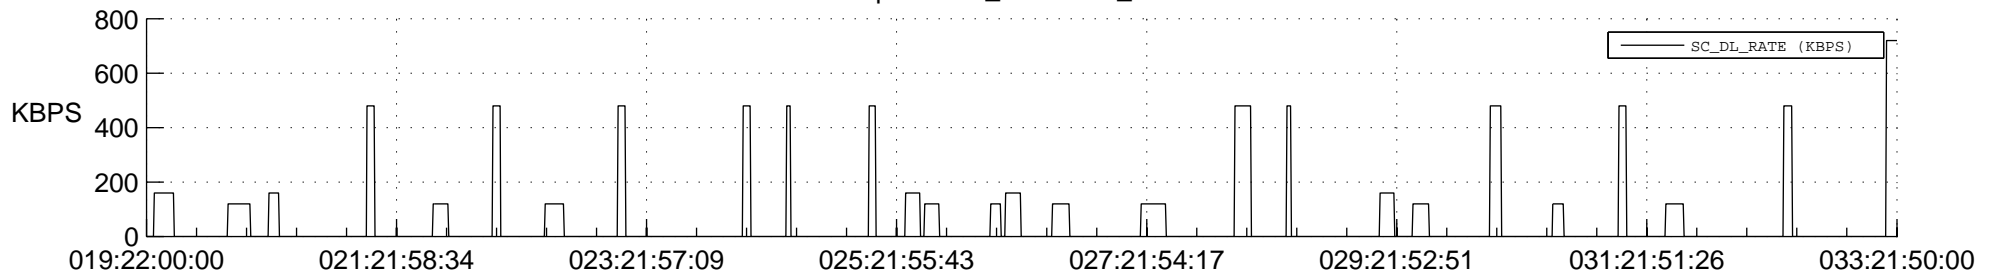

STEREO BEHIND SSR PCT Full Prediction

SWAVES_Percent_Full_Prediction

IMPACT_Percent_Full_Prediction

PLASTIC_Percent_Full_Prediction

Spacecraft_DownLink_Rate

Ground Time (2013:019:22:00:00.000 -2013:033:21:50:00.000)