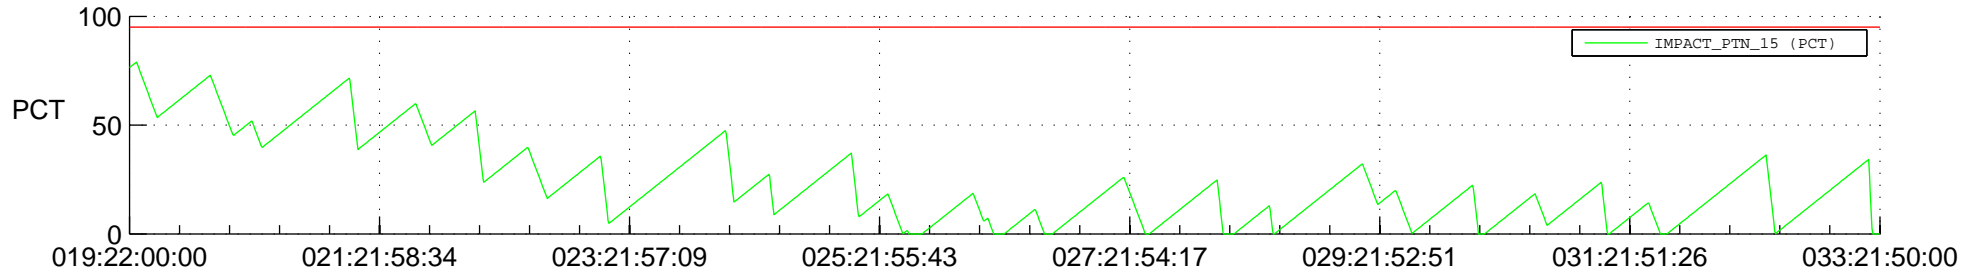

STEREO BEHIND SSR PCT Full Prediction

SWAVES_Percent_Full_Prediction

IMPACT_Percent_Full_Prediction

PLASTIC_Percent_Full_Prediction

Spacecraft_DownLink_Rate

Ground Time (2013:019:22:00:00.000 -2013:033:21:50:00.000)