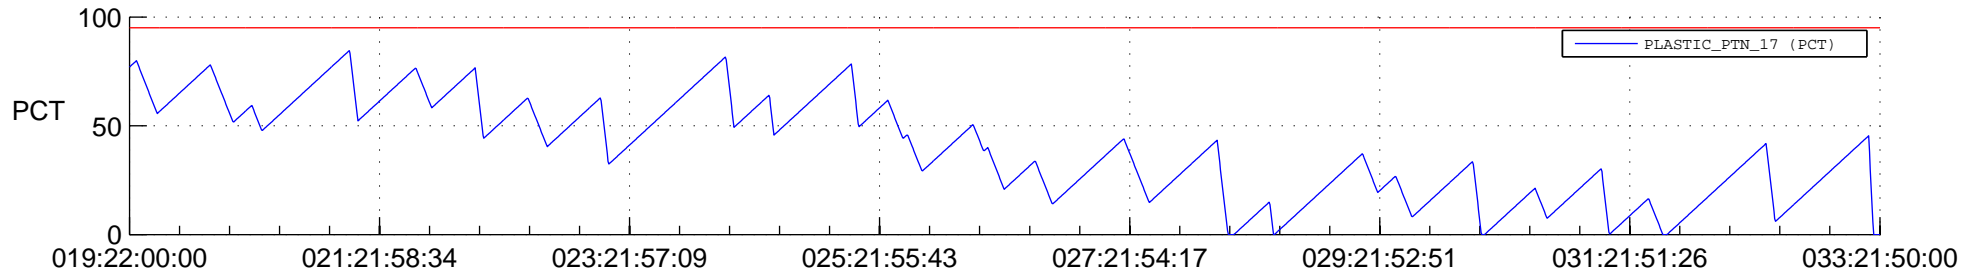

STEREO BEHIND SSR PCT Full Prediction

SWAVES_Percent_Full_Prediction

IMPACT_Percent_Full_Prediction

PLASTIC_Percent_Full_Prediction

Spacecraft_DownLink_Rate

Ground Time (2013:019:22:00:00.000 -2013:033:21:50:00.000)