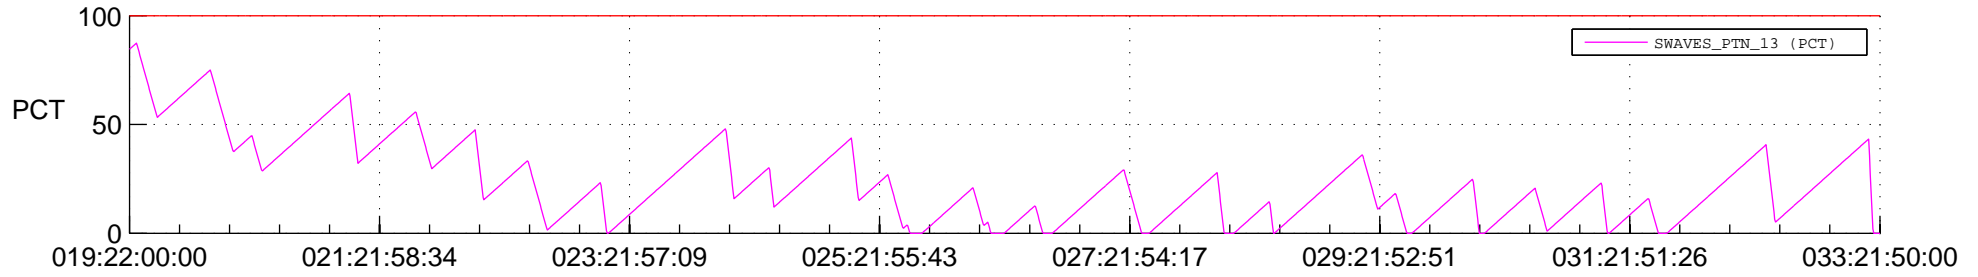

STEREO BEHIND SSR PCT Full Prediction

SWAVES_Percent_Full_Prediction

IMPACT_Percent_Full_Prediction

PLASTIC_Percent_Full_Prediction

Spacecraft_DownLink_Rate

Ground Time (2013:019:22:00:00.000 -2013:033:21:50:00.000)