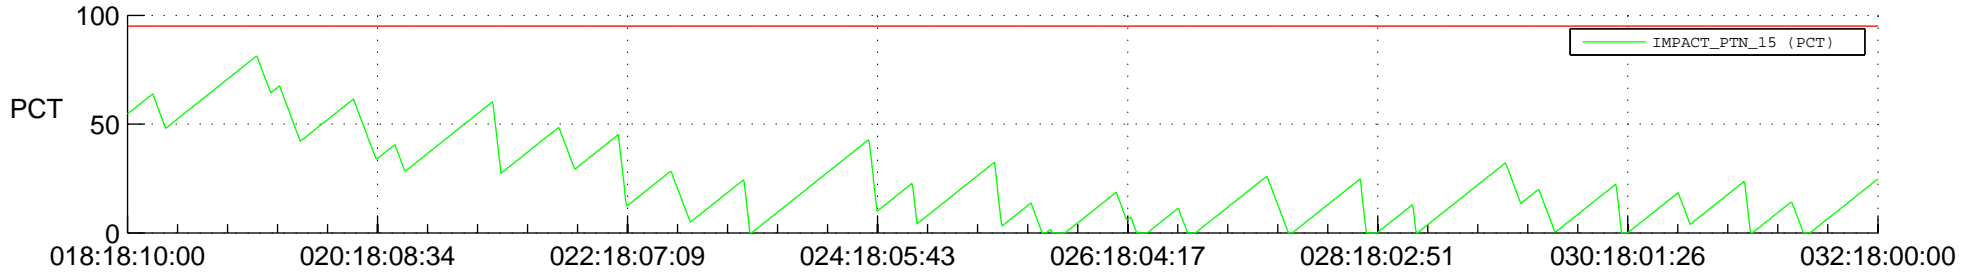

STEREO BEHIND SSR PCT Full Prediction

SWAVES_Percent_Full_Prediction

IMPACT_Percent_Full_Prediction

PLASTIC_Percent_Full_Prediction

Spacecraft_DownLink_Rate

Ground Time (2013:018:18:10:00.000 -2013:032:18:00:00.000)