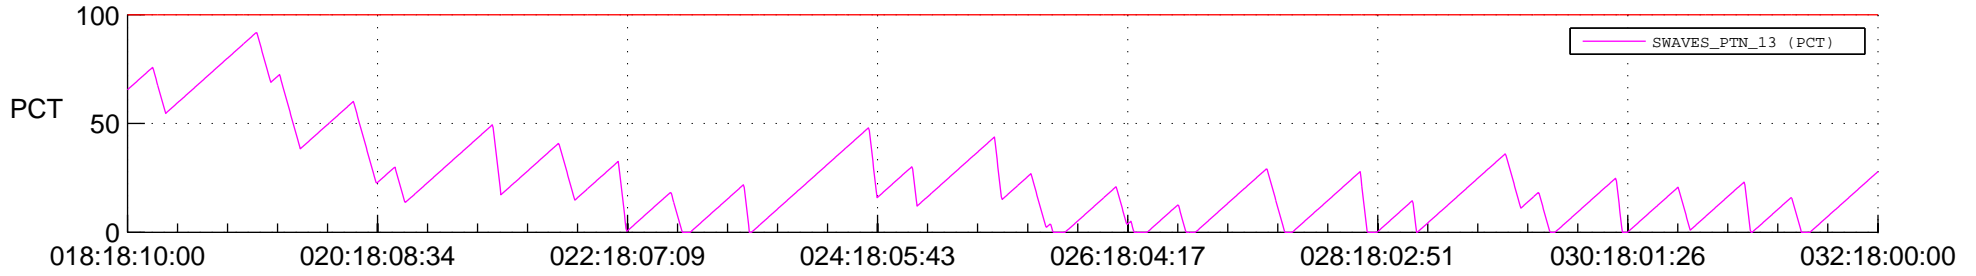

STEREO BEHIND SSR PCT Full Prediction

SWAVES_Percent_Full_Prediction

IMPACT_Percent_Full_Prediction

PLASTIC_Percent_Full_Prediction

Spacecraft_DownLink_Rate

Ground Time (2013:018:18:10:00.000 -2013:032:18:00:00.000)