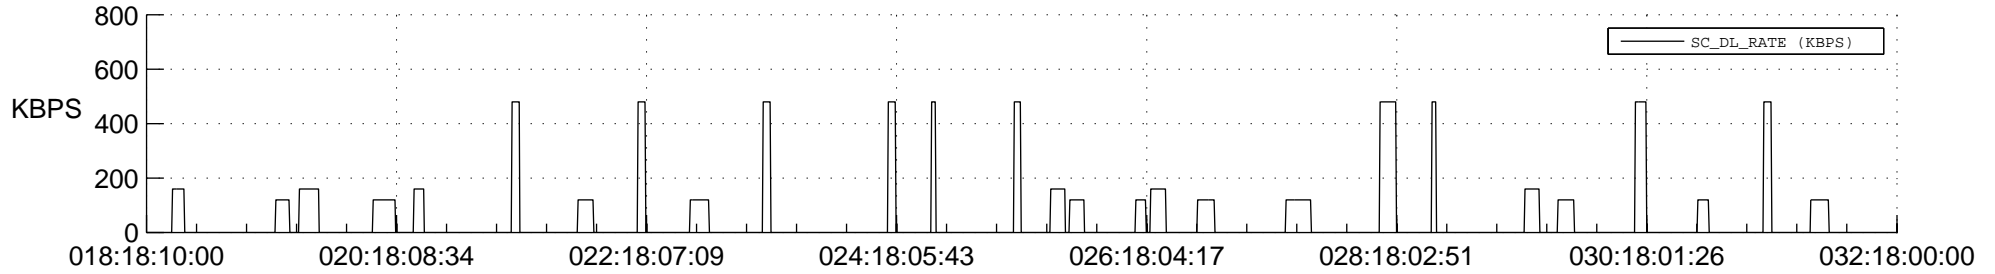

STEREO BEHIND SSR PCT Full Prediction

SWAVES_Percent_Full_Prediction

IMPACT_Percent_Full_Prediction

PLASTIC_Percent_Full_Prediction

Spacecraft_DownLink_Rate

Ground Time (2013:018:18:10:00.000 -2013:032:18:00:00.000)