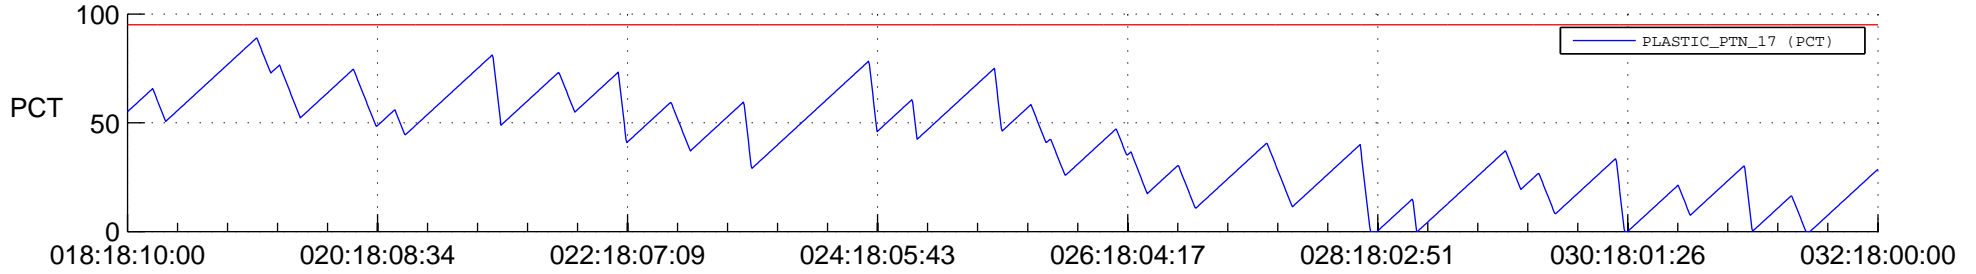

STEREO BEHIND SSR PCT Full Prediction

SWAVES_Percent_Full_Prediction

IMPACT_Percent_Full_Prediction

PLASTIC_Percent_Full_Prediction

Spacecraft_DownLink_Rate

Ground Time (2013:018:18:10:00.000 -2013:032:18:00:00.000)