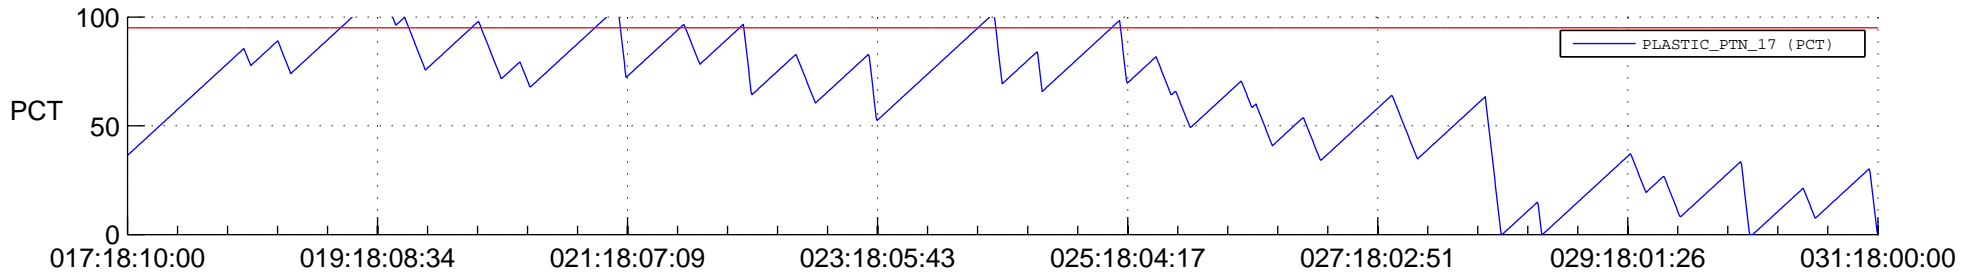

STEREO BEHIND SSR PCT Full Prediction

SWAVES_Percent_Full_Prediction

IMPACT_Percent_Full_Prediction

PLASTIC_Percent_Full_Prediction

Spacecraft_DownLink_Rate

Ground Time (2013:017:18:10:00.000 -2013:031:18:00:00.000)