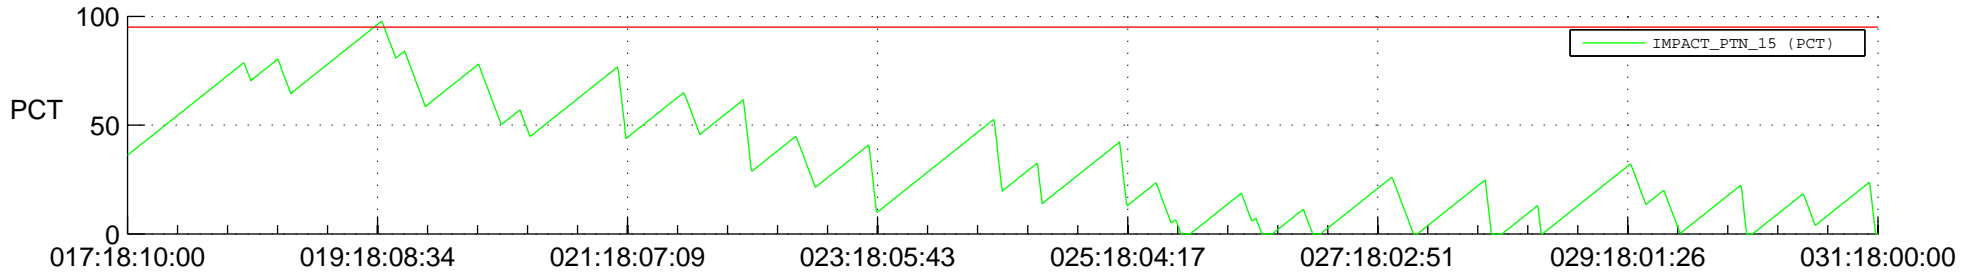

STEREO BEHIND SSR PCT Full Prediction

SWAVES_Percent_Full_Prediction

IMPACT_Percent_Full_Prediction

PLASTIC_Percent_Full_Prediction

Spacecraft_DownLink_Rate

Ground Time (2013:017:18:10:00.000 -2013:031:18:00:00.000)