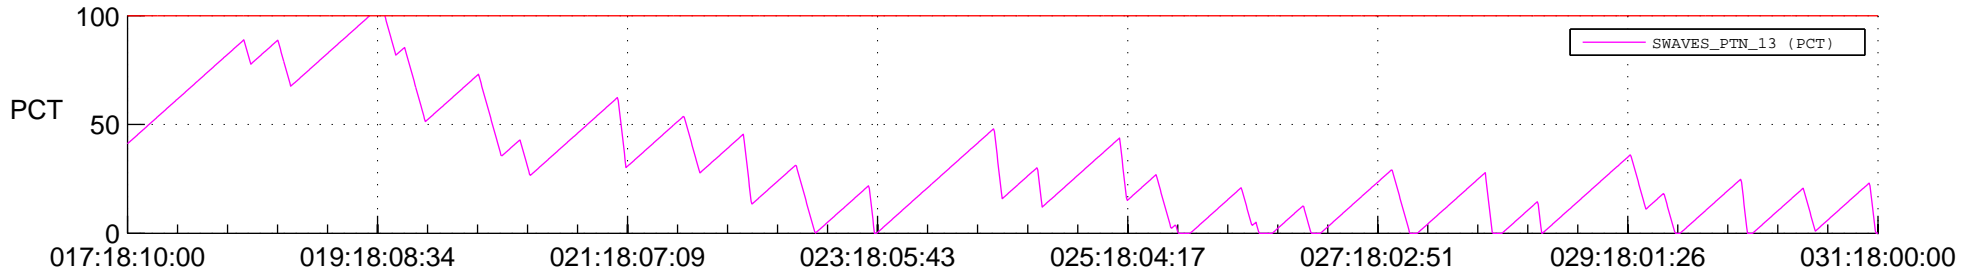

STEREO BEHIND SSR PCT Full Prediction

SWAVES_Percent_Full_Prediction

IMPACT_Percent_Full_Prediction

PLASTIC_Percent_Full_Prediction

Spacecraft_DownLink_Rate

Ground Time (2013:017:18:10:00.000 -2013:031:18:00:00.000)