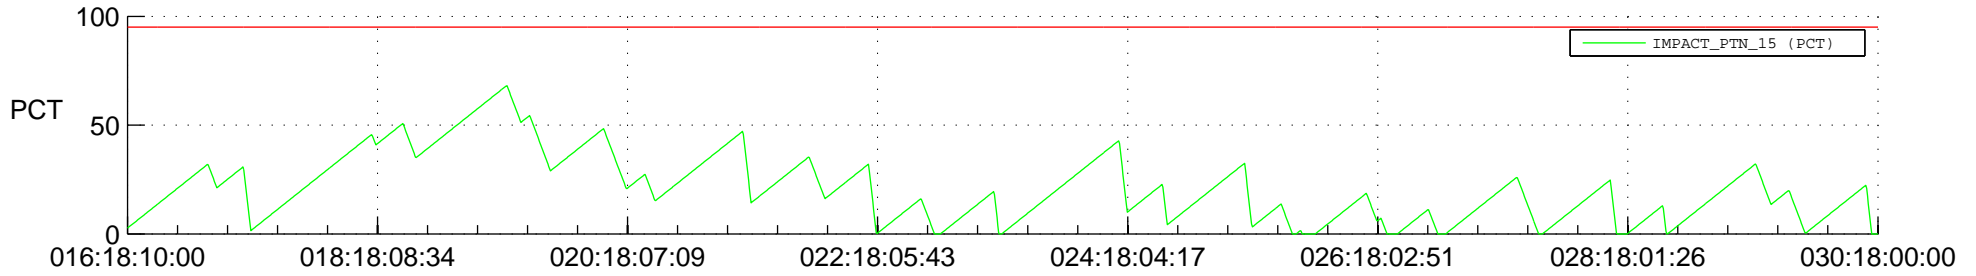

IMPACT_Percent_Full_Prediction