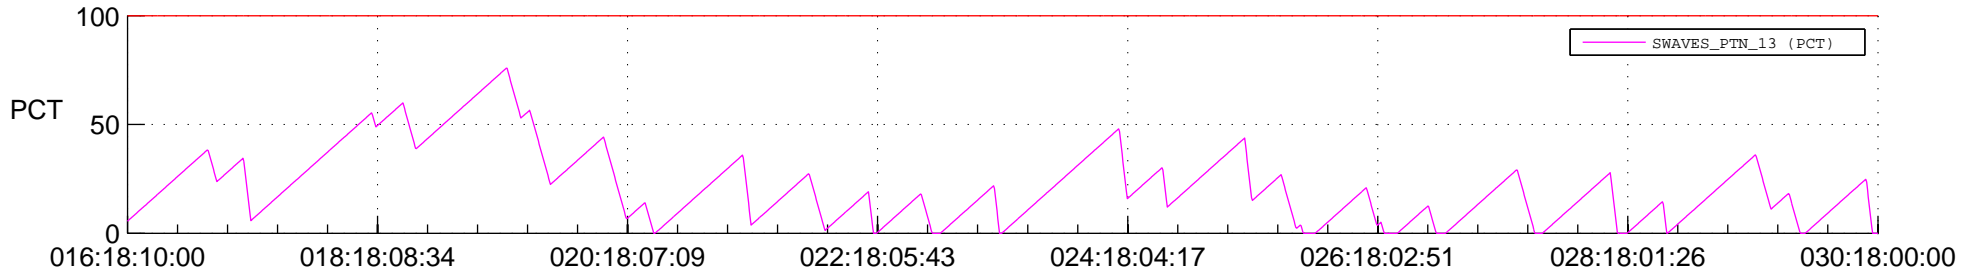

# STEREO BEHIND SSR PCT Full Prediction

## SWAVES\_Percent\_Full\_Prediction

## Spacecraft\_DownLink\_Rate

Ground Time (2013:016:18:10:00.000 -2013:030:18:00:00.000)