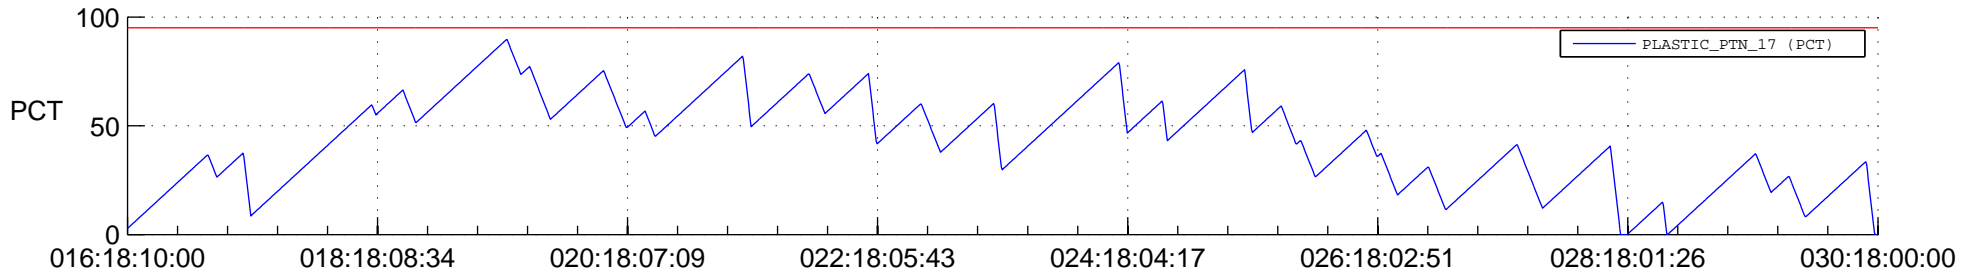

# STEREO BEHIND SSR PCT Full Prediction

## SWAVES\_Percent\_Full\_Prediction

## Spacecraft\_DownLink\_Rate

Ground Time (2013:016:18:10:00.000 -2013:030:18:00:00.000)