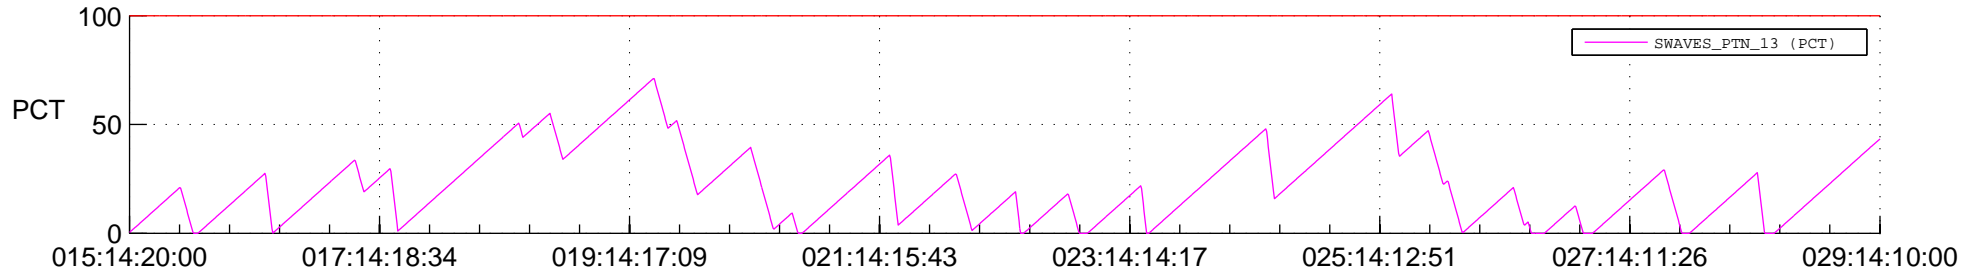

STEREO BEHIND SSR PCT Full Prediction

SWAVES_Percent_Full_Prediction

IMPACT_Percent_Full_Prediction

PLASTIC_Percent_Full_Prediction

Spacecraft_DownLink_Rate