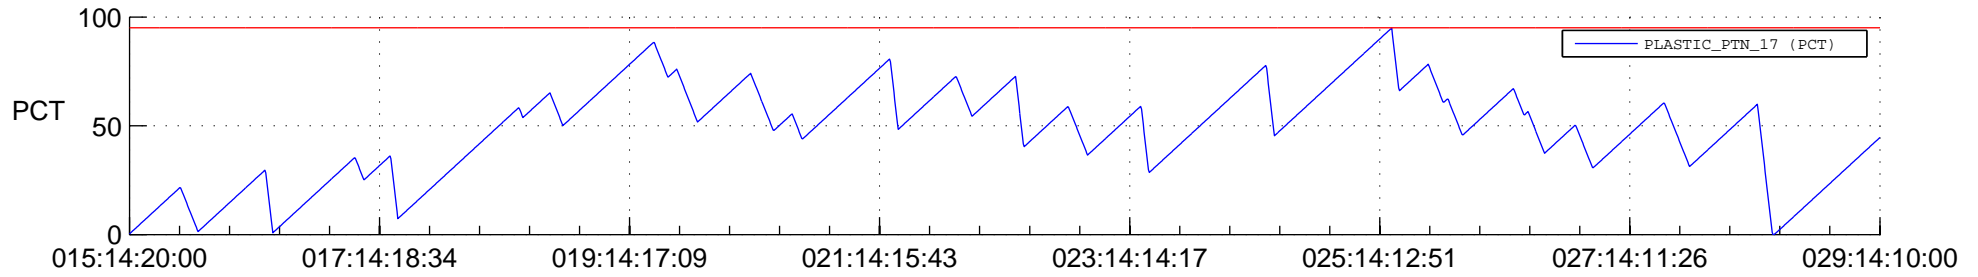

STEREO BEHIND SSR PCT Full Prediction

SWAVES_Percent_Full_Prediction

IMPACT_Percent_Full_Prediction

PLASTIC_Percent_Full_Prediction

Spacecraft_DownLink_Rate