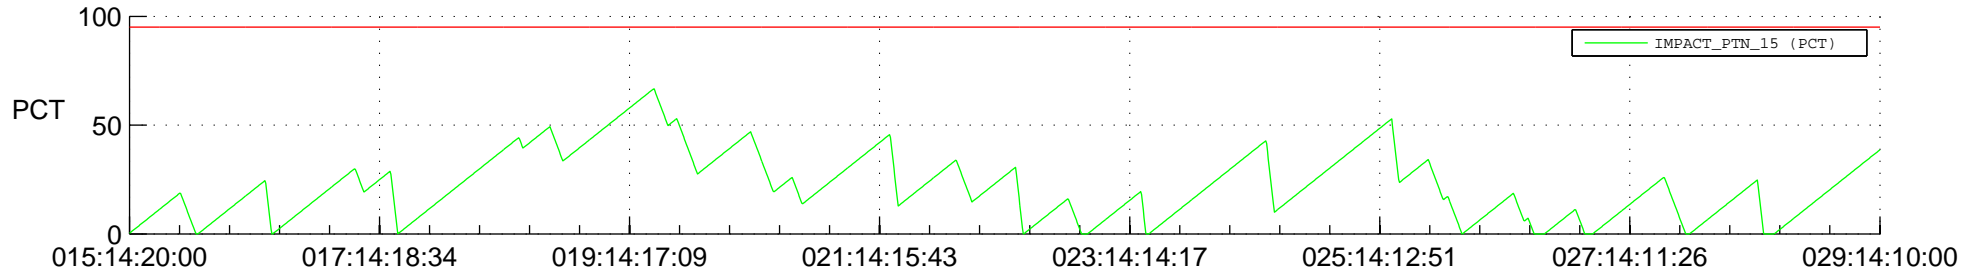

STEREO BEHIND SSR PCT Full Prediction

SWAVES_Percent_Full_Prediction

IMPACT_Percent_Full_Prediction

PLASTIC_Percent_Full_Prediction

Spacecraft_DownLink_Rate