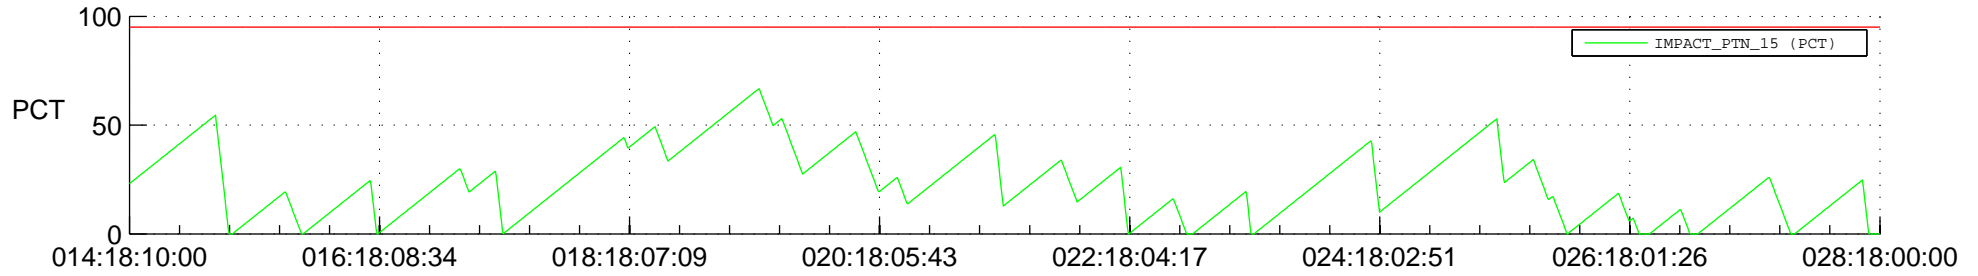

IMPACT_Percent_Full_Prediction