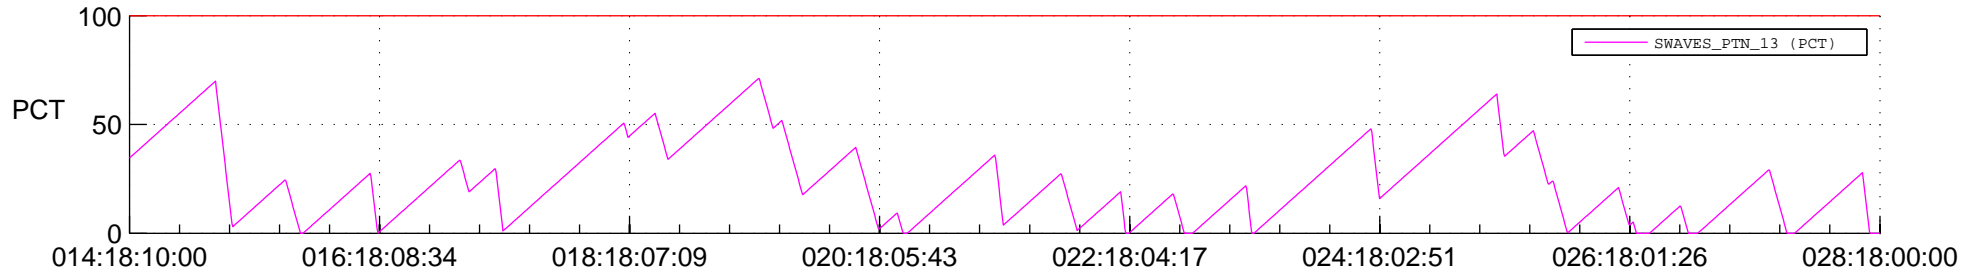

# STEREO BEHIND SSR PCT Full Prediction

## SWAVES\_Percent\_Full\_Prediction

## Spacecraft\_DownLink\_Rate

Ground Time (2013:014:18:10:00.000 -2013:028:18:00:00.000)