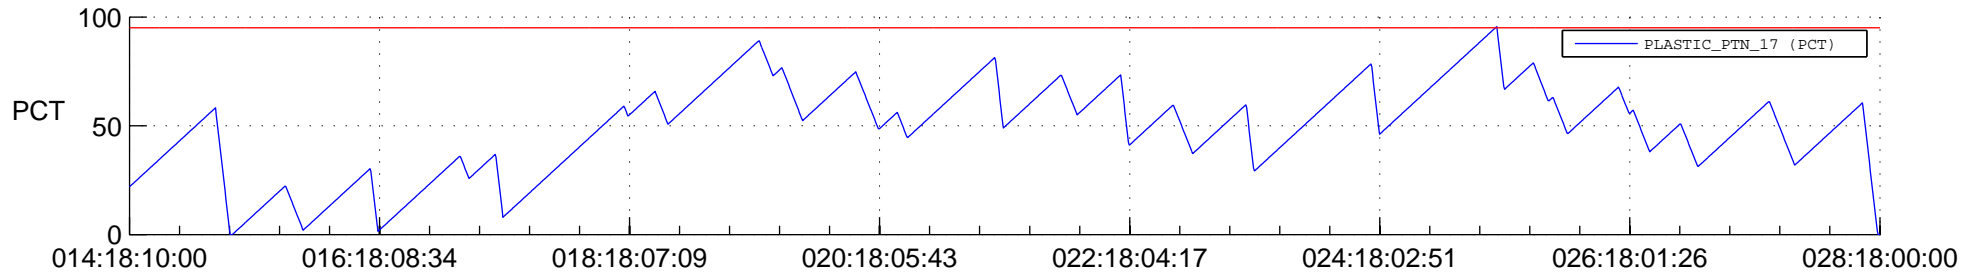

# STEREO BEHIND SSR PCT Full Prediction

## SWAVES\_Percent\_Full\_Prediction

## Spacecraft\_DownLink\_Rate

Ground Time (2013:014:18:10:00.000 -2013:028:18:00:00.000)