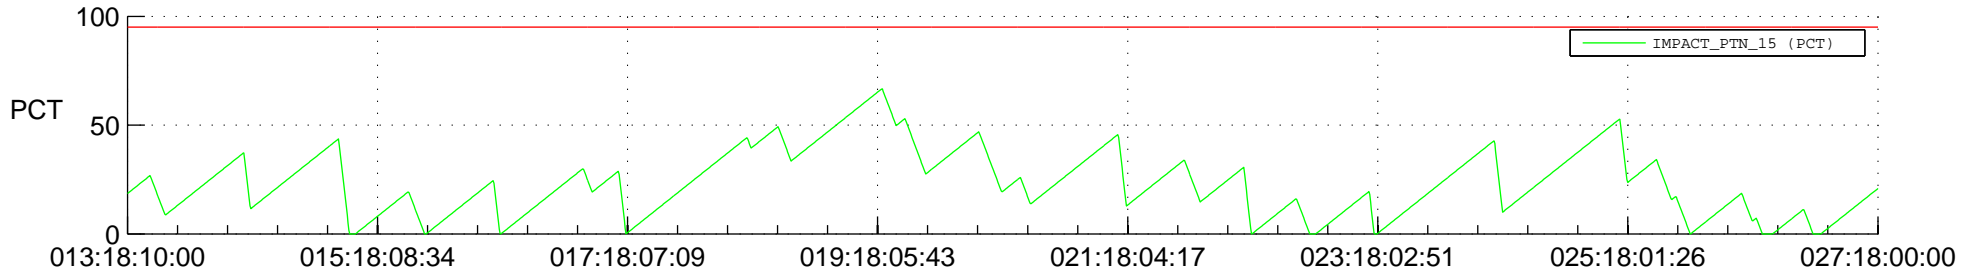

STEREO BEHIND SSR PCT Full Prediction

SWAVES_Percent_Full_Prediction

IMPACT_Percent_Full_Prediction

PLASTIC_Percent_Full_Prediction

Spacecraft_DownLink_Rate

Ground Time (2013:013:18:10:00.000 -2013:027:18:00:00.000)