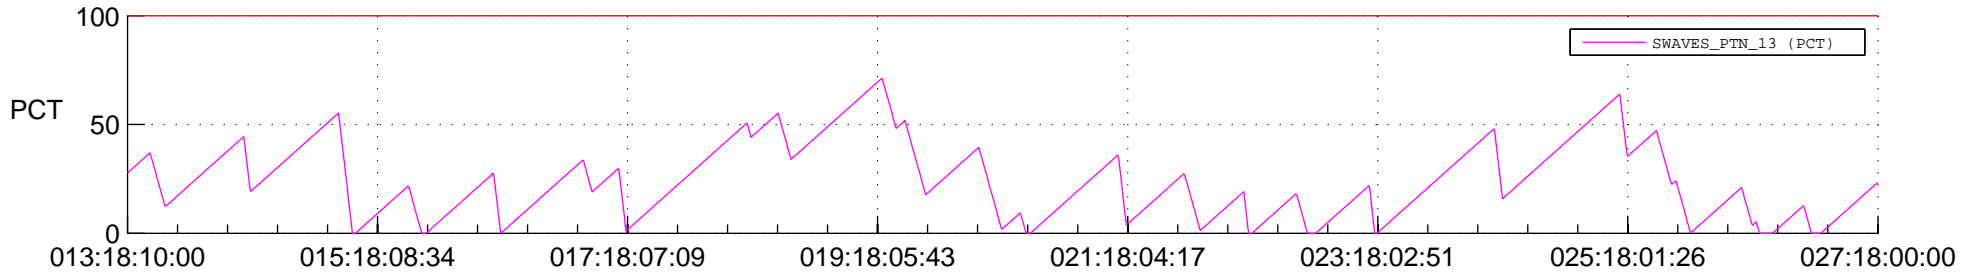

STEREO BEHIND SSR PCT Full Prediction

SWAVES_Percent_Full_Prediction

IMPACT_Percent_Full_Prediction

PLASTIC_Percent_Full_Prediction

Spacecraft_DownLink_Rate

Ground Time (2013:013:18:10:00.000 -2013:027:18:00:00.000)