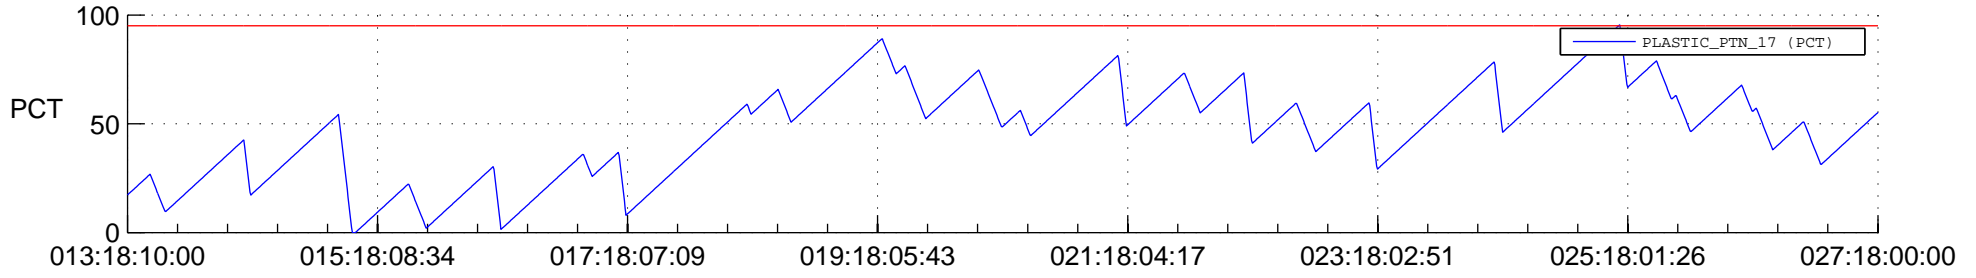

STEREO BEHIND SSR PCT Full Prediction

SWAVES_Percent_Full_Prediction

IMPACT_Percent_Full_Prediction

PLASTIC_Percent_Full_Prediction

Spacecraft_DownLink_Rate

Ground Time (2013:013:18:10:00.000 -2013:027:18:00:00.000)