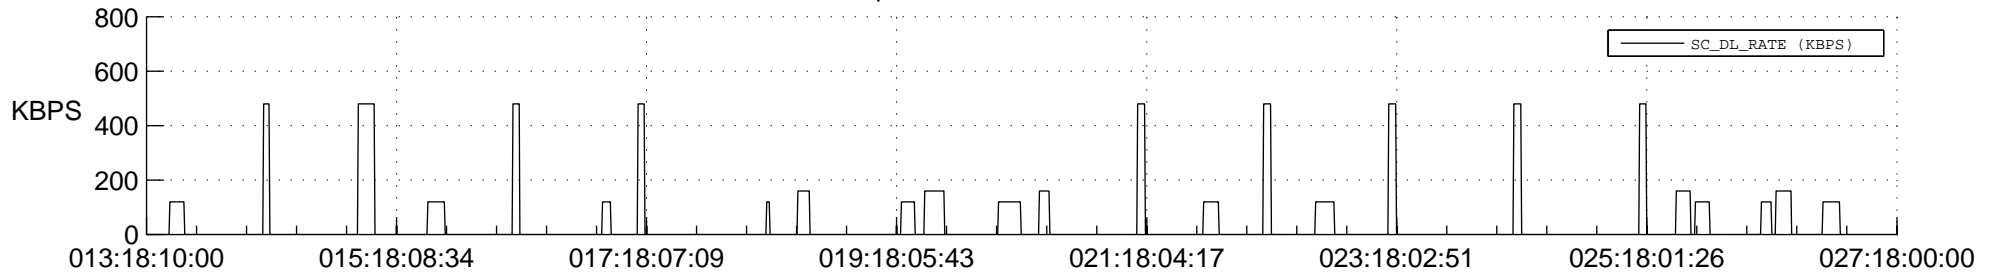

STEREO BEHIND SSR PCT Full Prediction

SWAVES_Percent_Full_Prediction

IMPACT_Percent_Full_Prediction

PLASTIC_Percent_Full_Prediction

Spacecraft_DownLink_Rate

Ground Time (2013:013:18:10:00.000 -2013:027:18:00:00.000)