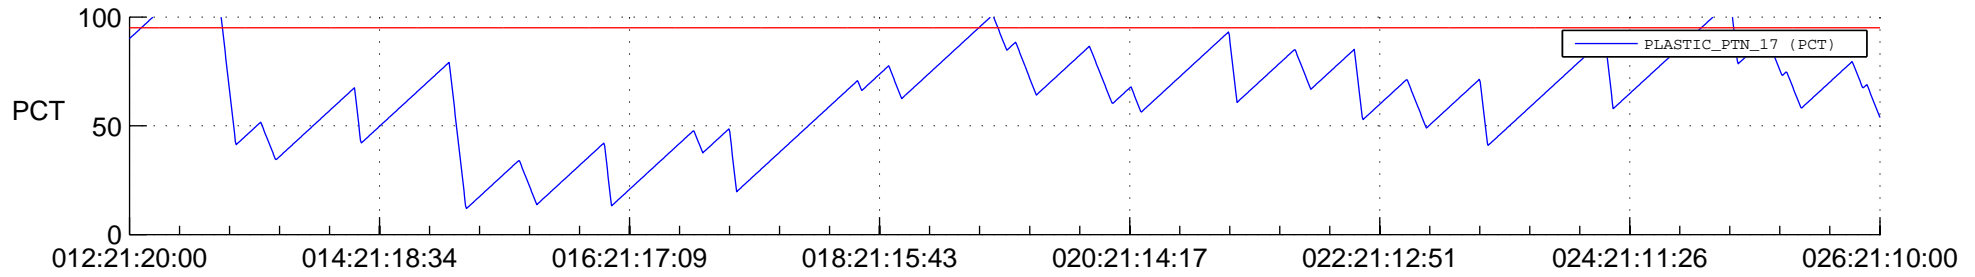

STEREO BEHIND SSR PCT Full Prediction

SWAVES_Percent_Full_Prediction

IMPACT_Percent_Full_Prediction

PLASTIC_Percent_Full_Prediction

Spacecraft_DownLink_Rate