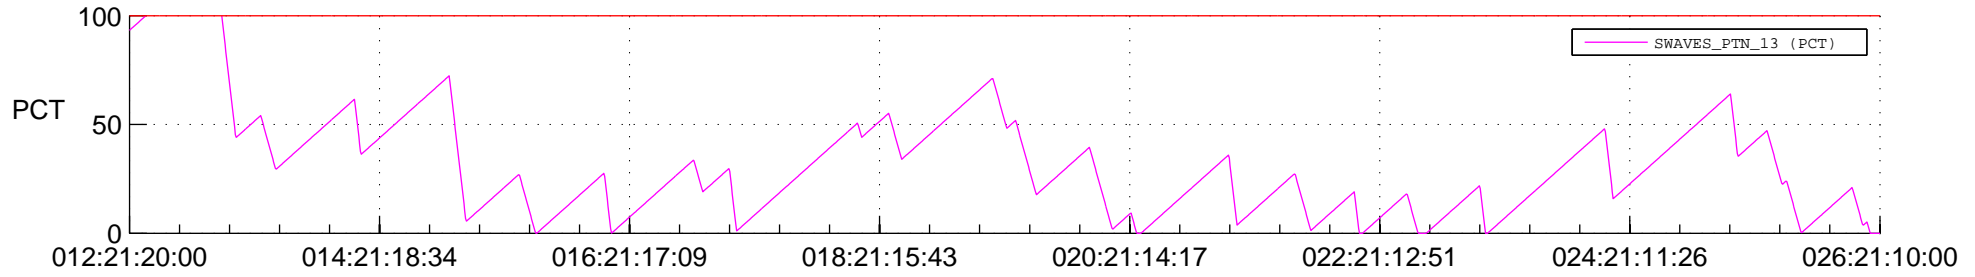

STEREO BEHIND SSR PCT Full Prediction

SWAVES_Percent_Full_Prediction

IMPACT_Percent_Full_Prediction

PLASTIC_Percent_Full_Prediction

Spacecraft_DownLink_Rate