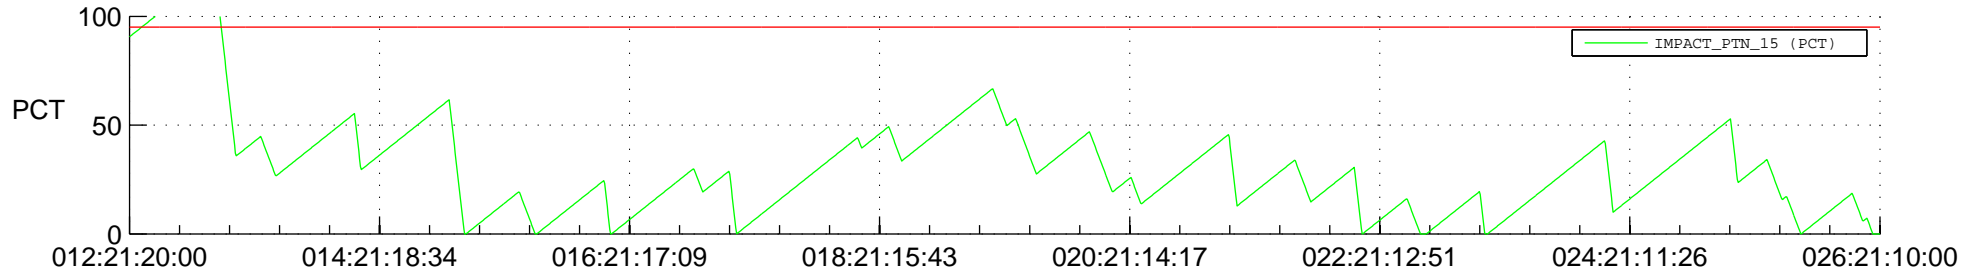

STEREO BEHIND SSR PCT Full Prediction

SWAVES_Percent_Full_Prediction

IMPACT_Percent_Full_Prediction

PLASTIC_Percent_Full_Prediction

Spacecraft_DownLink_Rate