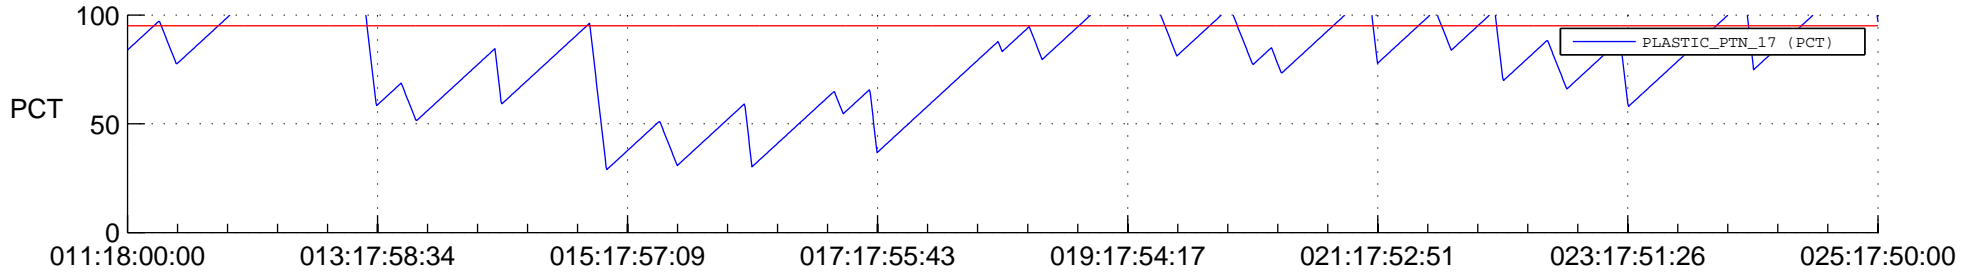

STEREO BEHIND SSR PCT Full Prediction

SWAVES_Percent_Full_Prediction

IMPACT_Percent_Full_Prediction

PLASTIC_Percent_Full_Prediction

Spacecraft_DownLink_Rate