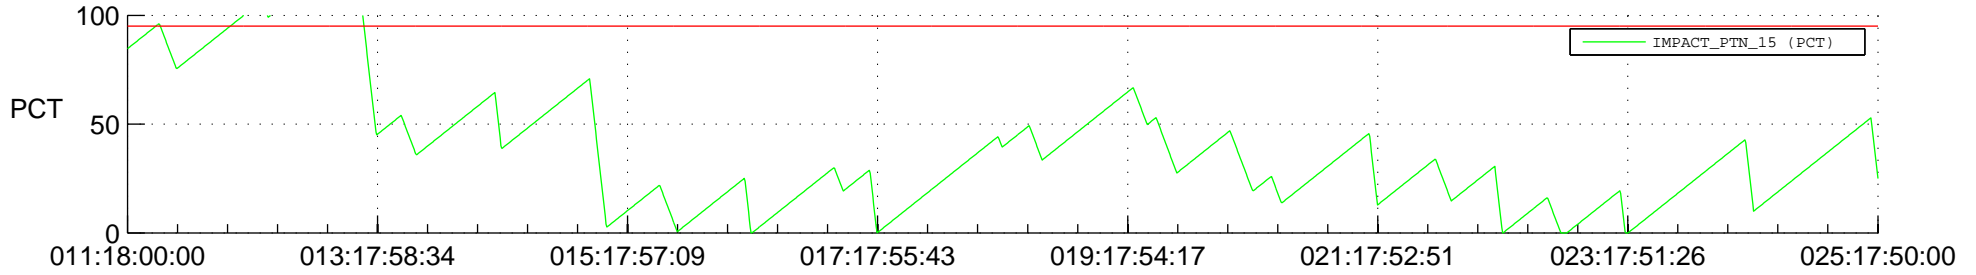

STEREO BEHIND SSR PCT Full Prediction

SWAVES_Percent_Full_Prediction

IMPACT_Percent_Full_Prediction

PLASTIC_Percent_Full_Prediction

Spacecraft_DownLink_Rate