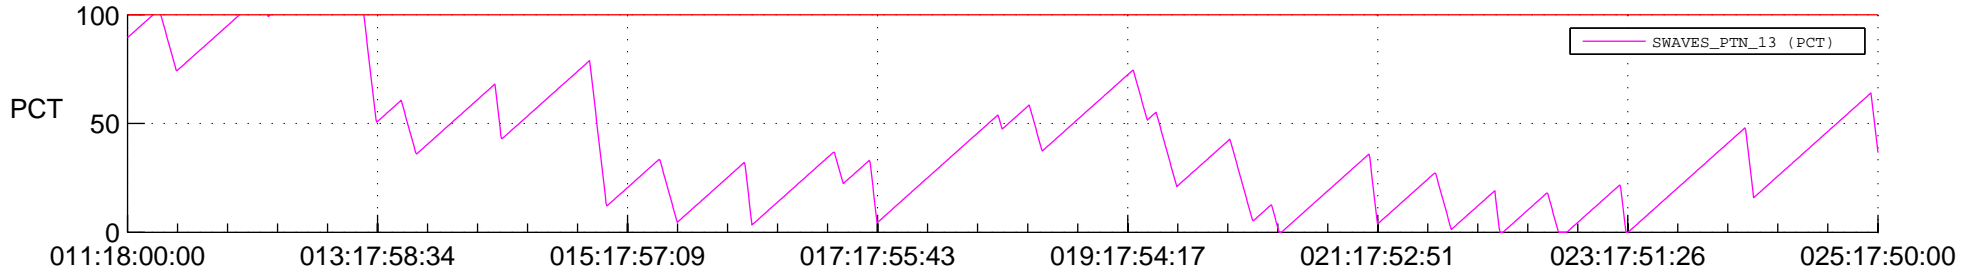

STEREO BEHIND SSR PCT Full Prediction

SWAVES_Percent_Full_Prediction

IMPACT_Percent_Full_Prediction

PLASTIC_Percent_Full_Prediction

Spacecraft_DownLink_Rate