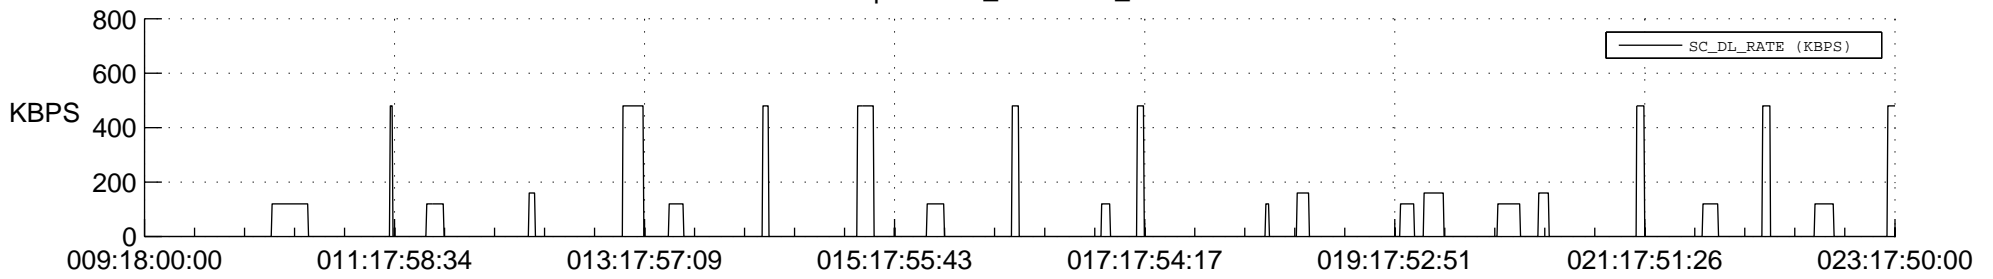

## Spacecraft\_DownLink\_Rate

Ground Time (2013:09:18:00:00.000 -2013:023:17:50:00.000)