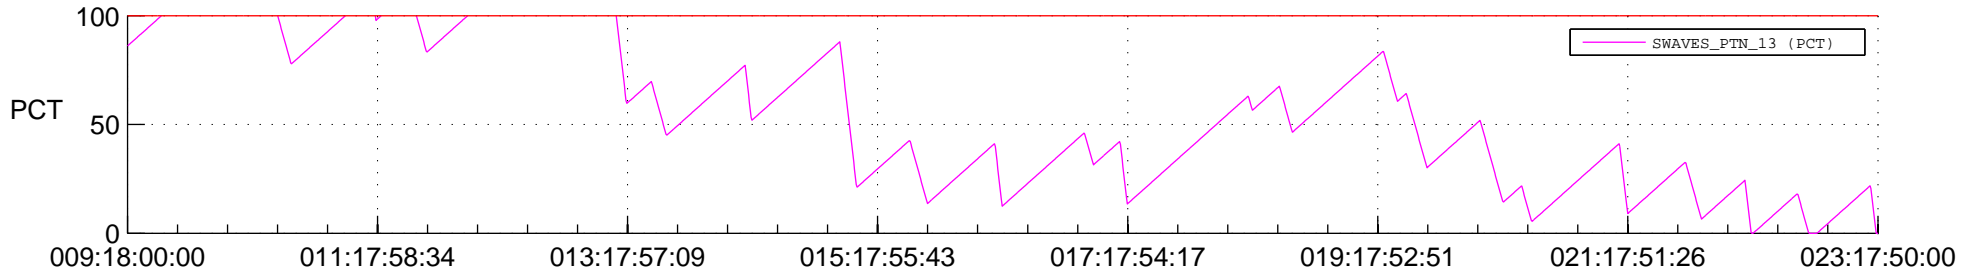

# STEREO BEHIND SSR PCT Full Prediction

## SWAVES\_Percent\_Full\_Prediction

## Spacecraft\_DownLink\_Rate

Ground Time (2013:09:18:00:00.000 -2013:023:17:50:00.000)