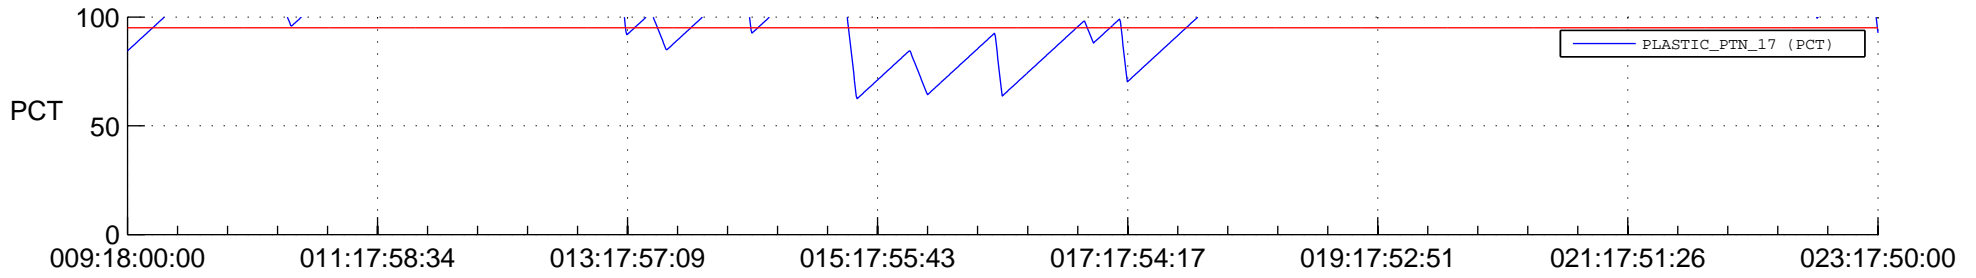

## Spacecraft\_DownLink\_Rate

Ground Time (2013:09:18:00:00.000 -2013:023:17:50:00.000)