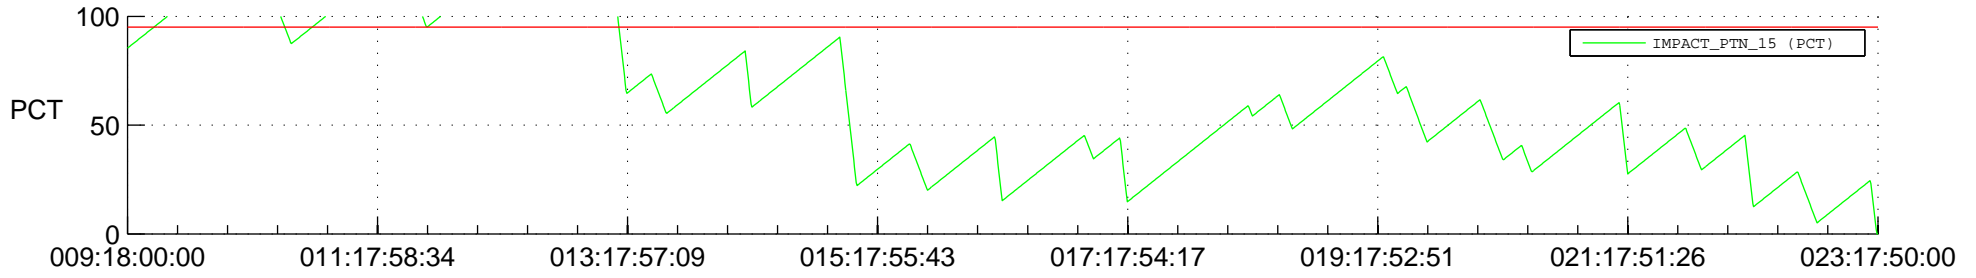

IMPACT_Percent_Full_Prediction