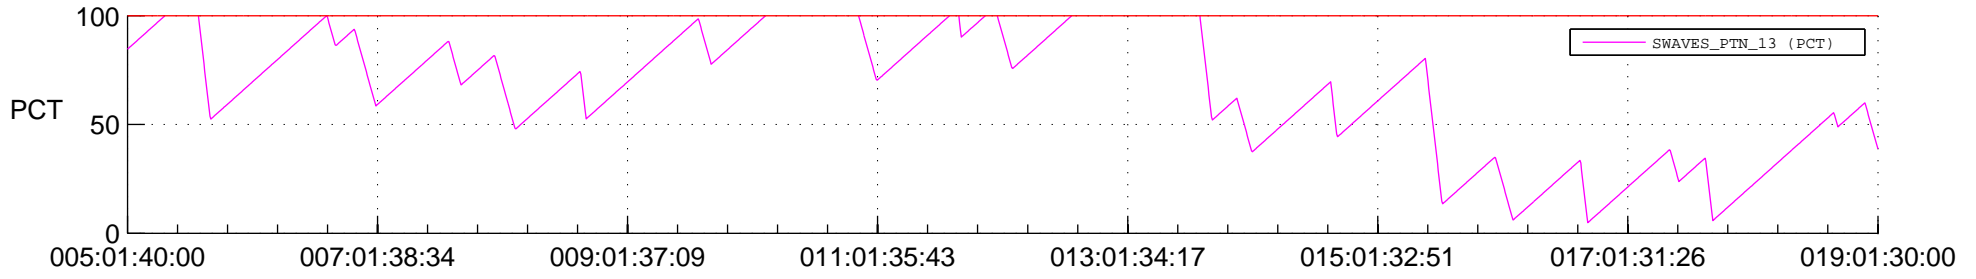

# STEREO BEHIND SSR PCT Full Prediction

## SWAVES\_Percent\_Full\_Prediction