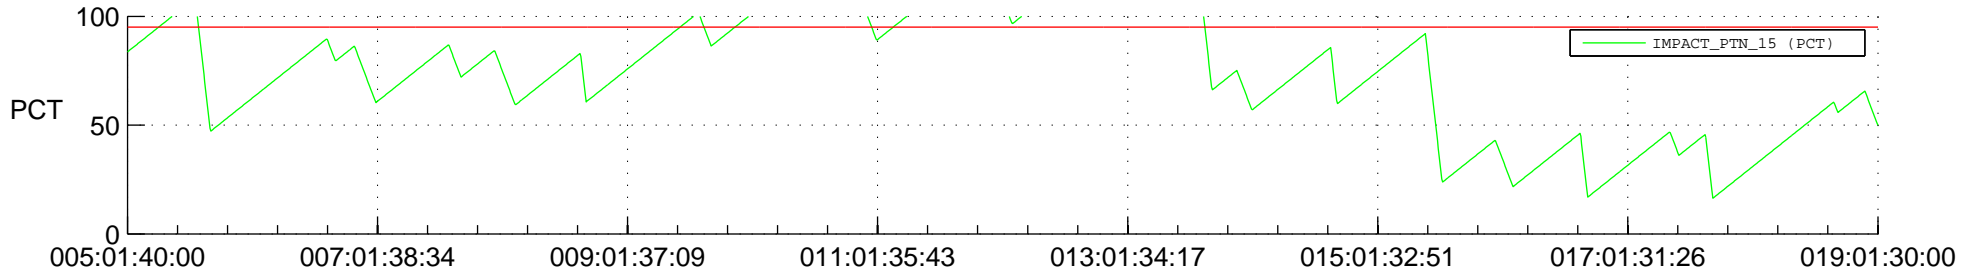

IMPACT_Percent_Full_Prediction