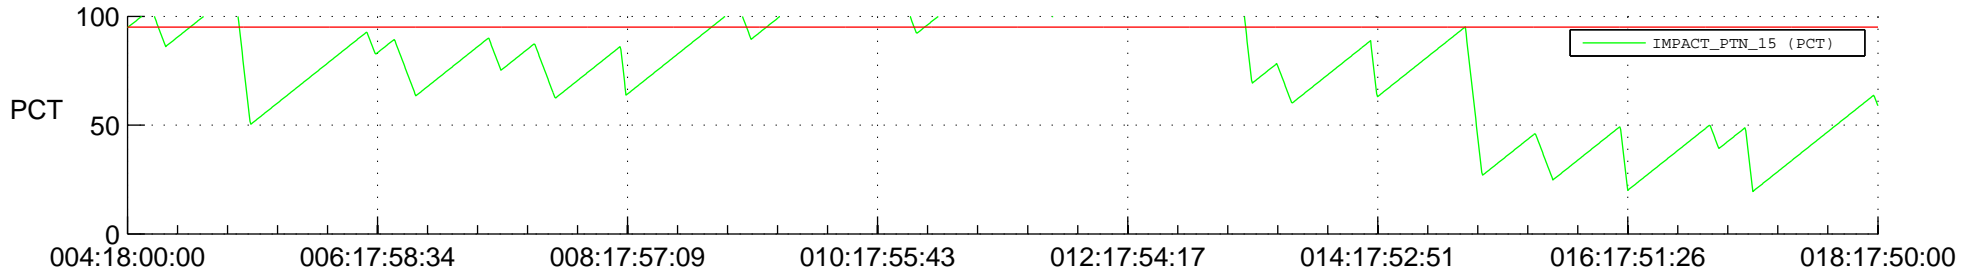

STEREO BEHIND SSR PCT Full Prediction

SWAVES_Percent_Full_Prediction

IMPACT_Percent_Full_Prediction

PLASTIC_Percent_Full_Prediction

Spacecraft_DownLink_Rate