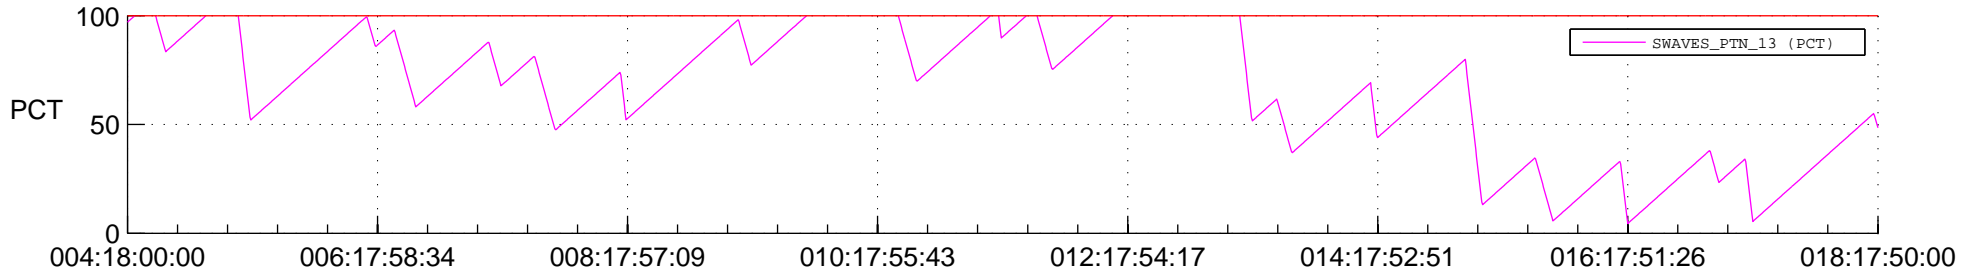

STEREO BEHIND SSR PCT Full Prediction

SWAVES_Percent_Full_Prediction

IMPACT_Percent_Full_Prediction

PLASTIC_Percent_Full_Prediction

Spacecraft_DownLink_Rate