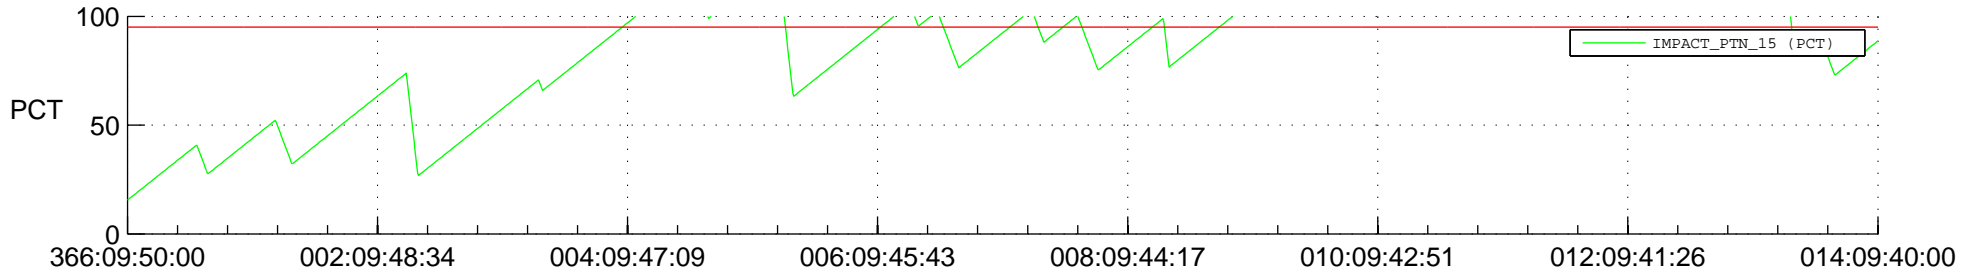

STEREO BEHIND SSR PCT Full Prediction

SWAVES_Percent_Full_Prediction

IMPACT_Percent_Full_Prediction

PLASTIC_Percent_Full_Prediction

Spacecraft_DownLink_Rate