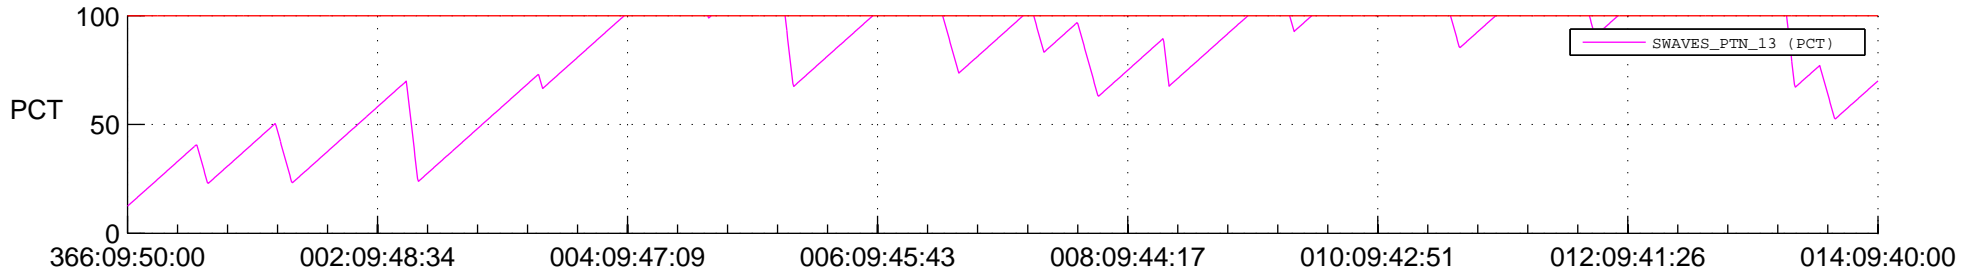

STEREO BEHIND SSR PCT Full Prediction

SWAVES_Percent_Full_Prediction

IMPACT_Percent_Full_Prediction

PLASTIC_Percent_Full_Prediction

Spacecraft_DownLink_Rate