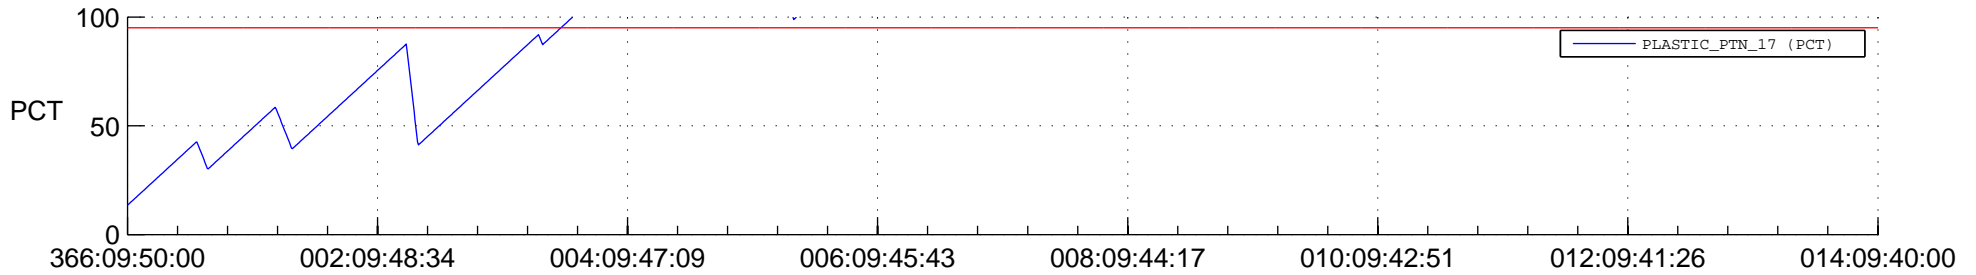

STEREO BEHIND SSR PCT Full Prediction

SWAVES_Percent_Full_Prediction

IMPACT_Percent_Full_Prediction

PLASTIC_Percent_Full_Prediction

Spacecraft_DownLink_Rate