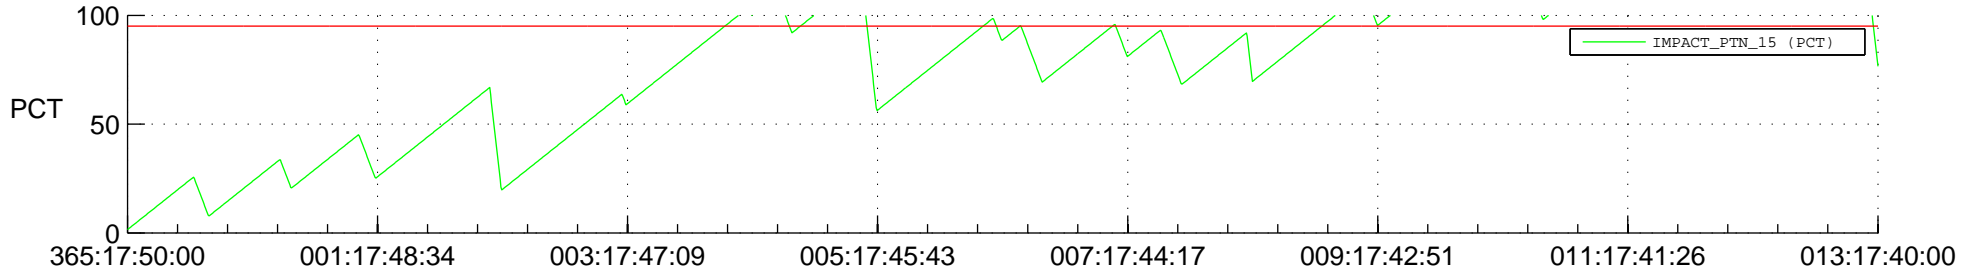

IMPACT_Percent_Full_Prediction