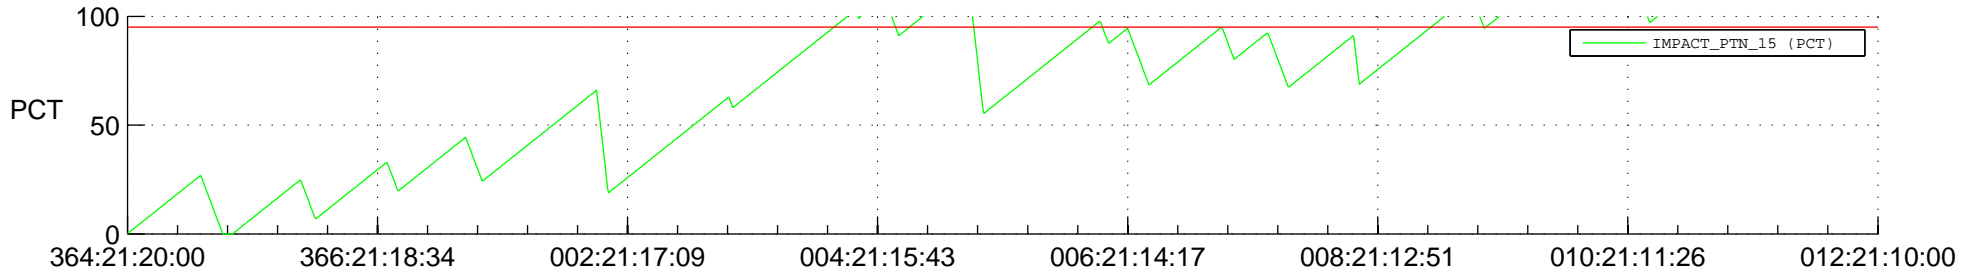

STEREO BEHIND SSR PCT Full Prediction

SWAVES_Percent_Full_Prediction

IMPACT_Percent_Full_Prediction

PLASTIC_Percent_Full_Prediction

Spacecraft_DownLink_Rate

Ground Time (2012:364:21:20:00.000 -2013:012:21:10:00.000)