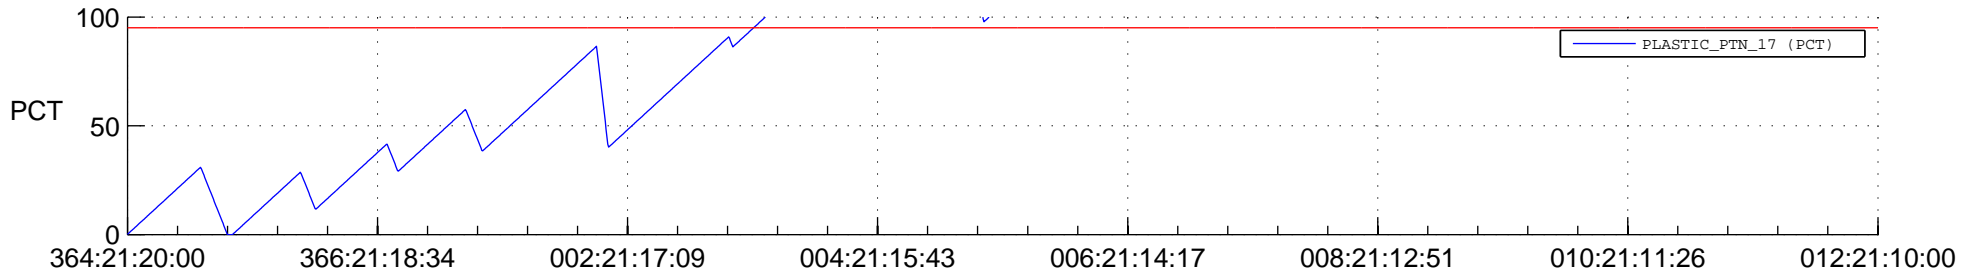

STEREO BEHIND SSR PCT Full Prediction

SWAVES_Percent_Full_Prediction

IMPACT_Percent_Full_Prediction

PLASTIC_Percent_Full_Prediction

Spacecraft_DownLink_Rate

Ground Time (2012:364:21:20:00.000 -2013:012:21:10:00.000)