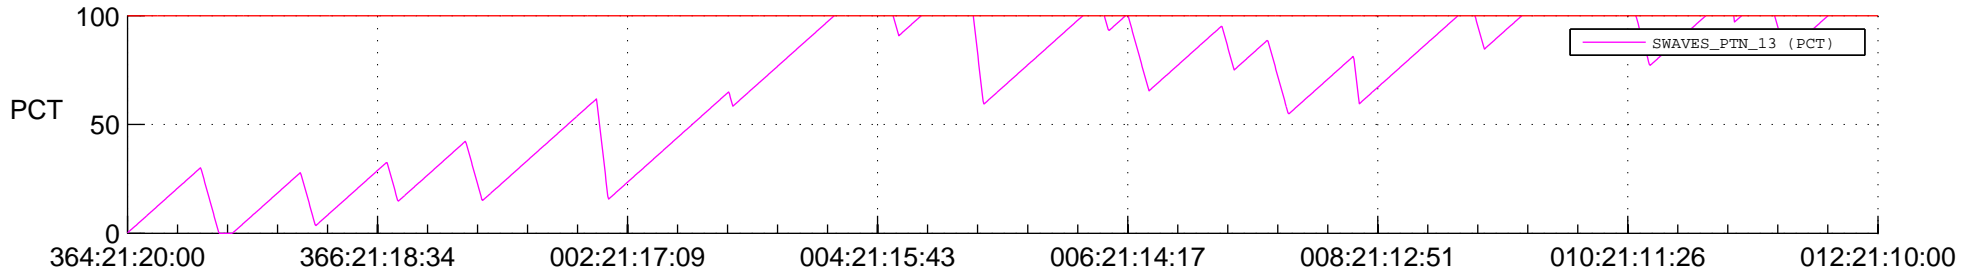

STEREO BEHIND SSR PCT Full Prediction

SWAVES_Percent_Full_Prediction

IMPACT_Percent_Full_Prediction

PLASTIC_Percent_Full_Prediction

Spacecraft_DownLink_Rate

Ground Time (2012:364:21:20:00.000 -2013:012:21:10:00.000)