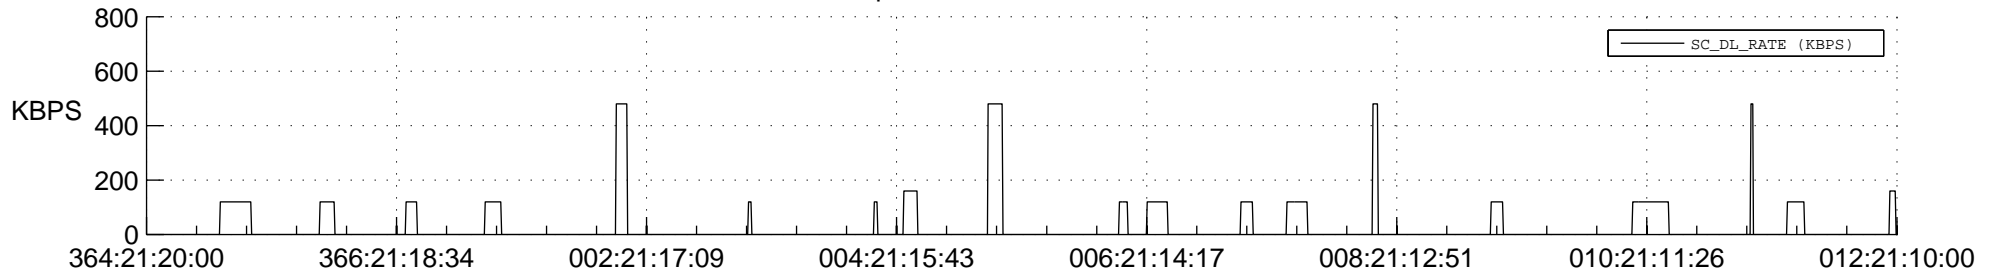

STEREO BEHIND SSR PCT Full Prediction

SWAVES_Percent_Full_Prediction

IMPACT_Percent_Full_Prediction

PLASTIC_Percent_Full_Prediction

Spacecraft_DownLink_Rate

Ground Time (2012:364:21:20:00.000 -2013:012:21:10:00.000)