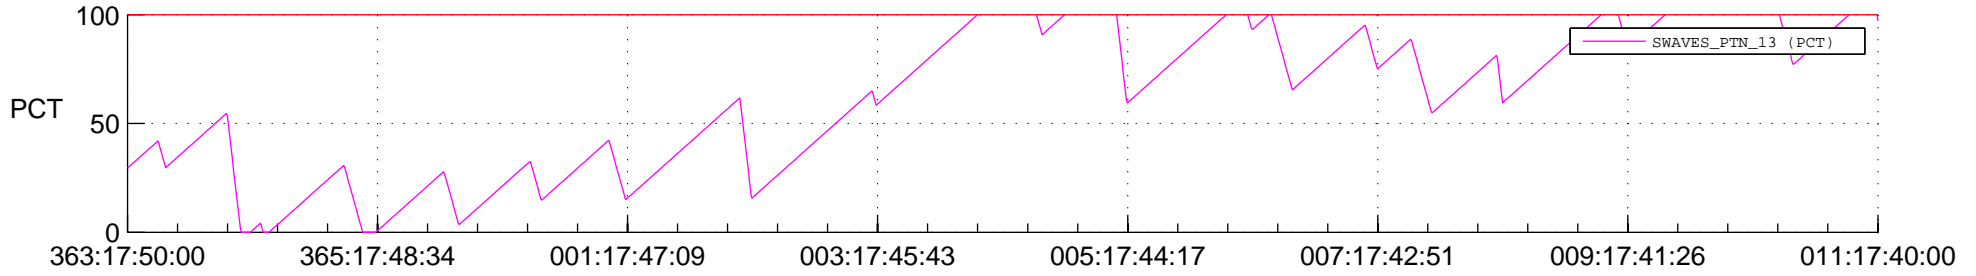

STEREO BEHIND SSR PCT Full Prediction

SWAVES_Percent_Full_Prediction

IMPACT_Percent_Full_Prediction

PLASTIC_Percent_Full_Prediction

Spacecraft_DownLink_Rate

Ground Time (2012:363:17:50:00.000 -2013:011:17:40:00.000)