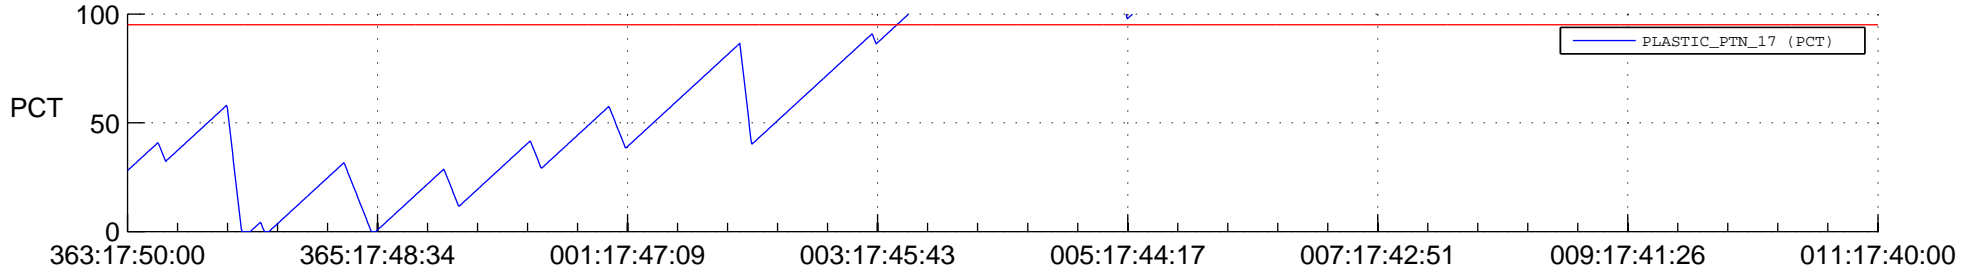

STEREO BEHIND SSR PCT Full Prediction

SWAVES_Percent_Full_Prediction

IMPACT_Percent_Full_Prediction

PLASTIC_Percent_Full_Prediction

Spacecraft_DownLink_Rate

Ground Time (2012:363:17:50:00.000 -2013:011:17:40:00.000)