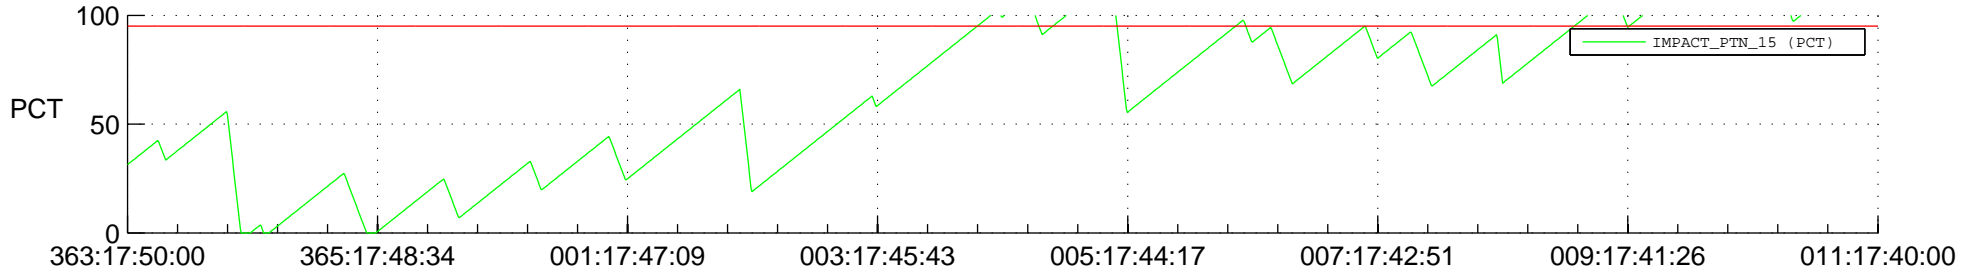

STEREO BEHIND SSR PCT Full Prediction

SWAVES_Percent_Full_Prediction

IMPACT_Percent_Full_Prediction

PLASTIC_Percent_Full_Prediction

Spacecraft_DownLink_Rate

Ground Time (2012:363:17:50:00.000 -2013:011:17:40:00.000)