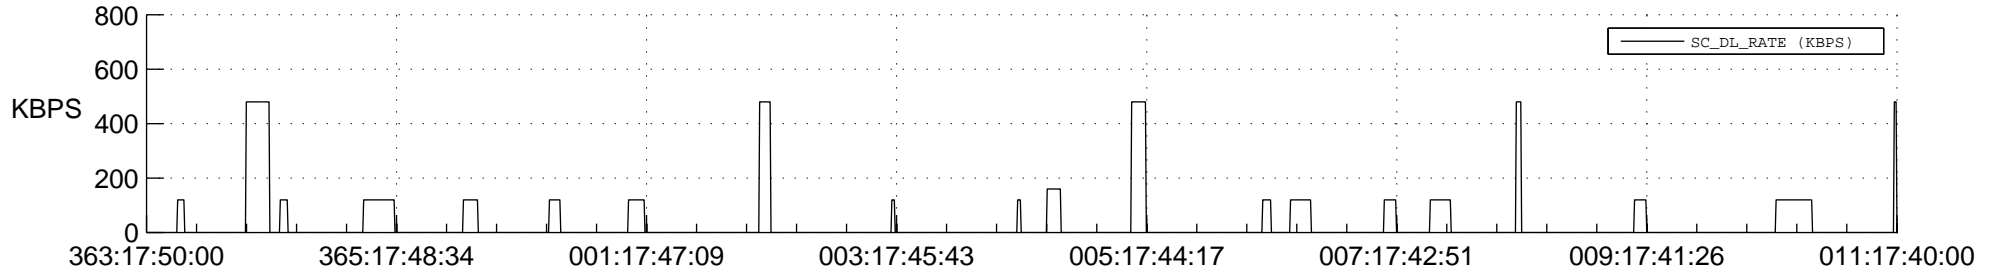

STEREO BEHIND SSR PCT Full Prediction

SWAVES_Percent_Full_Prediction

IMPACT_Percent_Full_Prediction

PLASTIC_Percent_Full_Prediction

Spacecraft_DownLink_Rate

Ground Time (2012:363:17:50:00.000 -2013:011:17:40:00.000)