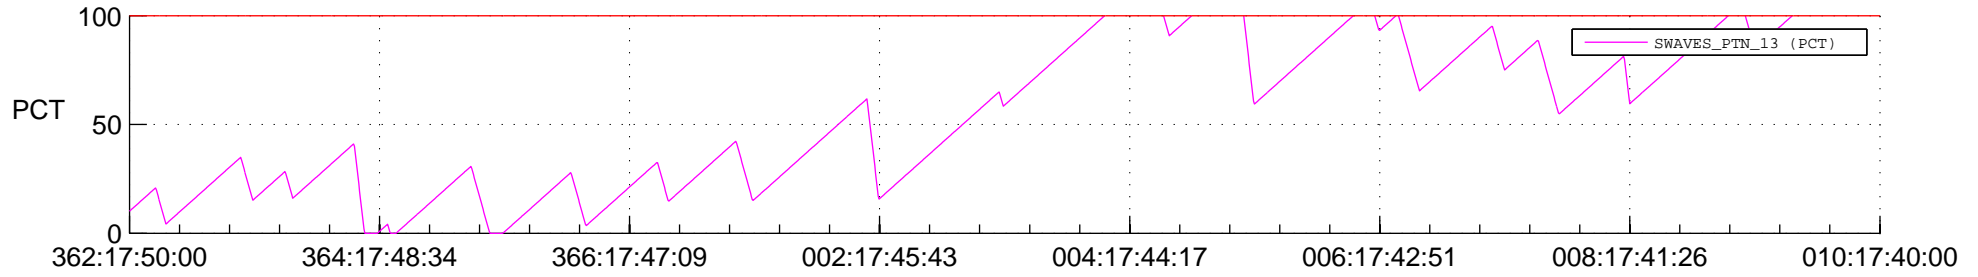

STEREO BEHIND SSR PCT Full Prediction

SWAVES_Percent_Full_Prediction

IMPACT_Percent_Full_Prediction

PLASTIC_Percent_Full_Prediction

Spacecraft_DownLink_Rate

Ground Time (2012:362:17:50:00.000 -2013:010:17:40:00.000)