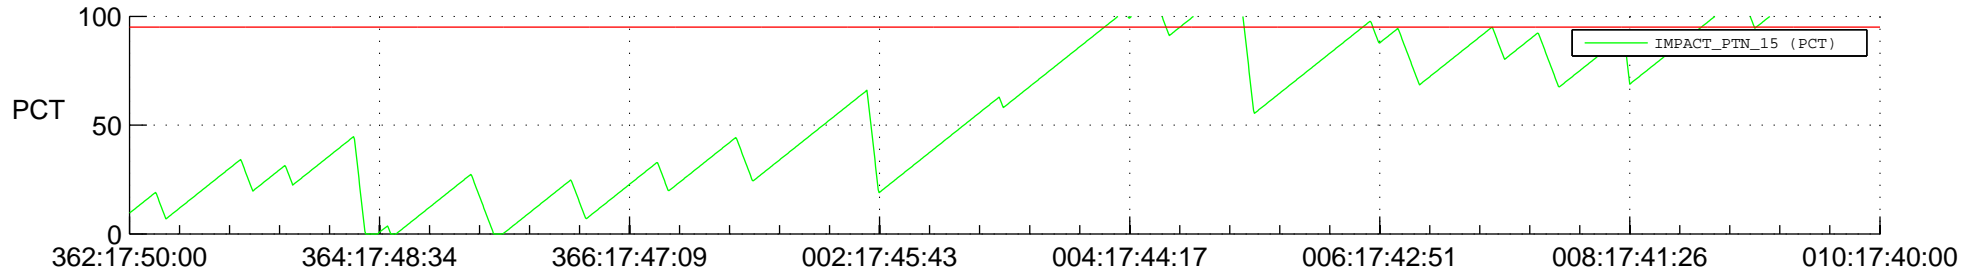

STEREO BEHIND SSR PCT Full Prediction

SWAVES_Percent_Full_Prediction

IMPACT_Percent_Full_Prediction

PLASTIC_Percent_Full_Prediction

Spacecraft_DownLink_Rate

Ground Time (2012:362:17:50:00.000 -2013:010:17:40:00.000)