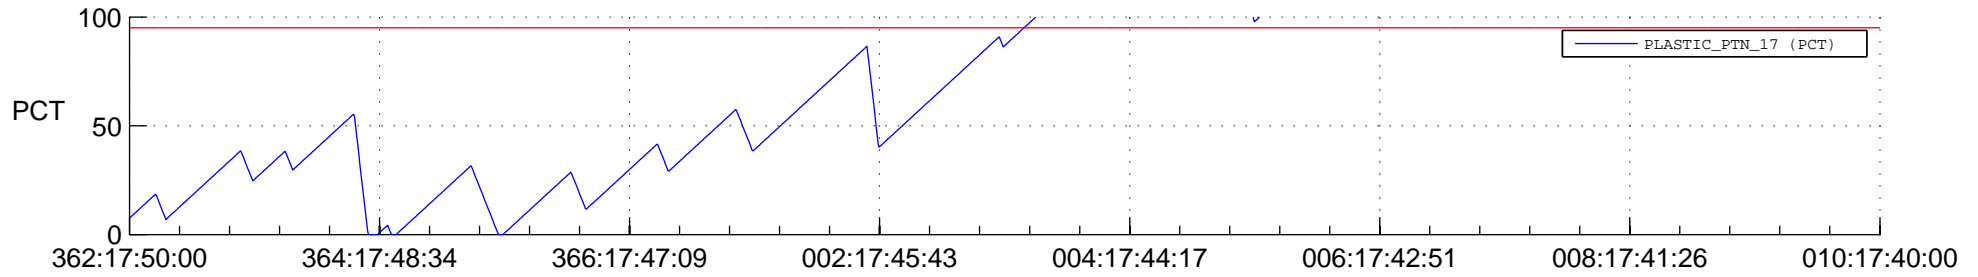

STEREO BEHIND SSR PCT Full Prediction

SWAVES_Percent_Full_Prediction

IMPACT_Percent_Full_Prediction

PLASTIC_Percent_Full_Prediction

Spacecraft_DownLink_Rate

Ground Time (2012:362:17:50:00.000 -2013:010:17:40:00.000)