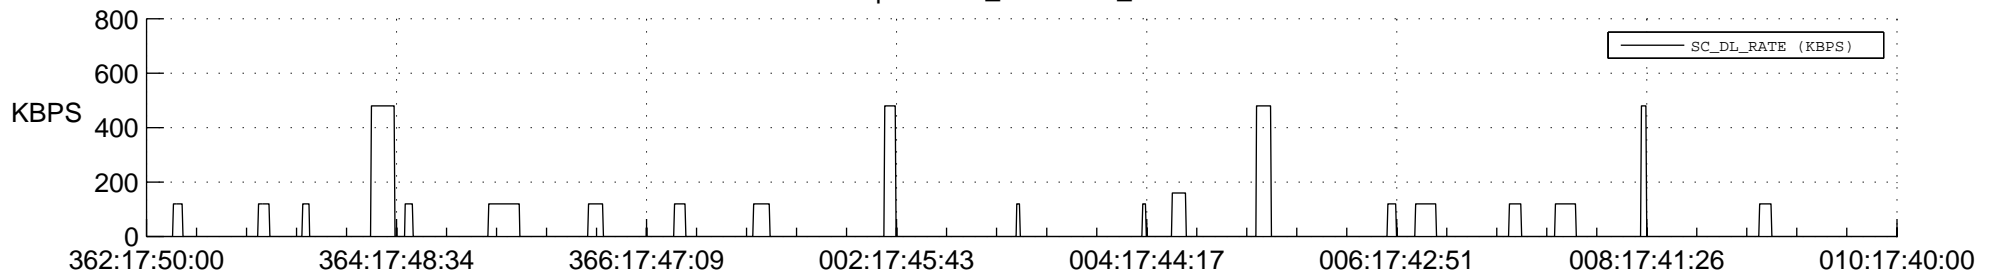

STEREO BEHIND SSR PCT Full Prediction

SWAVES_Percent_Full_Prediction

IMPACT_Percent_Full_Prediction

PLASTIC_Percent_Full_Prediction

Spacecraft_DownLink_Rate

Ground Time (2012:362:17:50:00.000 -2013:010:17:40:00.000)