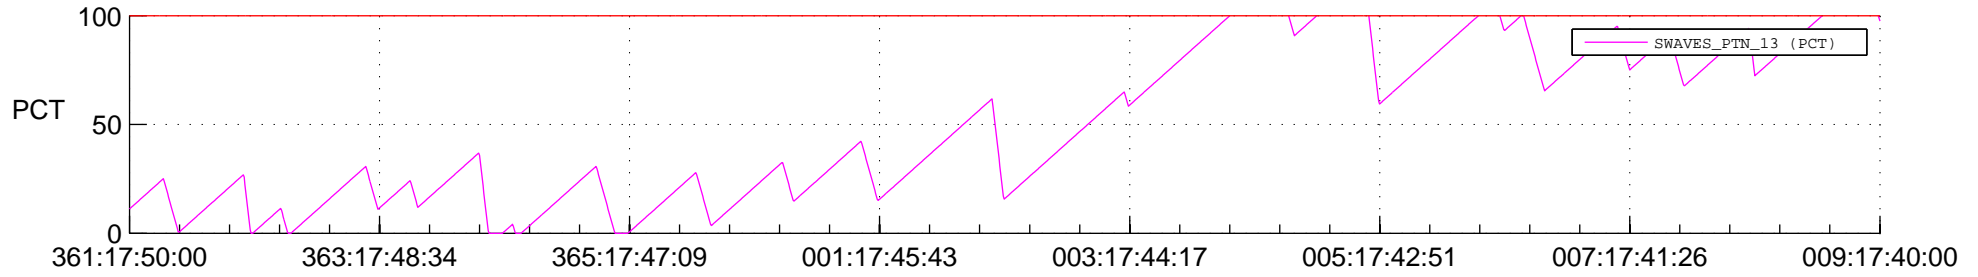

# STEREO BEHIND SSR PCT Full Prediction

## SWAVES\_Percent\_Full\_Prediction