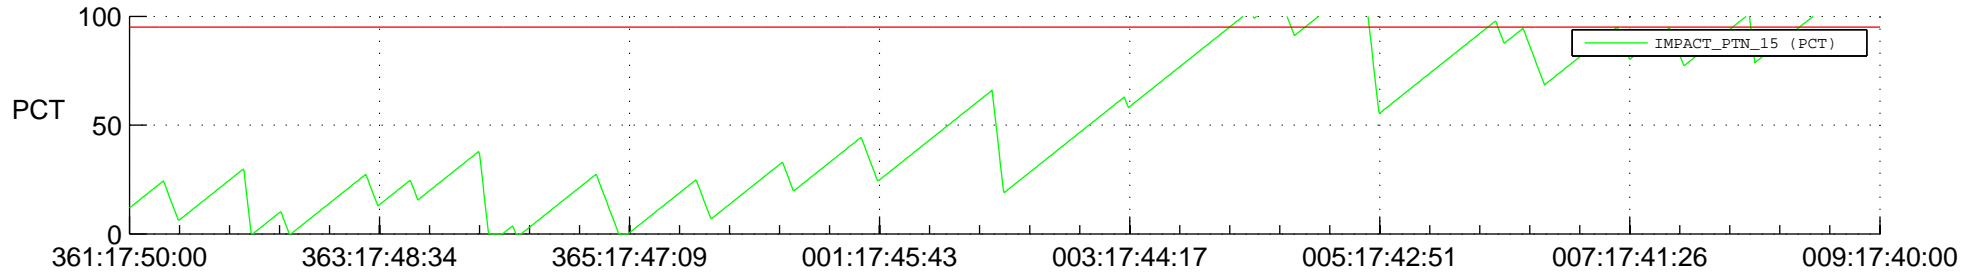

IMPACT_Percent_Full_Prediction