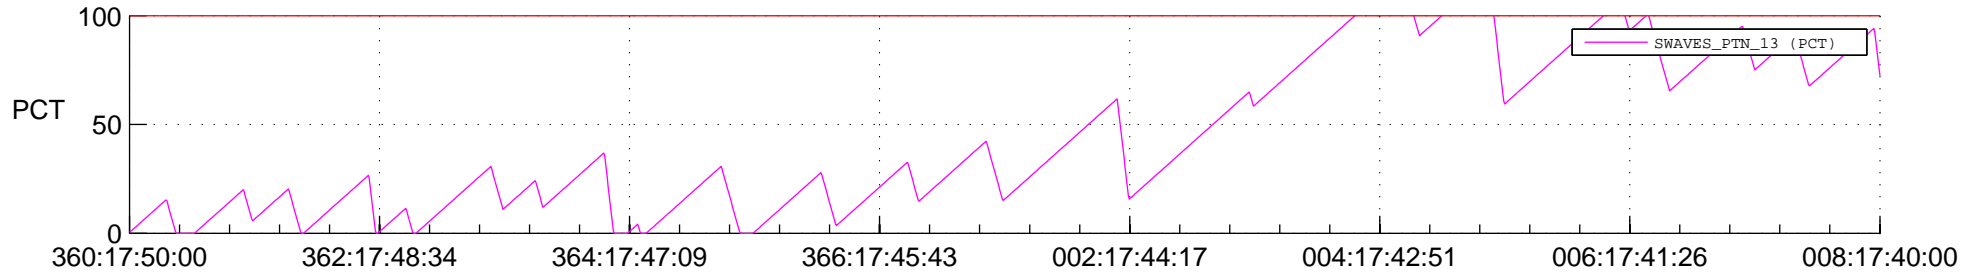

STEREO BEHIND SSR PCT Full Prediction

SWAVES_Percent_Full_Prediction

IMPACT_Percent_Full_Prediction

PLASTIC_Percent_Full_Prediction

Spacecraft_DownLink_Rate

Ground Time (2012:360:17:50:00.000 -2013:008:17:40:00.000)