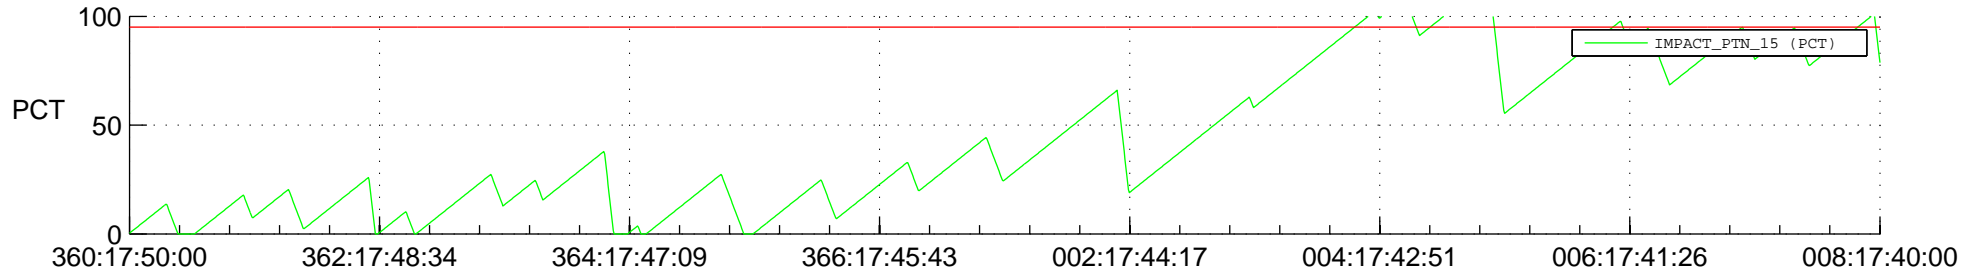

STEREO BEHIND SSR PCT Full Prediction

SWAVES_Percent_Full_Prediction

IMPACT_Percent_Full_Prediction

PLASTIC_Percent_Full_Prediction

Spacecraft_DownLink_Rate

Ground Time (2012:360:17:50:00.000 -2013:008:17:40:00.000)