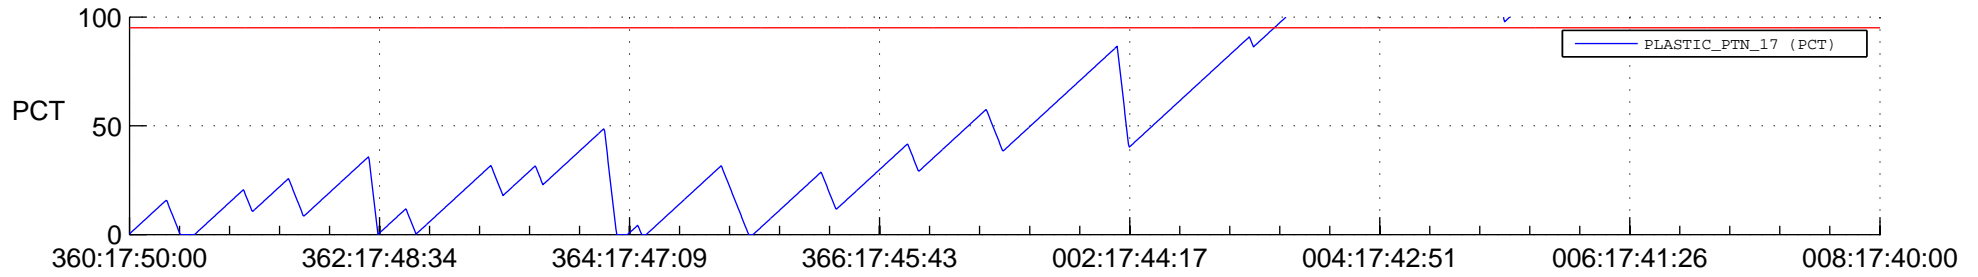

STEREO BEHIND SSR PCT Full Prediction

SWAVES_Percent_Full_Prediction

IMPACT_Percent_Full_Prediction

PLASTIC_Percent_Full_Prediction

Spacecraft_DownLink_Rate

Ground Time (2012:360:17:50:00.000 -2013:008:17:40:00.000)