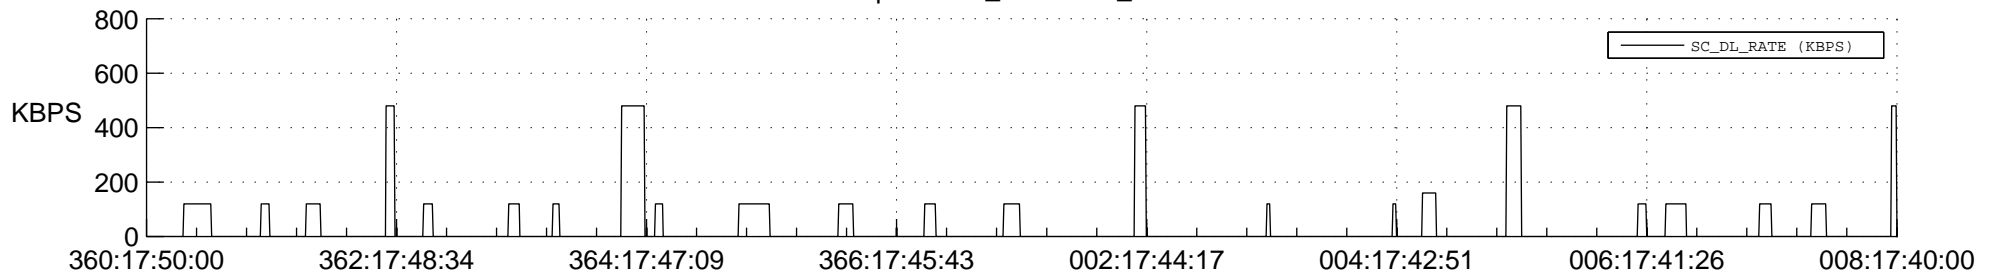

STEREO BEHIND SSR PCT Full Prediction

SWAVES_Percent_Full_Prediction

IMPACT_Percent_Full_Prediction

PLASTIC_Percent_Full_Prediction

Spacecraft_DownLink_Rate

Ground Time (2012:360:17:50:00.000 -2013:008:17:40:00.000)