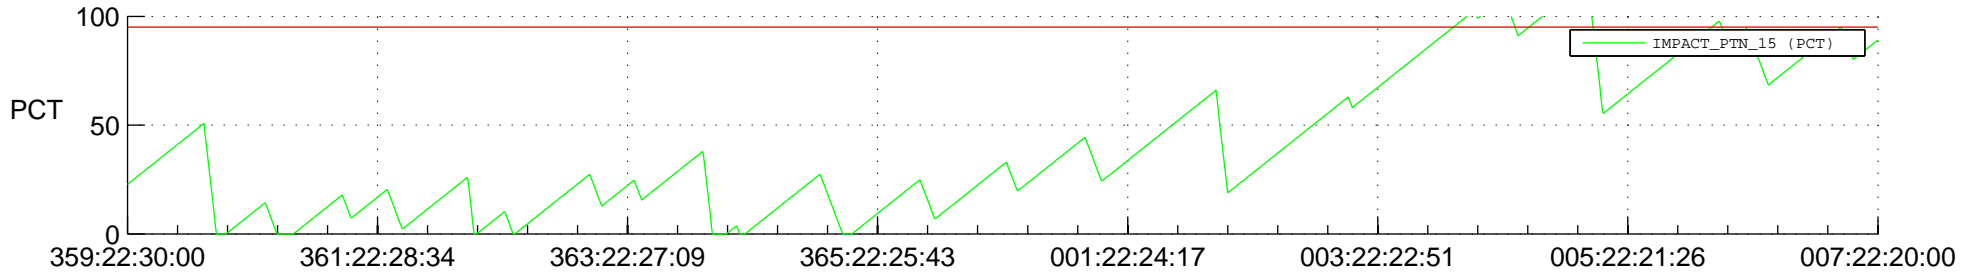

STEREO BEHIND SSR PCT Full Prediction

SWAVES_Percent_Full_Prediction

IMPACT_Percent_Full_Prediction

PLASTIC_Percent_Full_Prediction

Spacecraft_DownLink_Rate

Ground Time (2012:359:22:30:00.000 -2013:007:22:20:00.000)