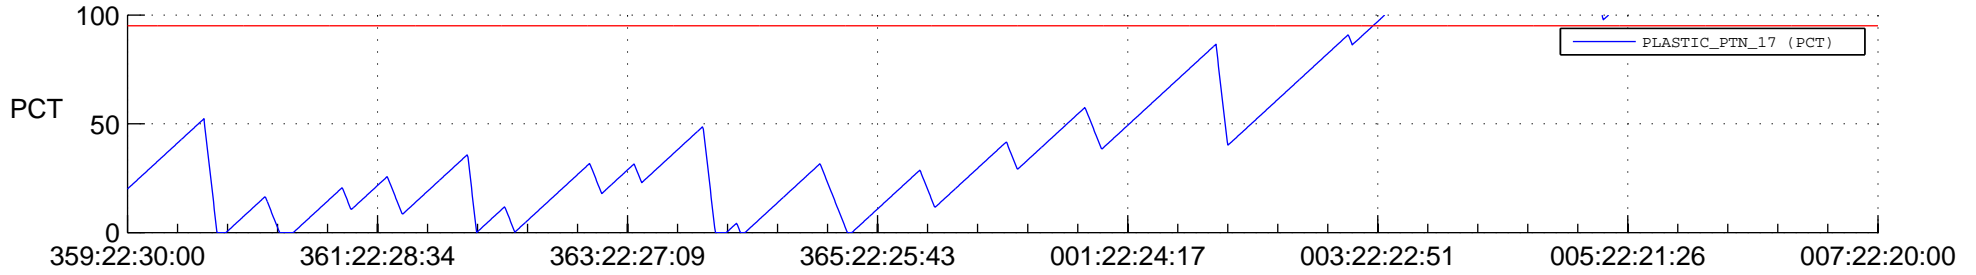

STEREO BEHIND SSR PCT Full Prediction

SWAVES_Percent_Full_Prediction

IMPACT_Percent_Full_Prediction

PLASTIC_Percent_Full_Prediction

Spacecraft_DownLink_Rate

Ground Time (2012:359:22:30:00.000 -2013:007:22:20:00.000)