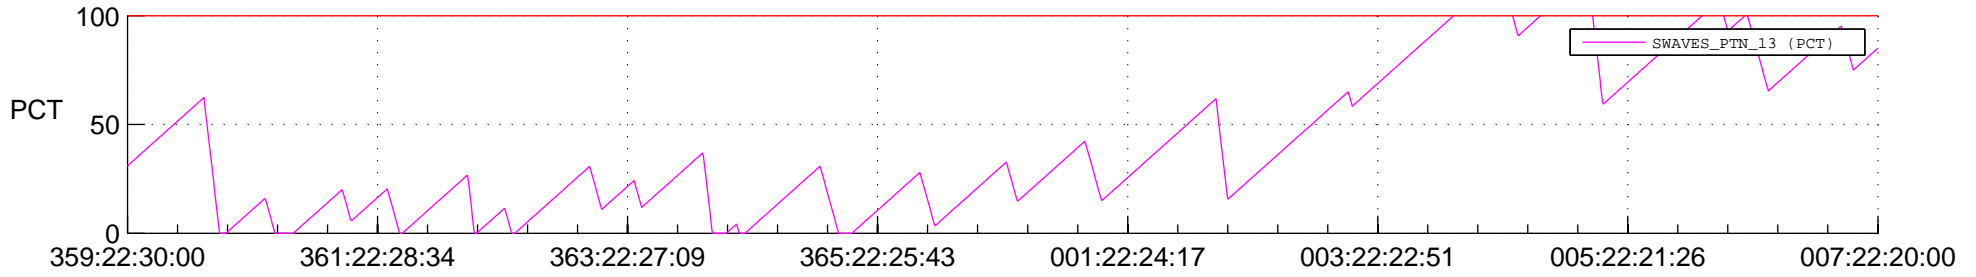

STEREO BEHIND SSR PCT Full Prediction

SWAVES_Percent_Full_Prediction

IMPACT_Percent_Full_Prediction

PLASTIC_Percent_Full_Prediction

Spacecraft_DownLink_Rate

Ground Time (2012:359:22:30:00.000 -2013:007:22:20:00.000)