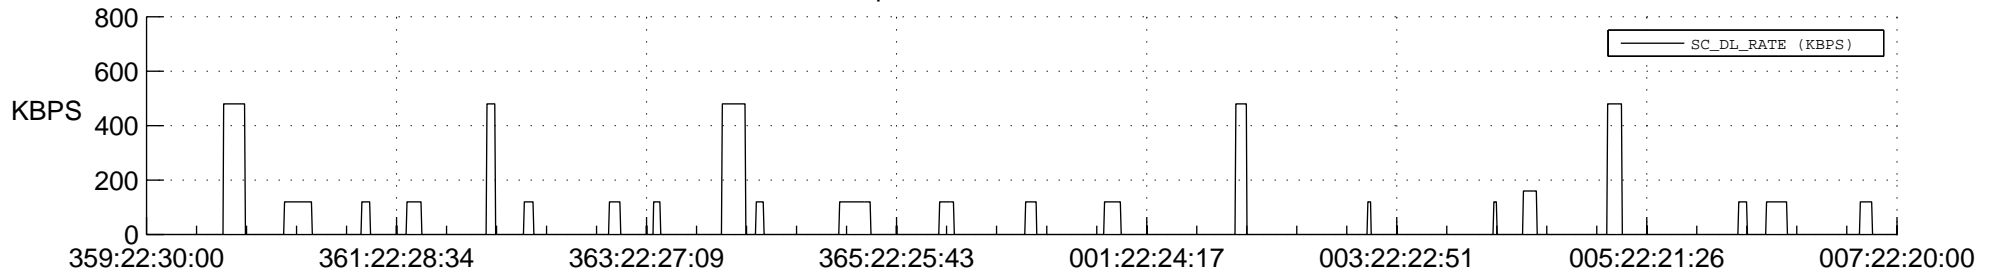

STEREO BEHIND SSR PCT Full Prediction

SWAVES_Percent_Full_Prediction

IMPACT_Percent_Full_Prediction

PLASTIC_Percent_Full_Prediction

Spacecraft_DownLink_Rate

Ground Time (2012:359:22:30:00.000 -2013:007:22:20:00.000)