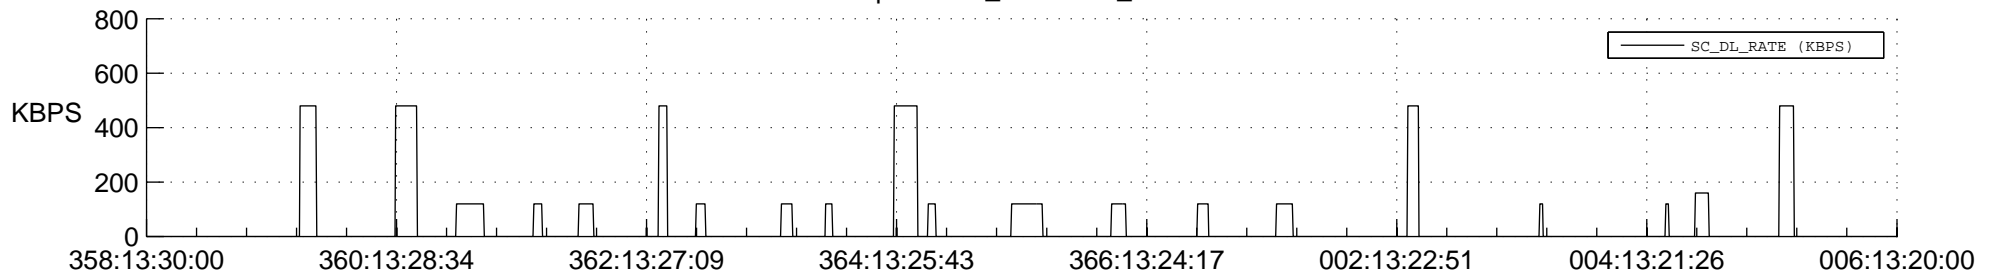

## Spacecraft\_DownLink\_Rate

Ground Time (2012:358:13:30:00.000 -2013:006:13:20:00.000)