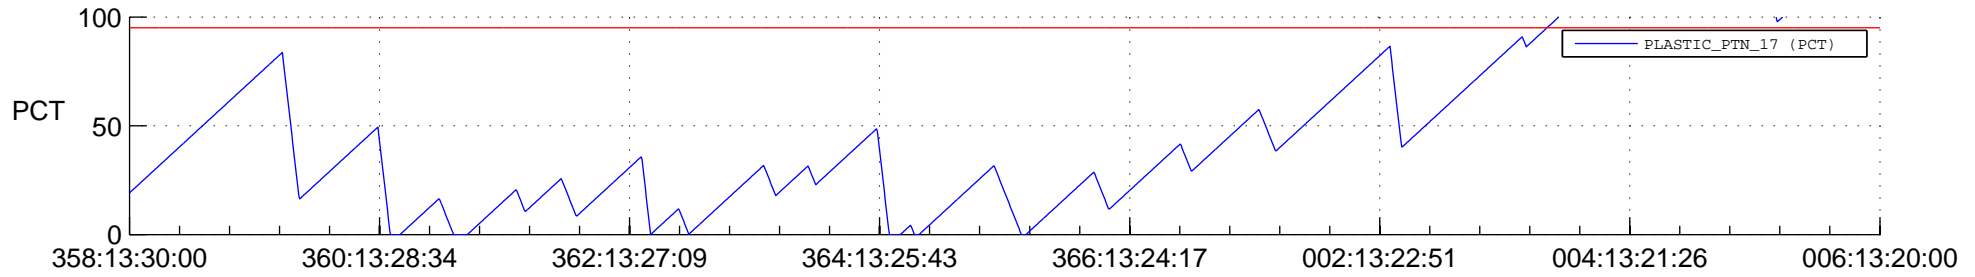

## Spacecraft\_DownLink\_Rate

Ground Time (2012:358:13:30:00.000 -2013:006:13:20:00.000)