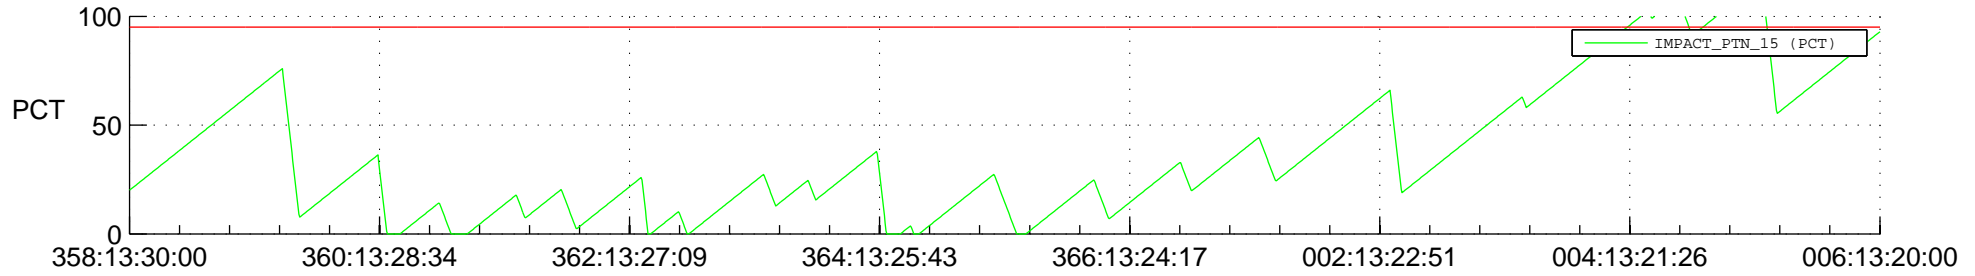

IMPACT_Percent_Full_Prediction