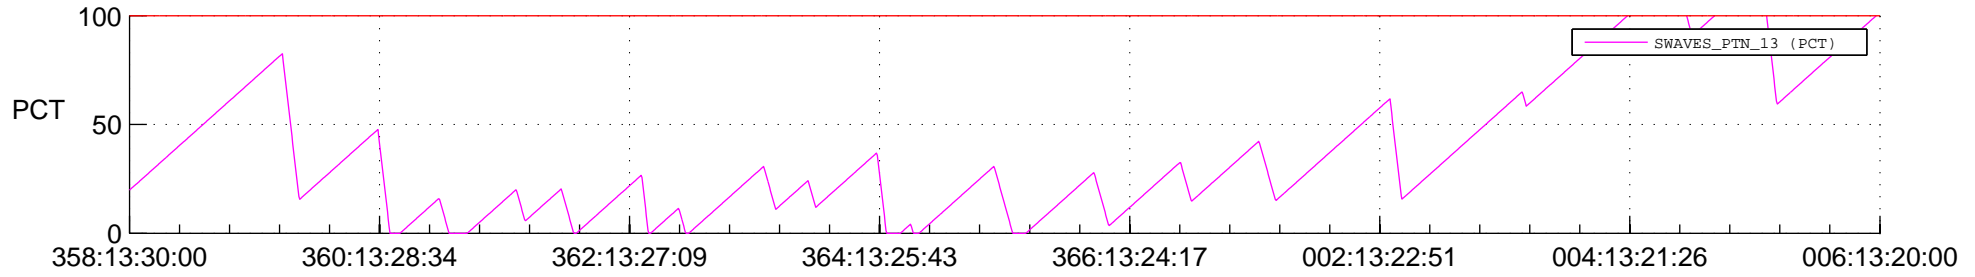

STEREO BEHIND SSR PCT Full Prediction

SWAVES_Percent_Full_Prediction