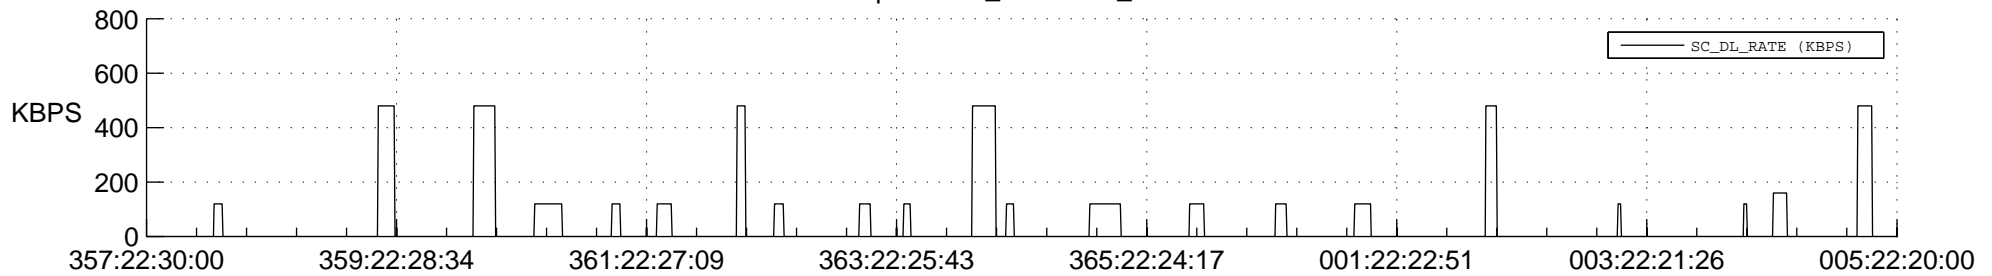

STEREO BEHIND SSR PCT Full Prediction

SWAVES_Percent_Full_Prediction

IMPACT_Percent_Full_Prediction

PLASTIC_Percent_Full_Prediction

Spacecraft_DownLink_Rate

Ground Time (2012:357:22:30:00.000 -2013:005:22:20:00.000)