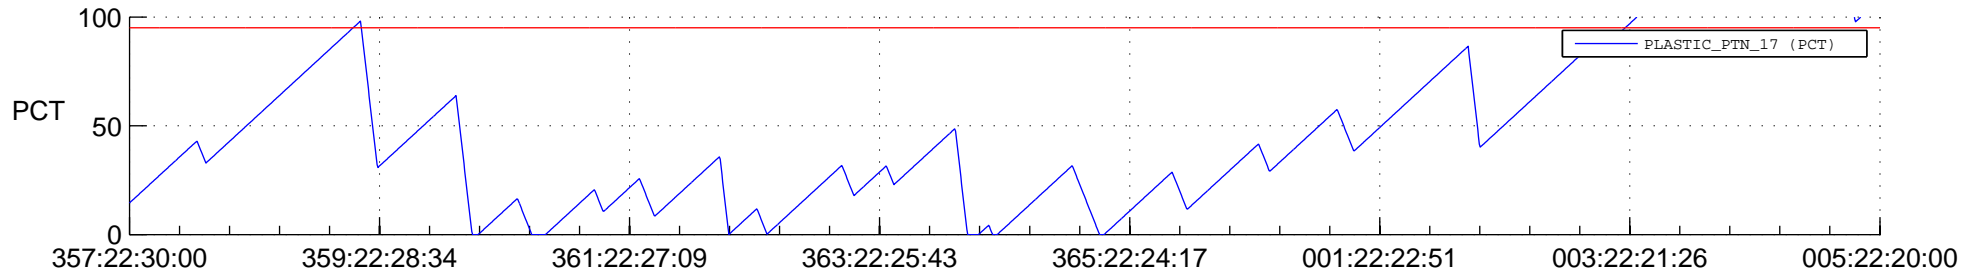

STEREO BEHIND SSR PCT Full Prediction

SWAVES_Percent_Full_Prediction

IMPACT_Percent_Full_Prediction

PLASTIC_Percent_Full_Prediction

Spacecraft_DownLink_Rate

Ground Time (2012:357:22:30:00.000 -2013:005:22:20:00.000)