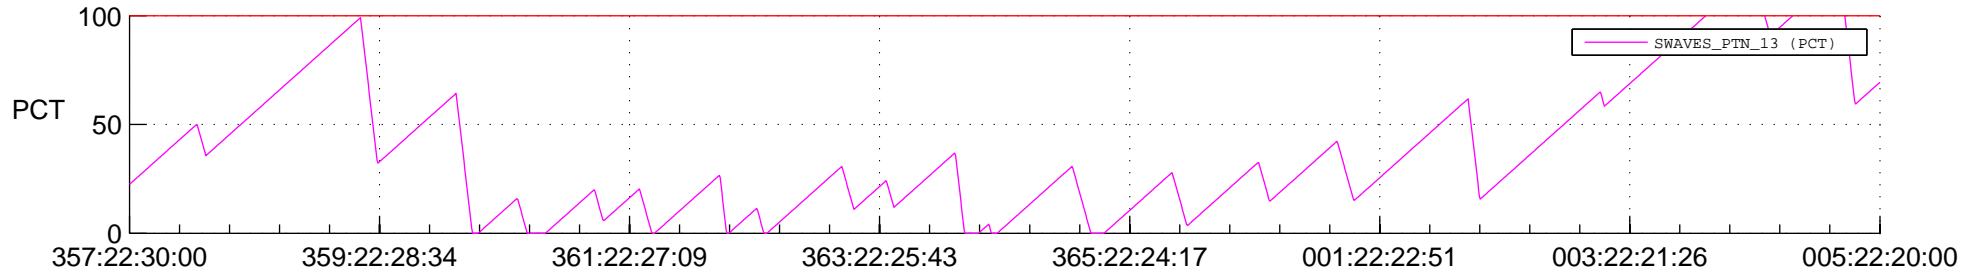

STEREO BEHIND SSR PCT Full Prediction

SWAVES_Percent_Full_Prediction

IMPACT_Percent_Full_Prediction

PLASTIC_Percent_Full_Prediction

Spacecraft_DownLink_Rate

Ground Time (2012:357:22:30:00.000 -2013:005:22:20:00.000)