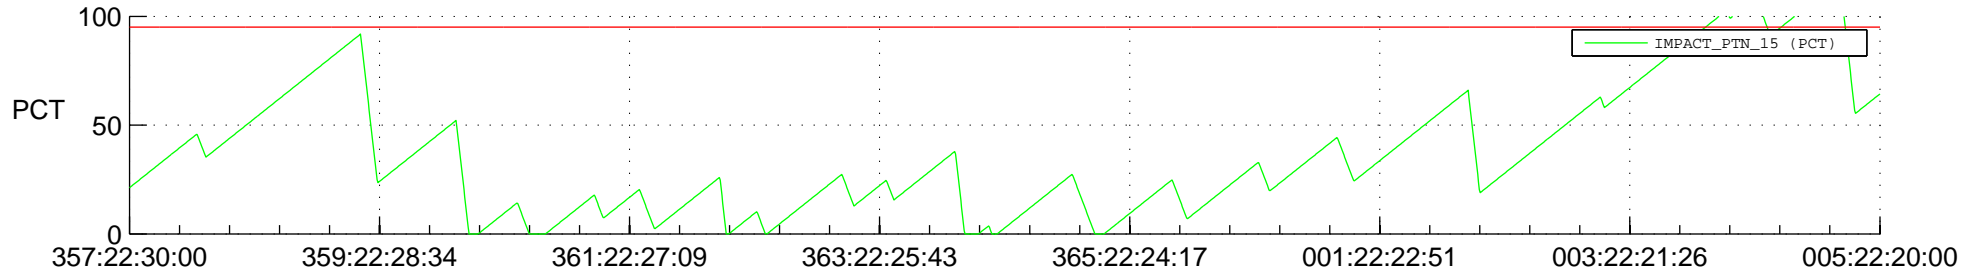

STEREO BEHIND SSR PCT Full Prediction

SWAVES_Percent_Full_Prediction

IMPACT_Percent_Full_Prediction

PLASTIC_Percent_Full_Prediction

Spacecraft_DownLink_Rate

Ground Time (2012:357:22:30:00.000 -2013:005:22:20:00.000)