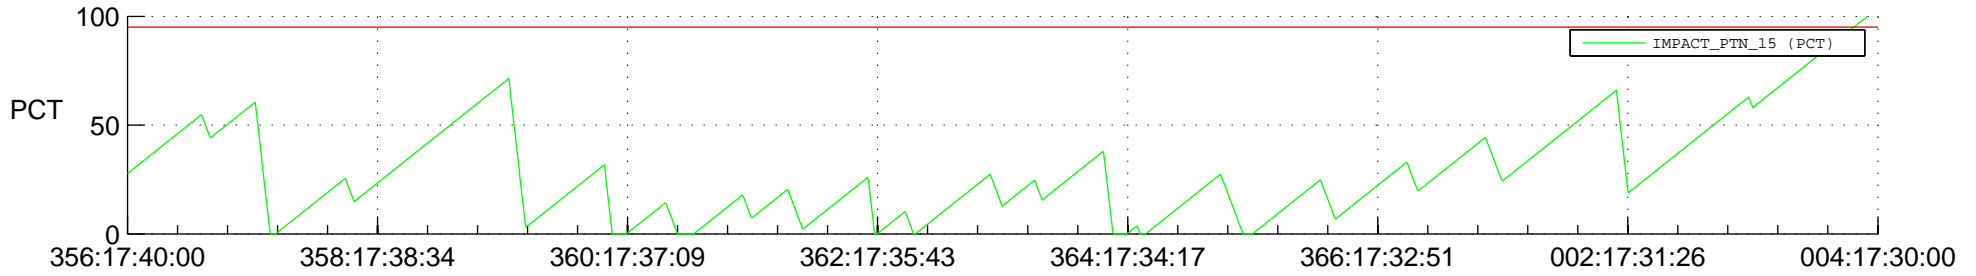

STEREO BEHIND SSR PCT Full Prediction

SWAVES_Percent_Full_Prediction

IMPACT_Percent_Full_Prediction

PLASTIC_Percent_Full_Prediction

Spacecraft_DownLink_Rate

Ground Time (2012:356:17:40:00.000 -2013:004:17:30:00.000)