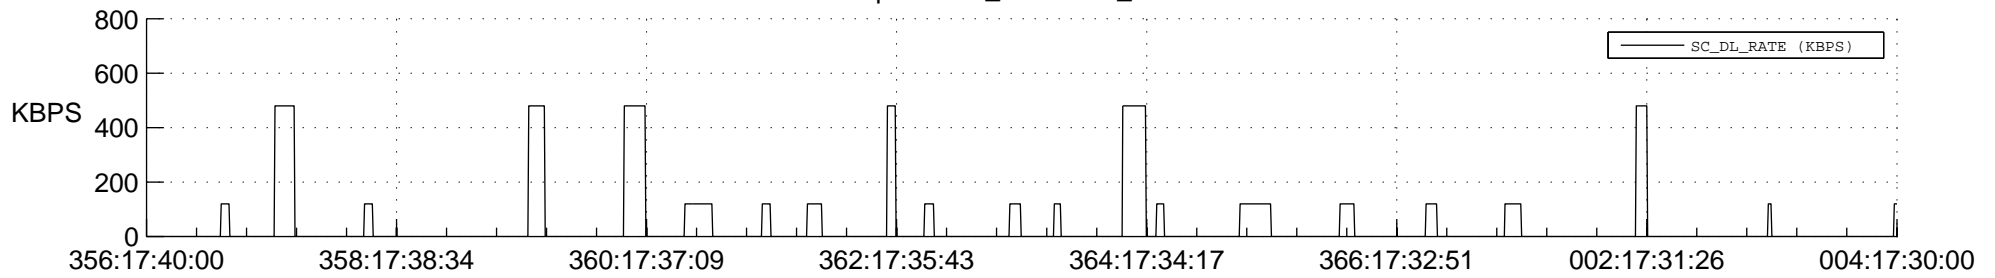

STEREO BEHIND SSR PCT Full Prediction

SWAVES_Percent_Full_Prediction

IMPACT_Percent_Full_Prediction

PLASTIC_Percent_Full_Prediction

Spacecraft_DownLink_Rate

Ground Time (2012:356:17:40:00.000 -2013:004:17:30:00.000)