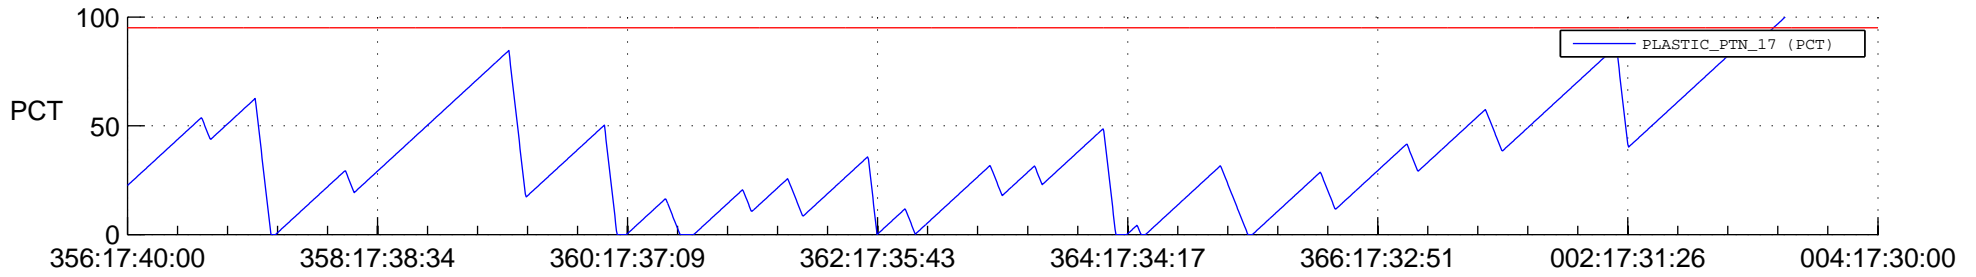

STEREO BEHIND SSR PCT Full Prediction

SWAVES_Percent_Full_Prediction

IMPACT_Percent_Full_Prediction

PLASTIC_Percent_Full_Prediction

Spacecraft_DownLink_Rate

Ground Time (2012:356:17:40:00.000 -2013:004:17:30:00.000)