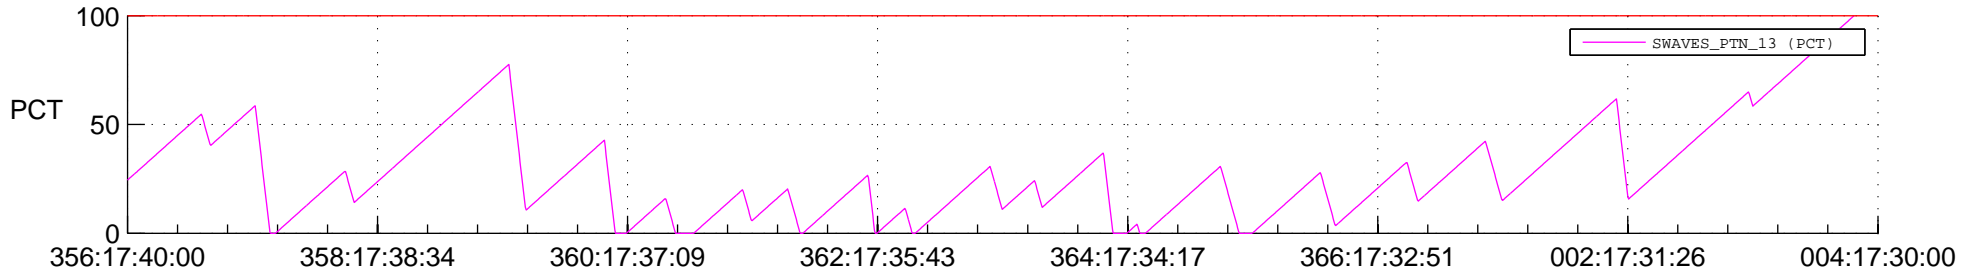

STEREO BEHIND SSR PCT Full Prediction

SWAVES_Percent_Full_Prediction

IMPACT_Percent_Full_Prediction

PLASTIC_Percent_Full_Prediction

Spacecraft_DownLink_Rate

Ground Time (2012:356:17:40:00.000 -2013:004:17:30:00.000)