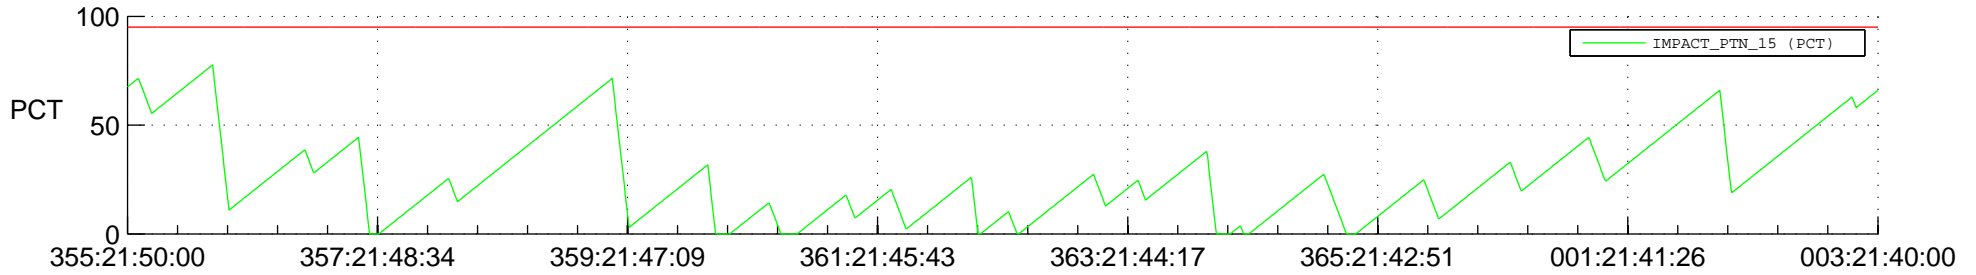

STEREO BEHIND SSR PCT Full Prediction

SWAVES_Percent_Full_Prediction

IMPACT_Percent_Full_Prediction

PLASTIC_Percent_Full_Prediction

Spacecraft_DownLink_Rate

Ground Time (2012:355:21:50:00.000 -2013:003:21:40:00.000)