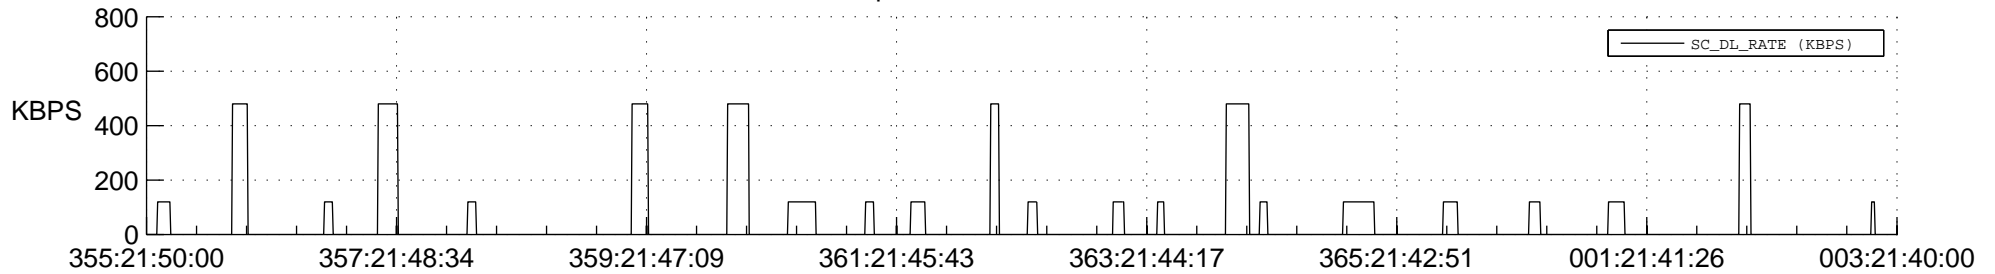

STEREO BEHIND SSR PCT Full Prediction

SWAVES_Percent_Full_Prediction

IMPACT_Percent_Full_Prediction

PLASTIC_Percent_Full_Prediction

Spacecraft_DownLink_Rate

Ground Time (2012:355:21:50:00.000 -2013:003:21:40:00.000)