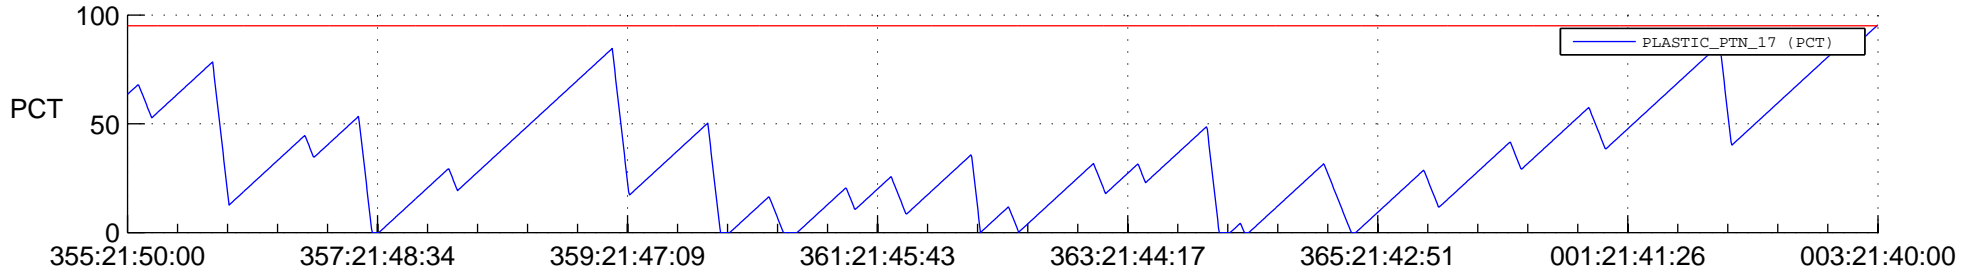

STEREO BEHIND SSR PCT Full Prediction

SWAVES_Percent_Full_Prediction

IMPACT_Percent_Full_Prediction

PLASTIC_Percent_Full_Prediction

Spacecraft_DownLink_Rate

Ground Time (2012:355:21:50:00.000 -2013:003:21:40:00.000)