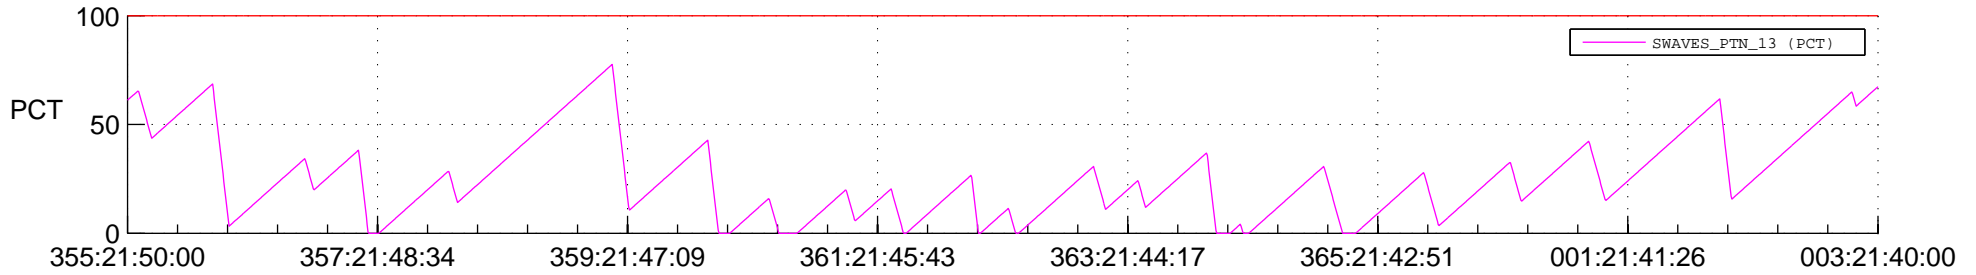

STEREO BEHIND SSR PCT Full Prediction

SWAVES_Percent_Full_Prediction

IMPACT_Percent_Full_Prediction

PLASTIC_Percent_Full_Prediction

Spacecraft_DownLink_Rate

Ground Time (2012:355:21:50:00.000 -2013:003:21:40:00.000)