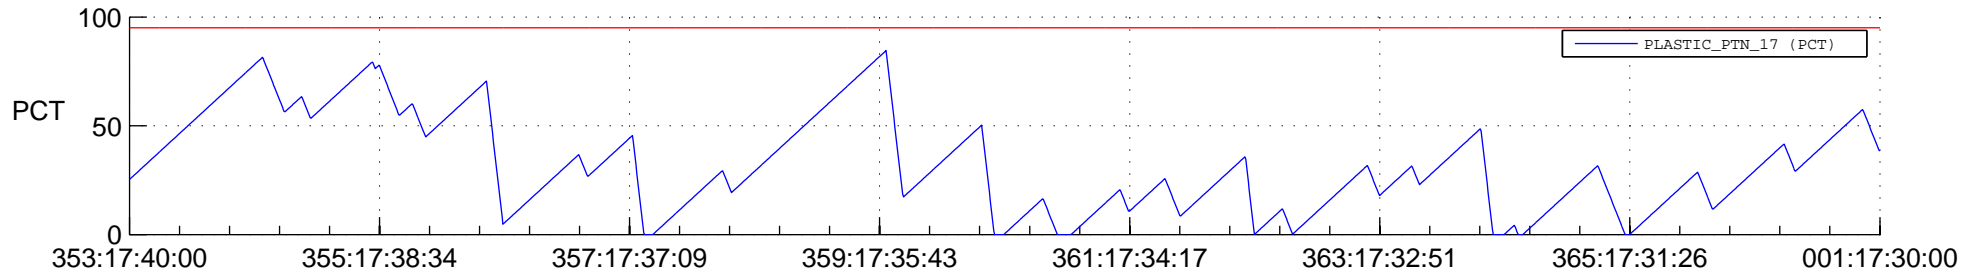

STEREO BEHIND SSR PCT Full Prediction

SWAVES_Percent_Full_Prediction

IMPACT_Percent_Full_Prediction

PLASTIC_Percent_Full_Prediction

Spacecraft_DownLink_Rate

Ground Time (2012:353:17:40:00.000 -2013:001:17:30:00.000)