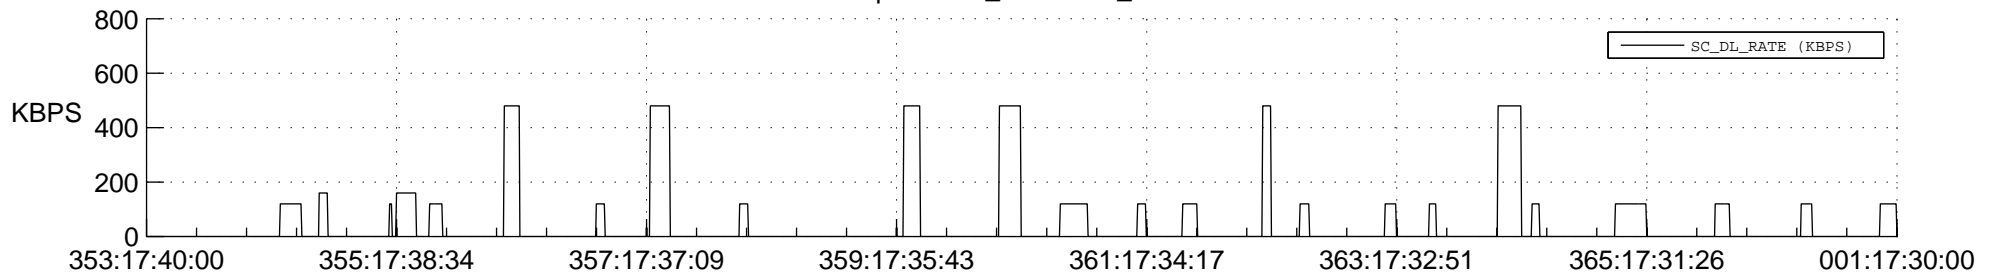

STEREO BEHIND SSR PCT Full Prediction

SWAVES_Percent_Full_Prediction

IMPACT_Percent_Full_Prediction

PLASTIC_Percent_Full_Prediction

Spacecraft_DownLink_Rate

Ground Time (2012:353:17:40:00.000 -2013:001:17:30:00.000)