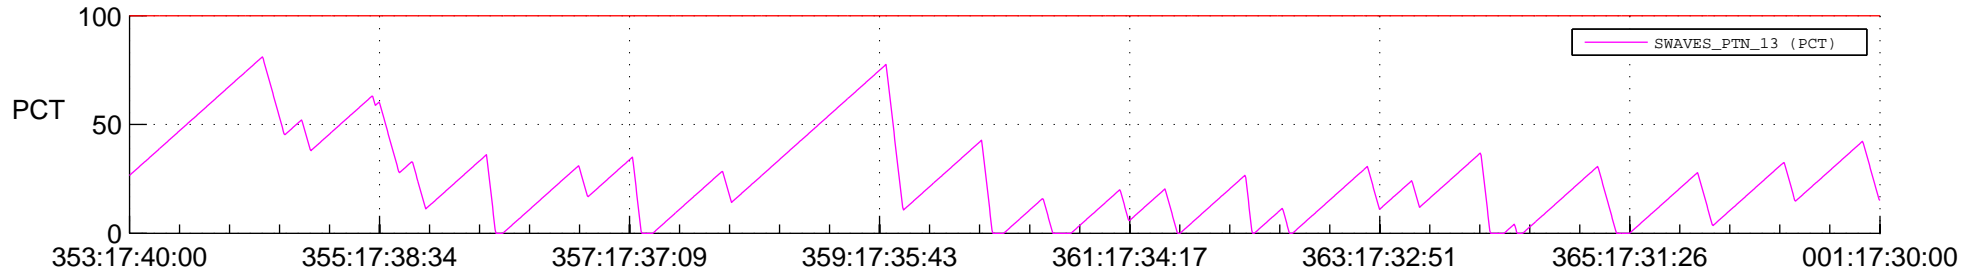

STEREO BEHIND SSR PCT Full Prediction

SWAVES_Percent_Full_Prediction

IMPACT_Percent_Full_Prediction

PLASTIC_Percent_Full_Prediction

Spacecraft_DownLink_Rate

Ground Time (2012:353:17:40:00.000 -2013:001:17:30:00.000)