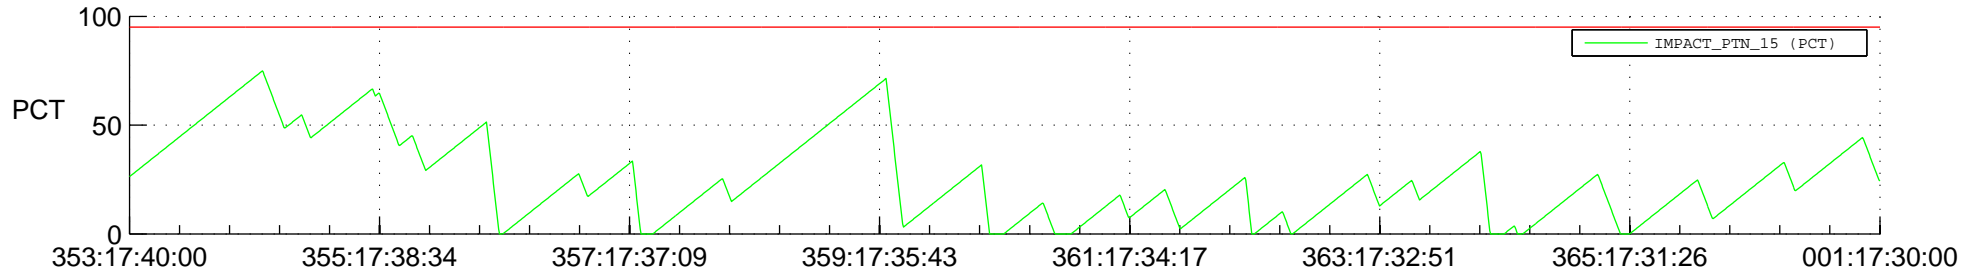

STEREO BEHIND SSR PCT Full Prediction

SWAVES_Percent_Full_Prediction

IMPACT_Percent_Full_Prediction

PLASTIC_Percent_Full_Prediction

Spacecraft_DownLink_Rate

Ground Time (2012:353:17:40:00.000 -2013:001:17:30:00.000)