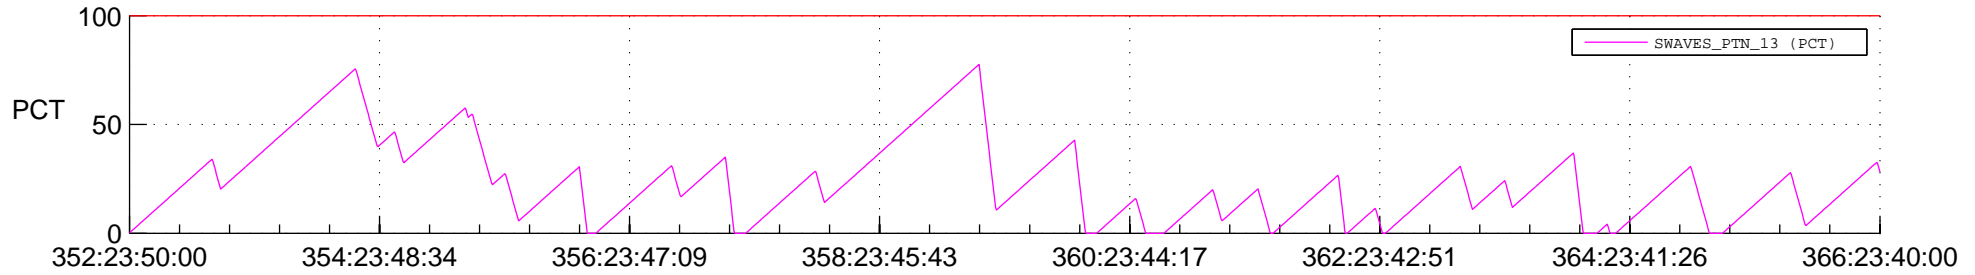

STEREO BEHIND SSR PCT Full Prediction

SWAVES_Percent_Full_Prediction

IMPACT_Percent_Full_Prediction

PLASTIC_Percent_Full_Prediction

Spacecraft_DownLink_Rate

Ground Time (2012:352:23:50:00.000 -2012:366:23:40:00.000)