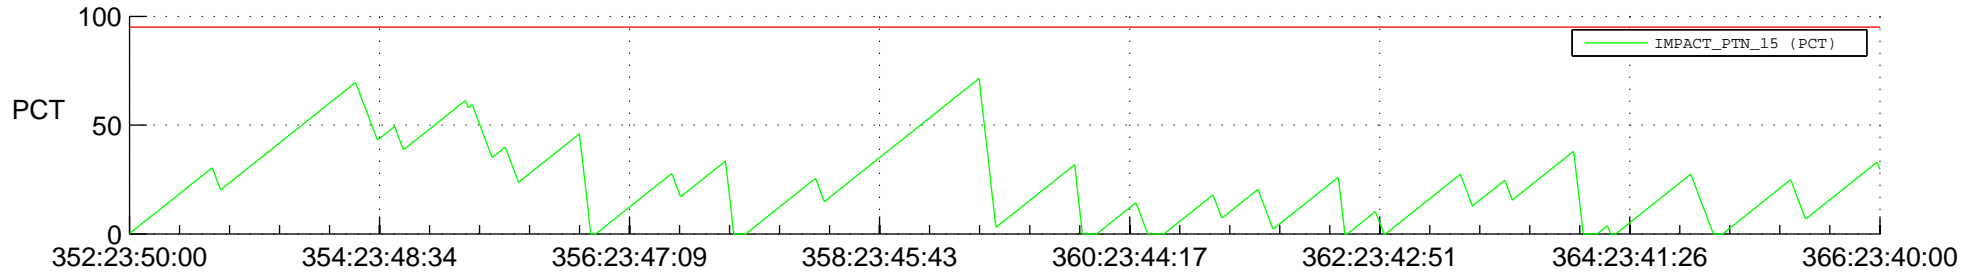

STEREO BEHIND SSR PCT Full Prediction

SWAVES_Percent_Full_Prediction

IMPACT_Percent_Full_Prediction

PLASTIC_Percent_Full_Prediction

Spacecraft_DownLink_Rate

Ground Time (2012:352:23:50:00.000 -2012:366:23:40:00.000)