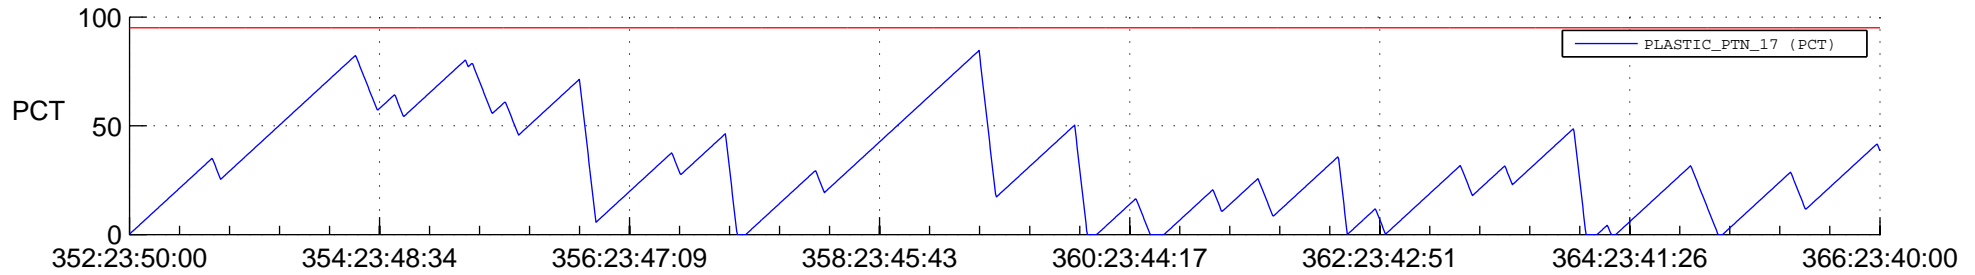

STEREO BEHIND SSR PCT Full Prediction

SWAVES_Percent_Full_Prediction

IMPACT_Percent_Full_Prediction

PLASTIC_Percent_Full_Prediction

Spacecraft_DownLink_Rate

Ground Time (2012:352:23:50:00.000 -2012:366:23:40:00.000)