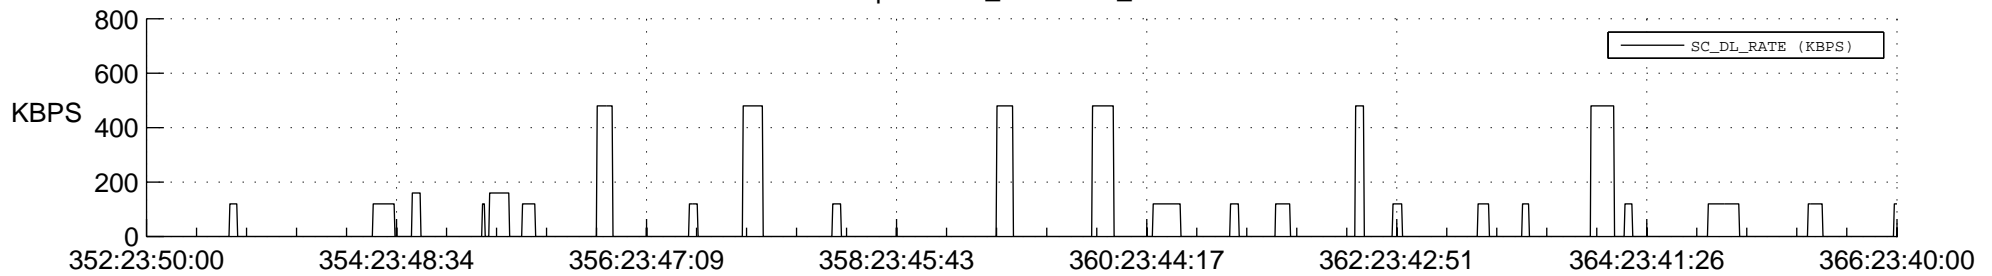

STEREO BEHIND SSR PCT Full Prediction

SWAVES_Percent_Full_Prediction

IMPACT_Percent_Full_Prediction

PLASTIC_Percent_Full_Prediction

Spacecraft_DownLink_Rate

Ground Time (2012:352:23:50:00.000 -2012:366:23:40:00.000)