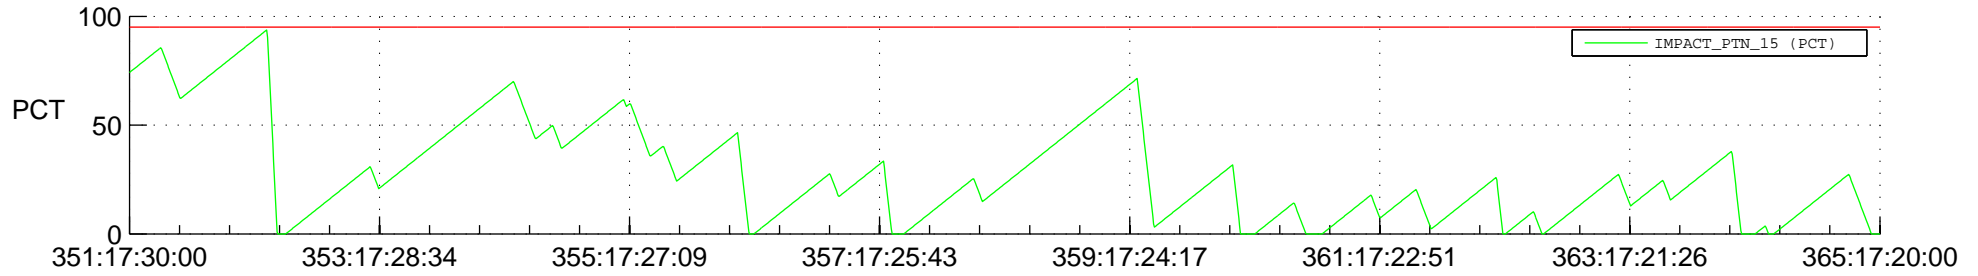

STEREO BEHIND SSR PCT Full Prediction

SWAVES_Percent_Full_Prediction

IMPACT_Percent_Full_Prediction

PLASTIC_Percent_Full_Prediction

Spacecraft_DownLink_Rate

Ground Time (2012:351:17:30:00.000 -2012:365:17:20:00.000)