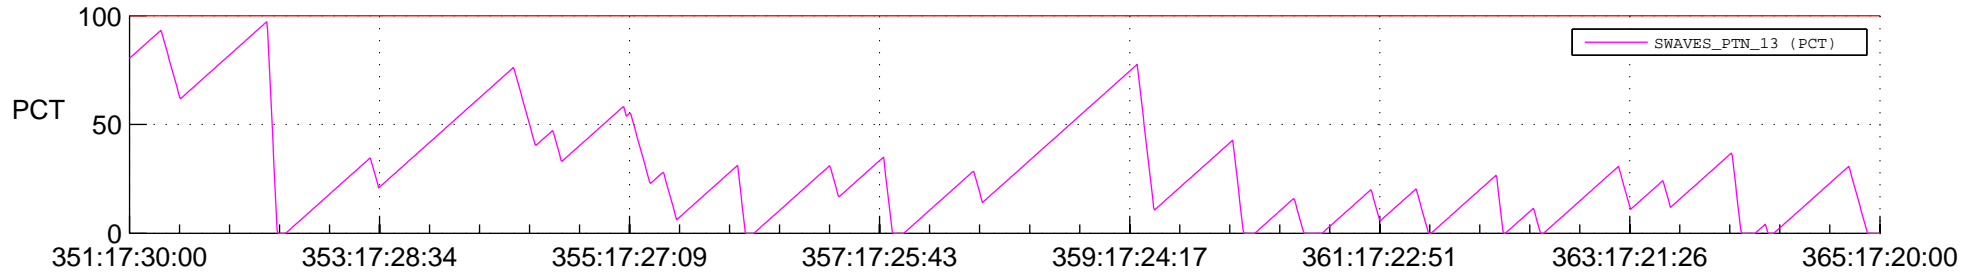

STEREO BEHIND SSR PCT Full Prediction

SWAVES_Percent_Full_Prediction

IMPACT_Percent_Full_Prediction

PLASTIC_Percent_Full_Prediction

Spacecraft_DownLink_Rate

Ground Time (2012:351:17:30:00.000 -2012:365:17:20:00.000)