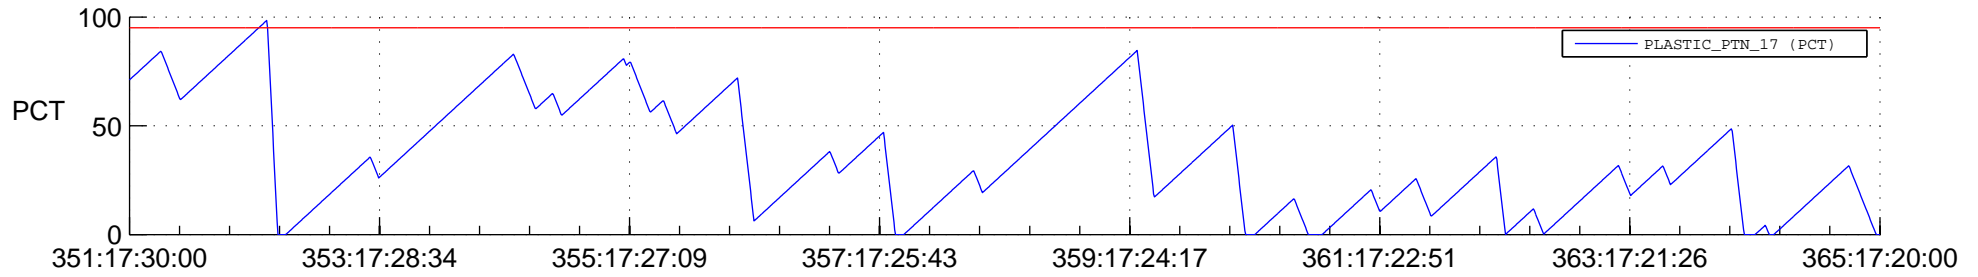

STEREO BEHIND SSR PCT Full Prediction

SWAVES_Percent_Full_Prediction

IMPACT_Percent_Full_Prediction

PLASTIC_Percent_Full_Prediction

Spacecraft_DownLink_Rate

Ground Time (2012:351:17:30:00.000 -2012:365:17:20:00.000)