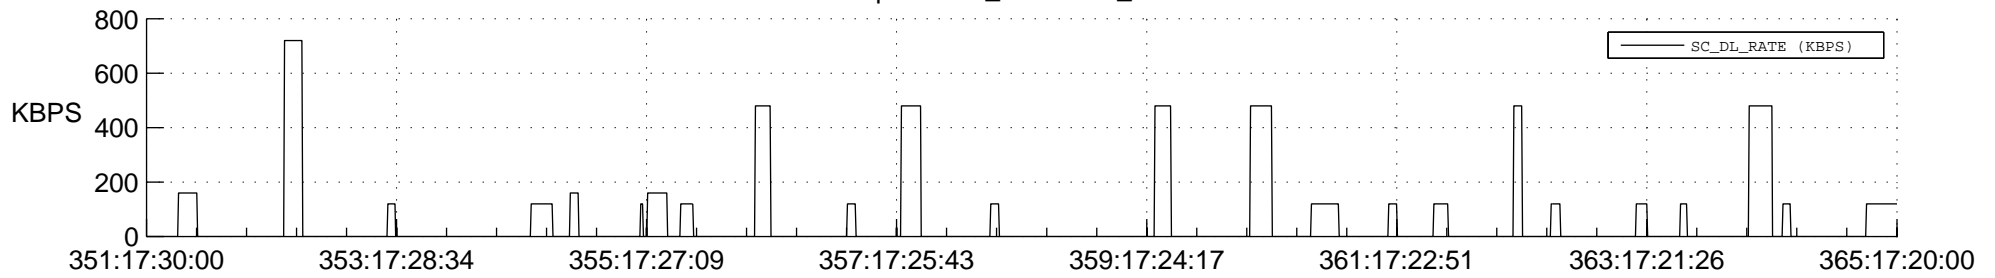

STEREO BEHIND SSR PCT Full Prediction

SWAVES_Percent_Full_Prediction

IMPACT_Percent_Full_Prediction

PLASTIC_Percent_Full_Prediction

Spacecraft_DownLink_Rate

Ground Time (2012:351:17:30:00.000 -2012:365:17:20:00.000)