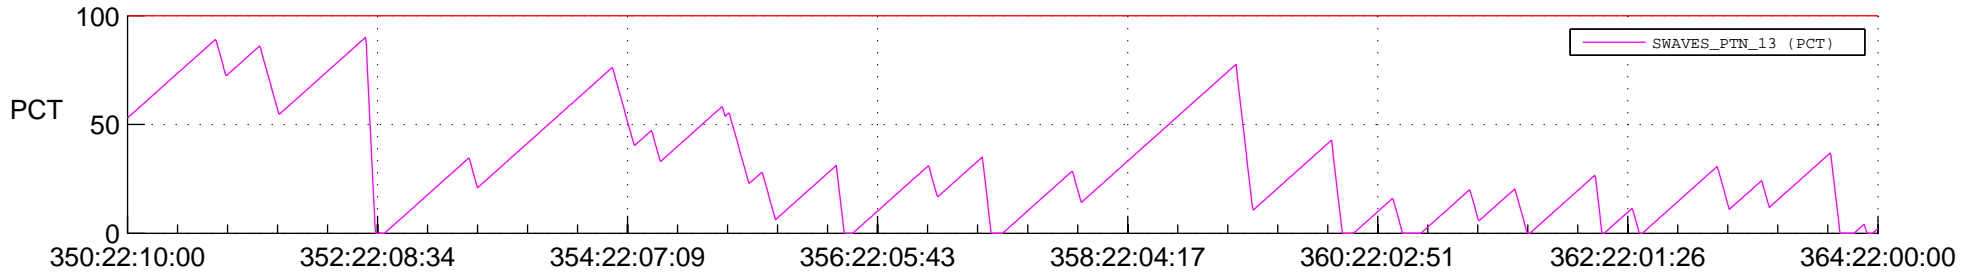

STEREO BEHIND SSR PCT Full Prediction

SWAVES_Percent_Full_Prediction

IMPACT_Percent_Full_Prediction

PLASTIC_Percent_Full_Prediction

Spacecraft_DownLink_Rate

Ground Time (2012:350:22:10:00.000 -2012:364:22:00:00.000)