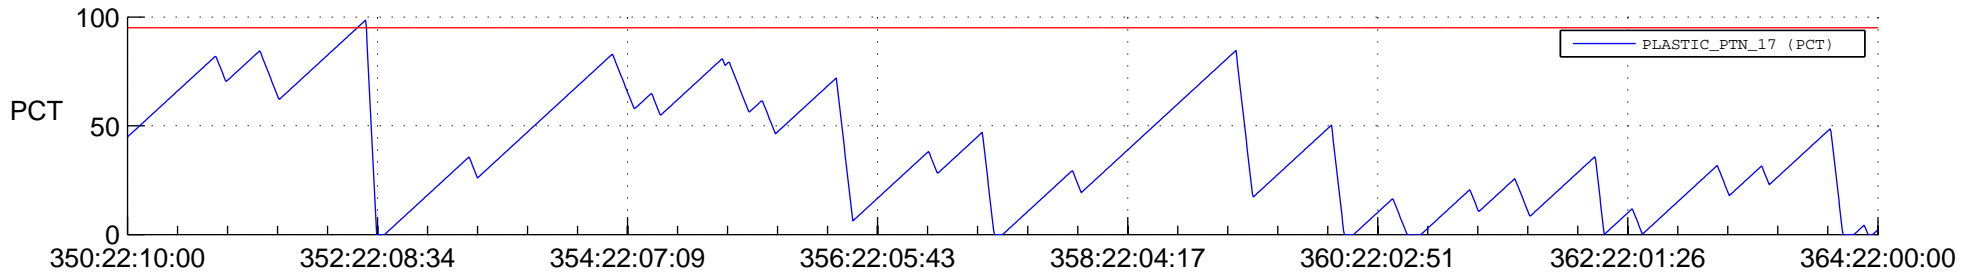

STEREO BEHIND SSR PCT Full Prediction

SWAVES_Percent_Full_Prediction

IMPACT_Percent_Full_Prediction

PLASTIC_Percent_Full_Prediction

Spacecraft_DownLink_Rate

Ground Time (2012:350:22:10:00.000 -2012:364:22:00:00.000)