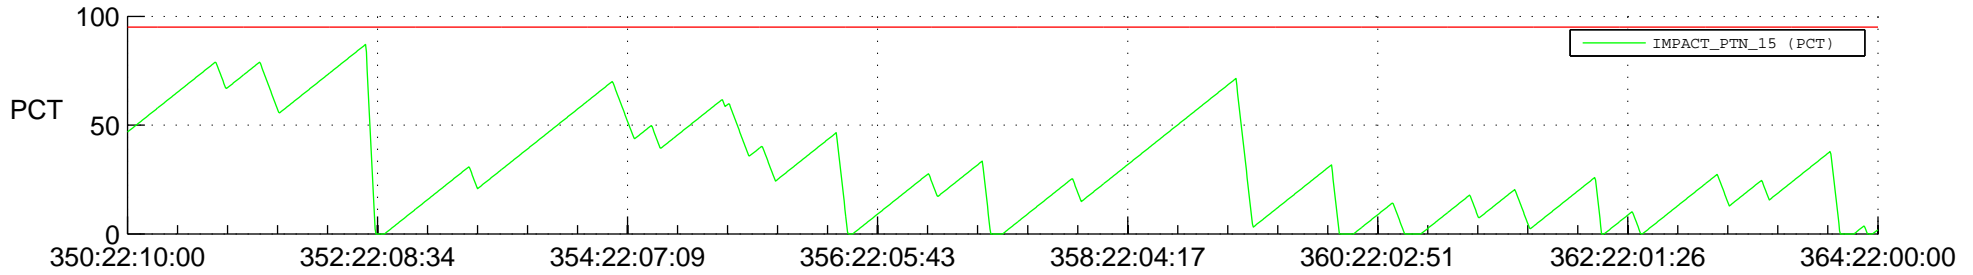

STEREO BEHIND SSR PCT Full Prediction

SWAVES_Percent_Full_Prediction

IMPACT_Percent_Full_Prediction

PLASTIC_Percent_Full_Prediction

Spacecraft_DownLink_Rate

Ground Time (2012:350:22:10:00.000 -2012:364:22:00:00.000)