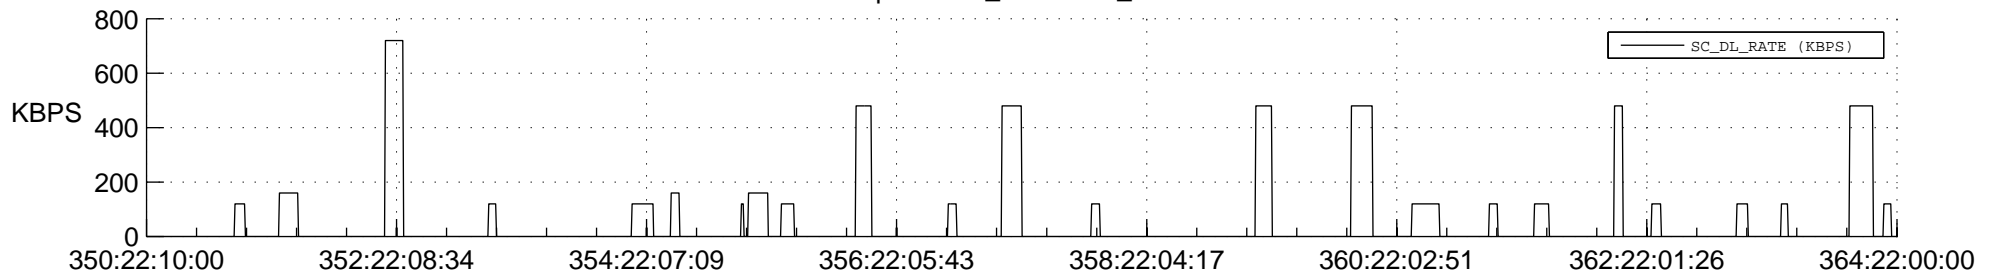

STEREO BEHIND SSR PCT Full Prediction

SWAVES_Percent_Full_Prediction

IMPACT_Percent_Full_Prediction

PLASTIC_Percent_Full_Prediction

Spacecraft_DownLink_Rate

Ground Time (2012:350:22:10:00.000 -2012:364:22:00:00.000)