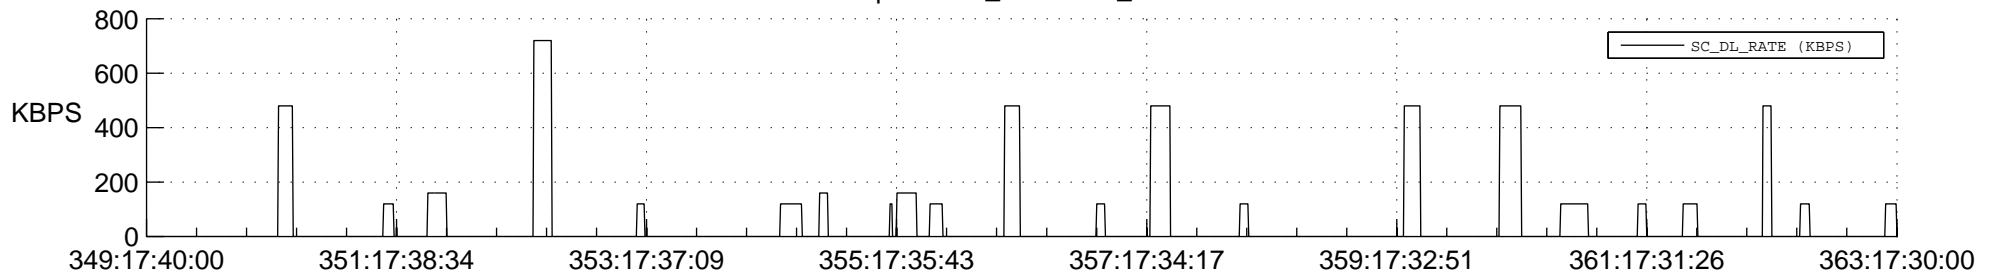

STEREO BEHIND SSR PCT Full Prediction

SWAVES_Percent_Full_Prediction

IMPACT_Percent_Full_Prediction

PLASTIC_Percent_Full_Prediction

Spacecraft_DownLink_Rate

Ground Time (2012:349:17:40:00.000 -2012:363:17:30:00.000)