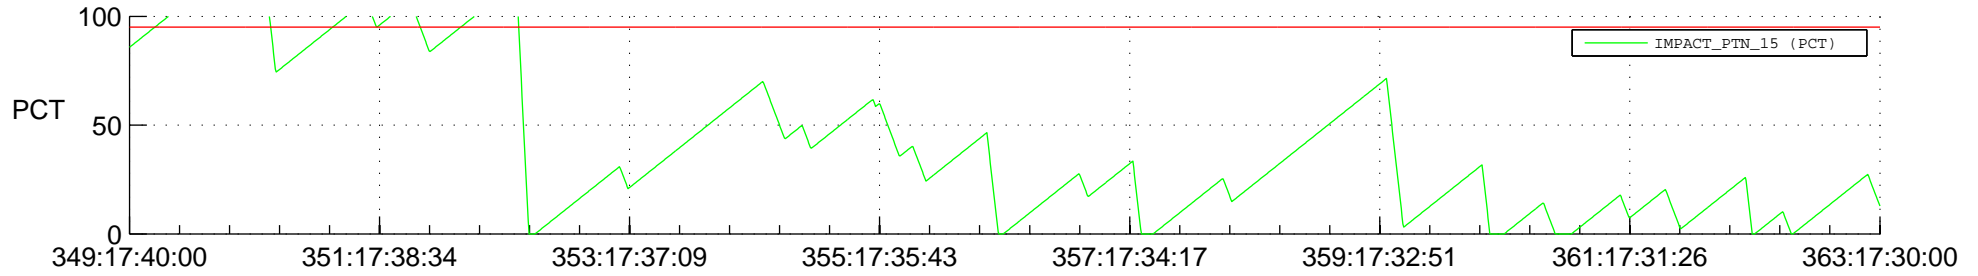

STEREO BEHIND SSR PCT Full Prediction

SWAVES_Percent_Full_Prediction

IMPACT_Percent_Full_Prediction

PLASTIC_Percent_Full_Prediction

Spacecraft_DownLink_Rate

Ground Time (2012:349:17:40:00.000 -2012:363:17:30:00.000)