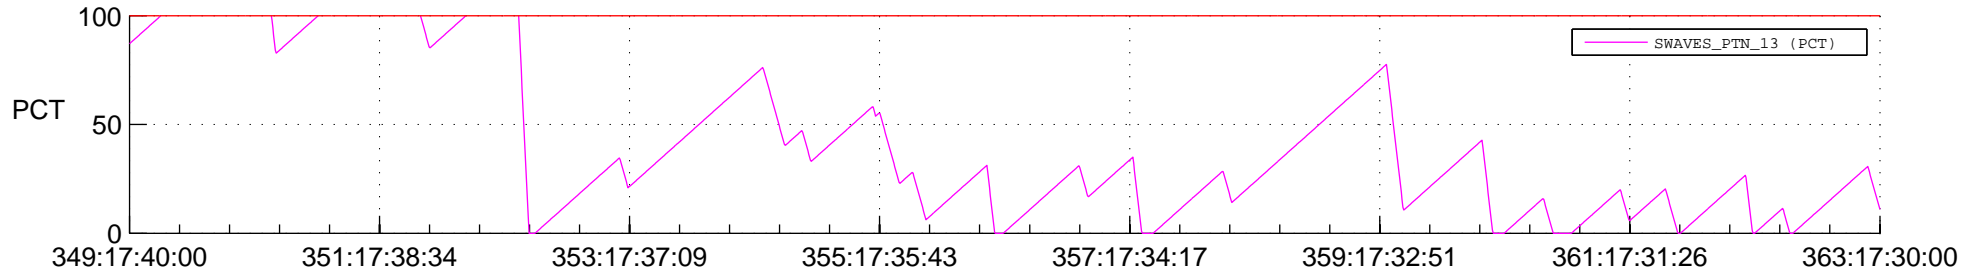

STEREO BEHIND SSR PCT Full Prediction

SWAVES_Percent_Full_Prediction

IMPACT_Percent_Full_Prediction

PLASTIC_Percent_Full_Prediction

Spacecraft_DownLink_Rate

Ground Time (2012:349:17:40:00.000 -2012:363:17:30:00.000)