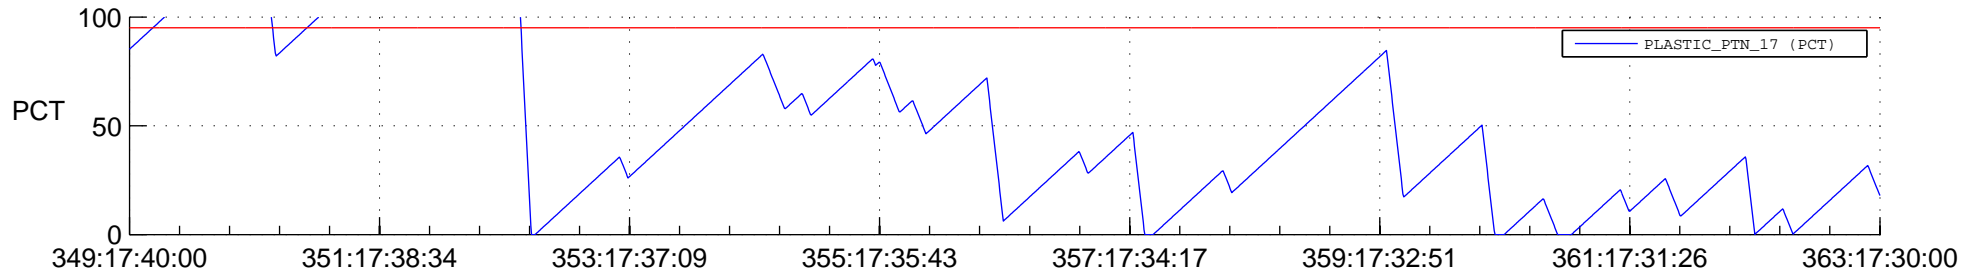

STEREO BEHIND SSR PCT Full Prediction

SWAVES_Percent_Full_Prediction

IMPACT_Percent_Full_Prediction

PLASTIC_Percent_Full_Prediction

Spacecraft_DownLink_Rate

Ground Time (2012:349:17:40:00.000 -2012:363:17:30:00.000)