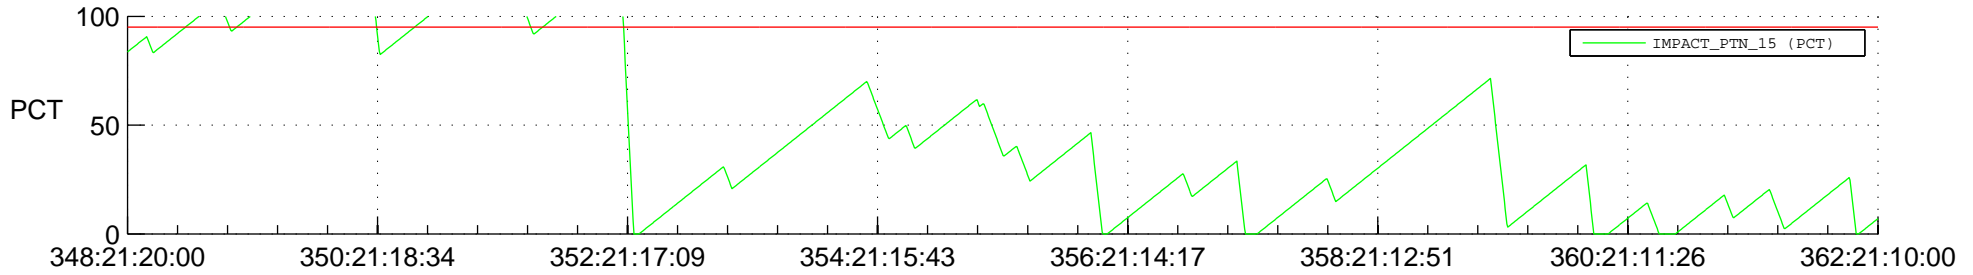

IMPACT_Percent_Full_Prediction