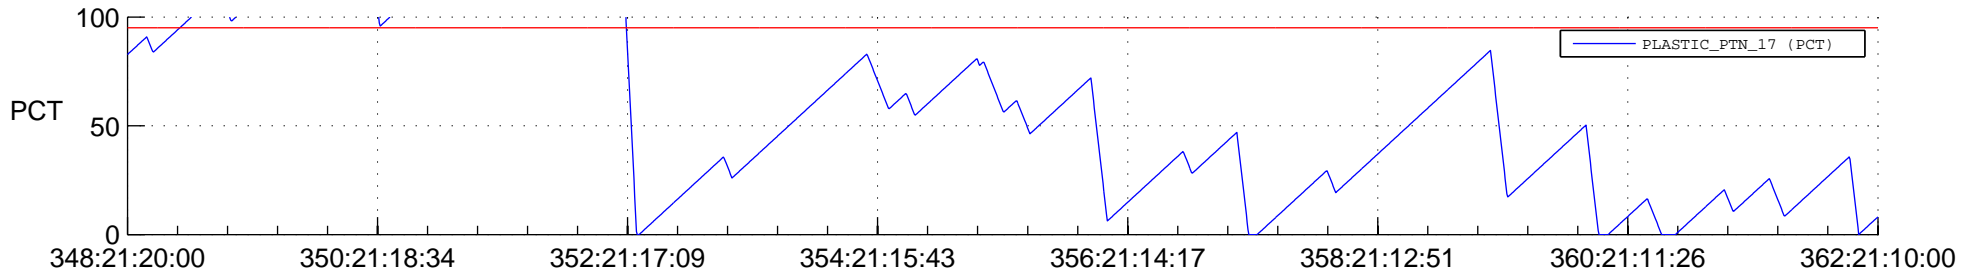

# STEREO BEHIND SSR PCT Full Prediction

## SWAVES\_Percent\_Full\_Prediction

## Spacecraft\_DownLink\_Rate

Ground Time (2012:348:21:20:00.000 -2012:362:21:10:00.000)