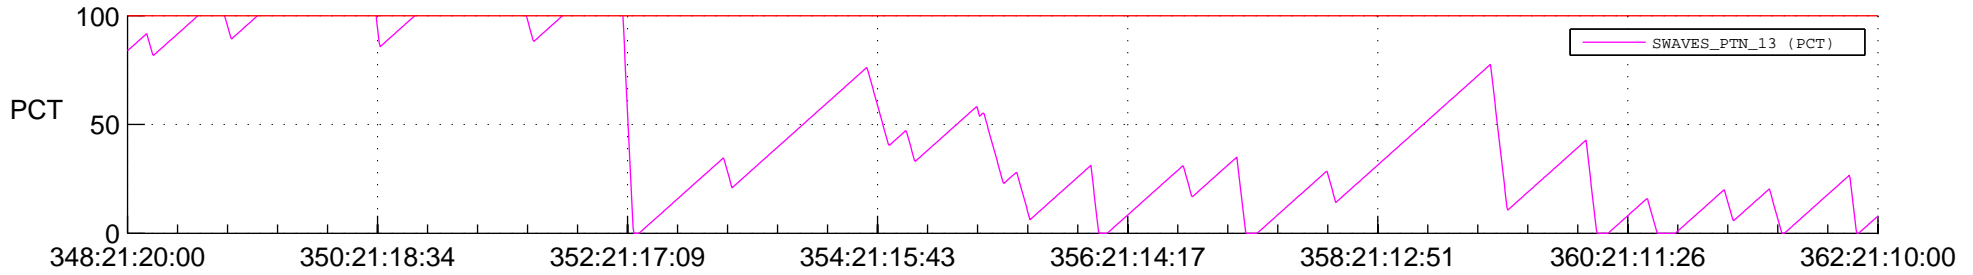

# STEREO BEHIND SSR PCT Full Prediction

## SWAVES\_Percent\_Full\_Prediction

## Spacecraft\_DownLink\_Rate

Ground Time (2012:348:21:20:00.000 -2012:362:21:10:00.000)