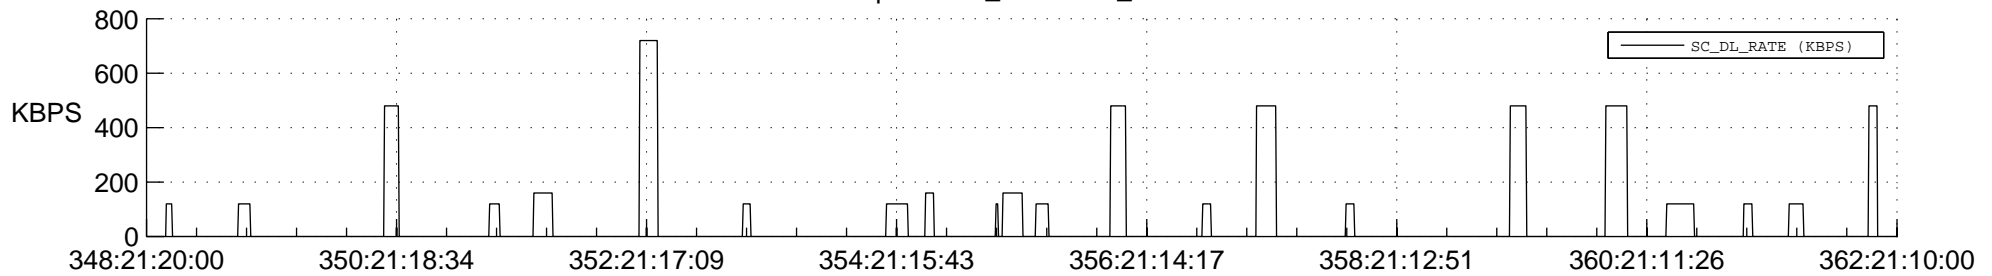

## Spacecraft\_DownLink\_Rate

Ground Time (2012:348:21:20:00.000 -2012:362:21:10:00.000)