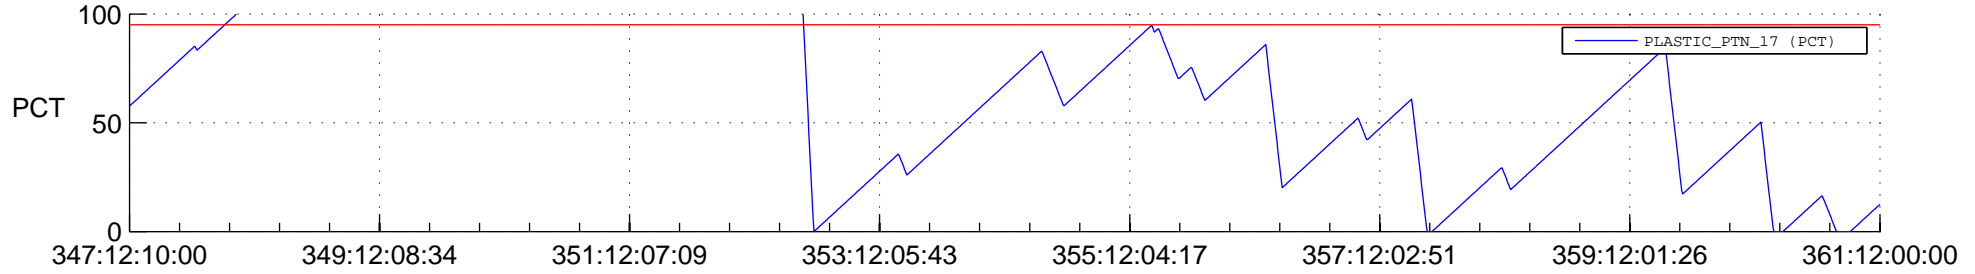

# STEREO BEHIND SSR PCT Full Prediction

## SWAVES\_Percent\_Full\_Prediction

## Spacecraft\_DownLink\_Rate

Ground Time (2012:347:12:10:00.000 -2012:361:12:00:00.000)