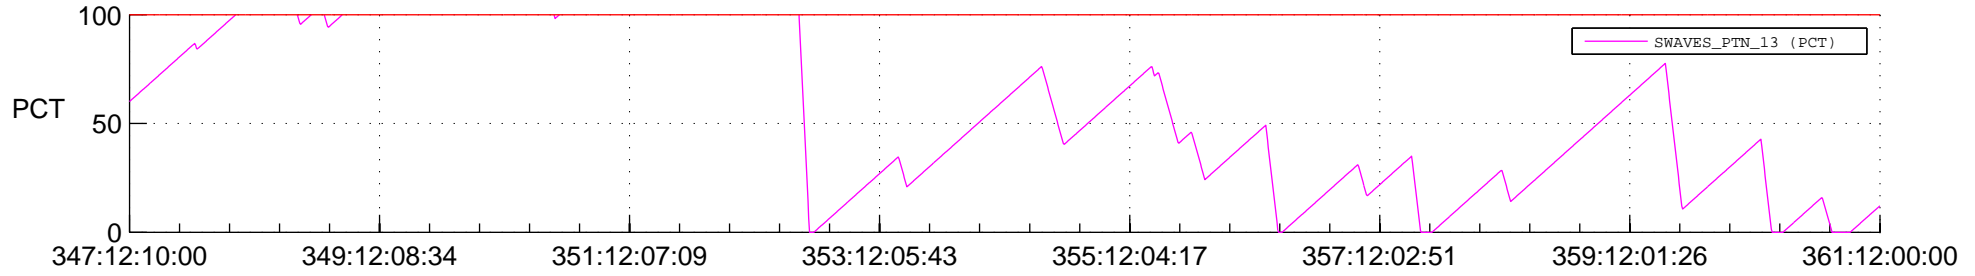

# STEREO BEHIND SSR PCT Full Prediction

## SWAVES\_Percent\_Full\_Prediction

## Spacecraft\_DownLink\_Rate

Ground Time (2012:347:12:10:00.000 -2012:361:12:00:00.000)