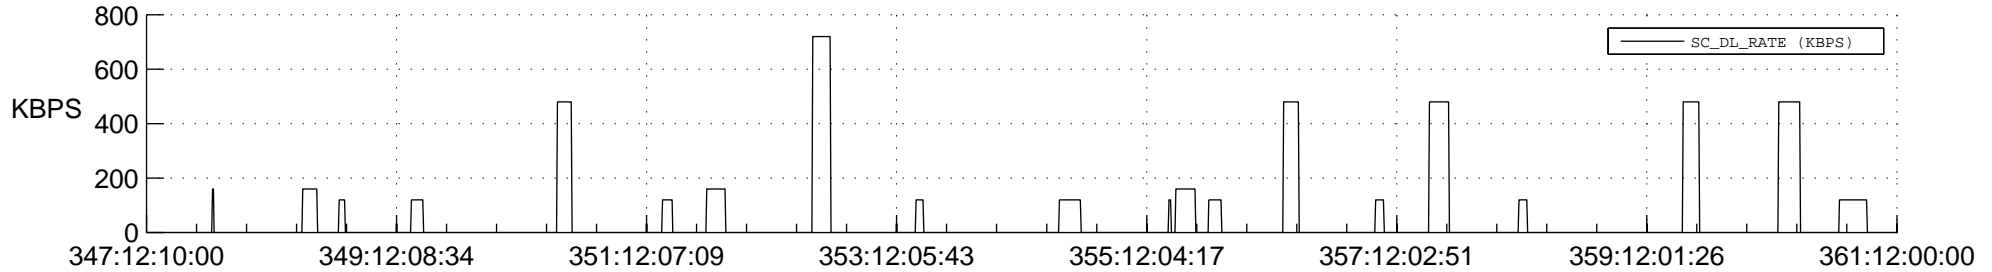

## Spacecraft\_DownLink\_Rate

Ground Time (2012:347:12:10:00.000 -2012:361:12:00:00.000)