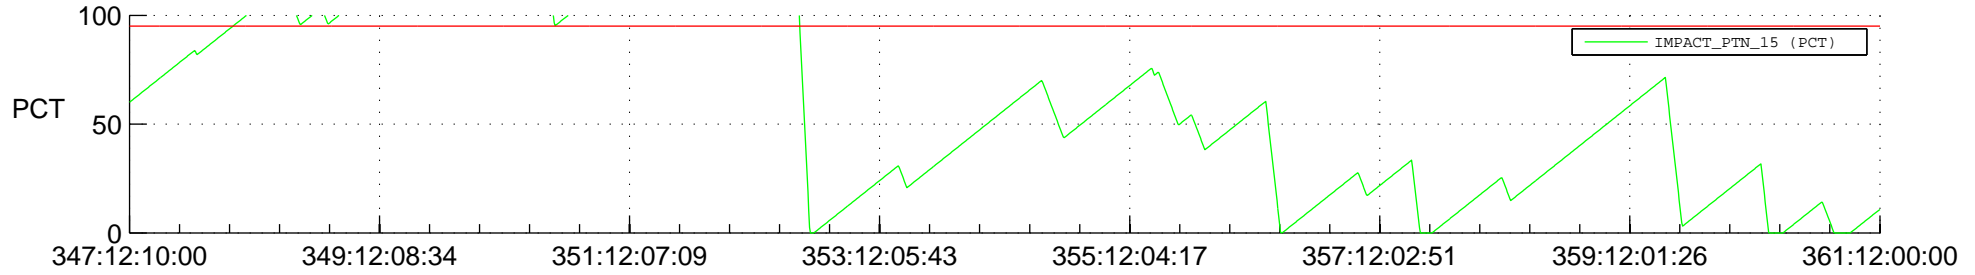

IMPACT_Percent_Full_Prediction