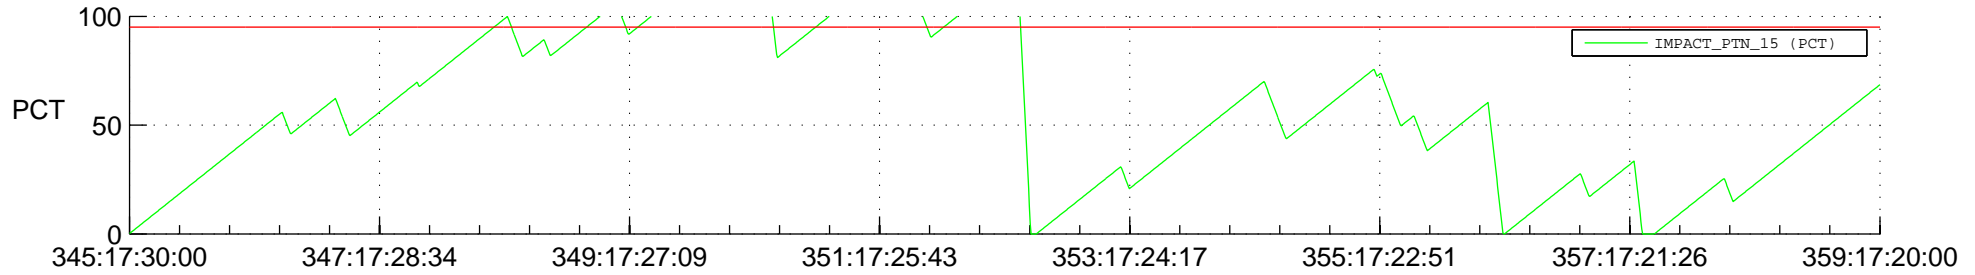

STEREO BEHIND SSR PCT Full Prediction

SWAVES_Percent_Full_Prediction

IMPACT_Percent_Full_Prediction

PLASTIC_Percent_Full_Prediction

Spacecraft_DownLink_Rate

Ground Time (2012:345:17:30:00.000 -2012:359:17:20:00.000)