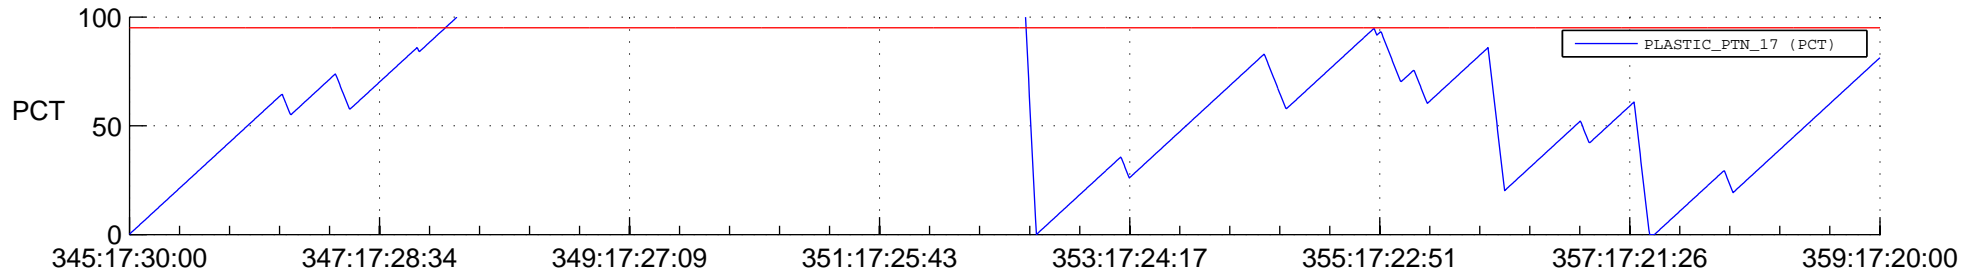

STEREO BEHIND SSR PCT Full Prediction

SWAVES_Percent_Full_Prediction

IMPACT_Percent_Full_Prediction

PLASTIC_Percent_Full_Prediction

Spacecraft_DownLink_Rate

Ground Time (2012:345:17:30:00.000 -2012:359:17:20:00.000)