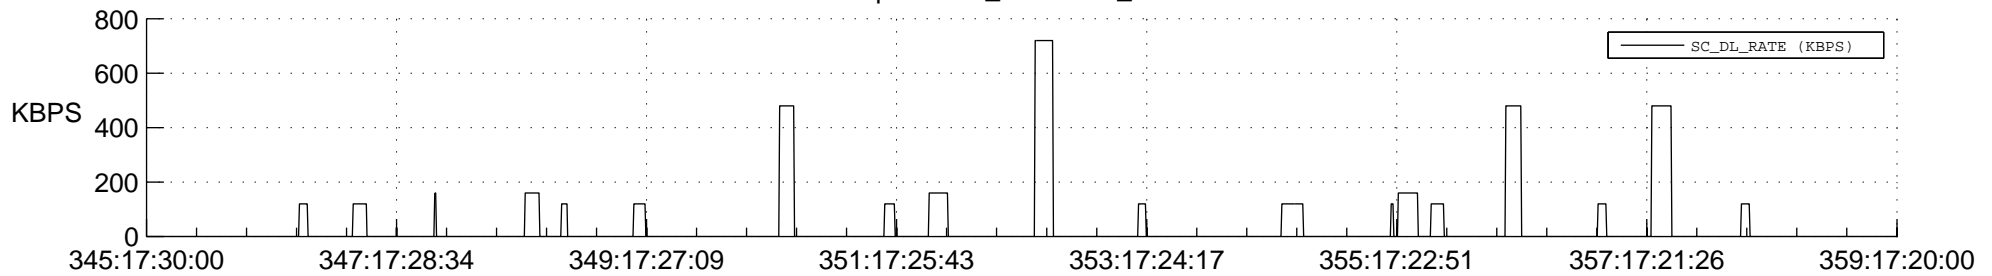

STEREO BEHIND SSR PCT Full Prediction

SWAVES_Percent_Full_Prediction

IMPACT_Percent_Full_Prediction

PLASTIC_Percent_Full_Prediction

Spacecraft_DownLink_Rate

Ground Time (2012:345:17:30:00.000 -2012:359:17:20:00.000)