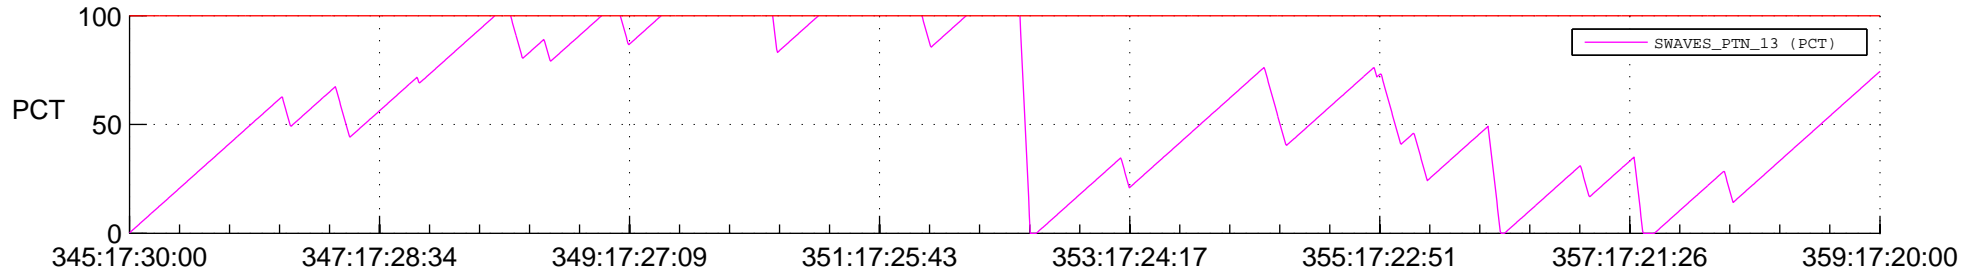

STEREO BEHIND SSR PCT Full Prediction

SWAVES_Percent_Full_Prediction

IMPACT_Percent_Full_Prediction

PLASTIC_Percent_Full_Prediction

Spacecraft_DownLink_Rate

Ground Time (2012:345:17:30:00.000 -2012:359:17:20:00.000)