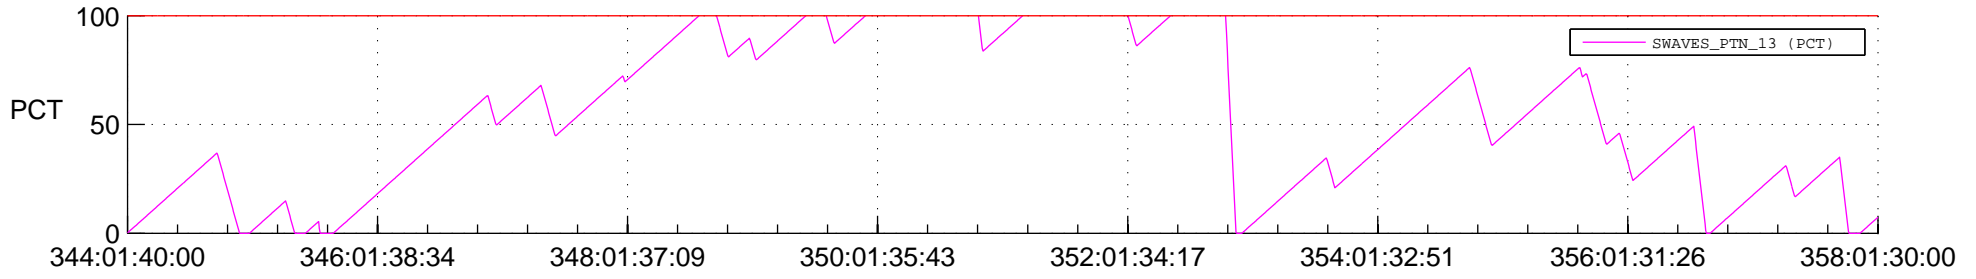

STEREO BEHIND SSR PCT Full Prediction

SWAVES_Percent_Full_Prediction

IMPACT_Percent_Full_Prediction

PLASTIC_Percent_Full_Prediction

Spacecraft_DownLink_Rate