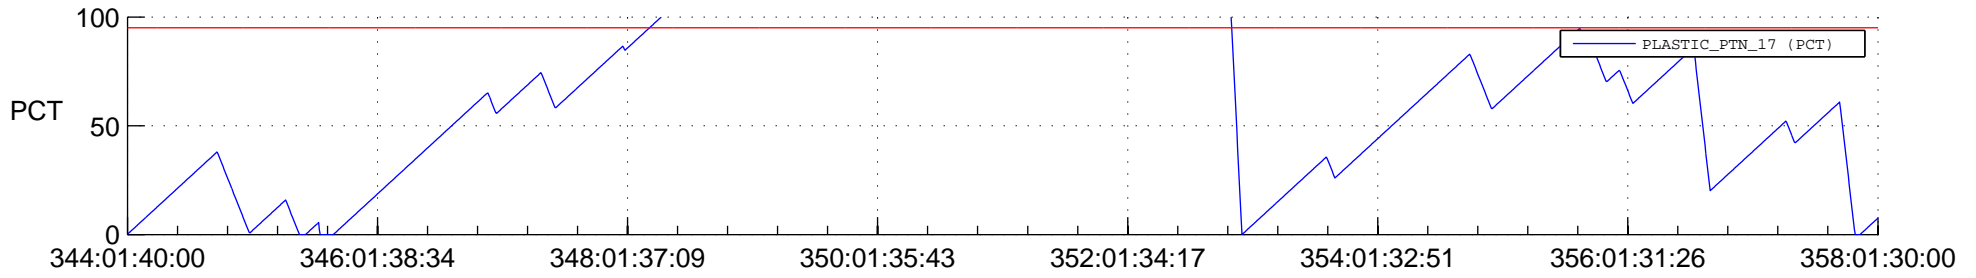

STEREO BEHIND SSR PCT Full Prediction

SWAVES_Percent_Full_Prediction

IMPACT_Percent_Full_Prediction

PLASTIC_Percent_Full_Prediction

Spacecraft_DownLink_Rate