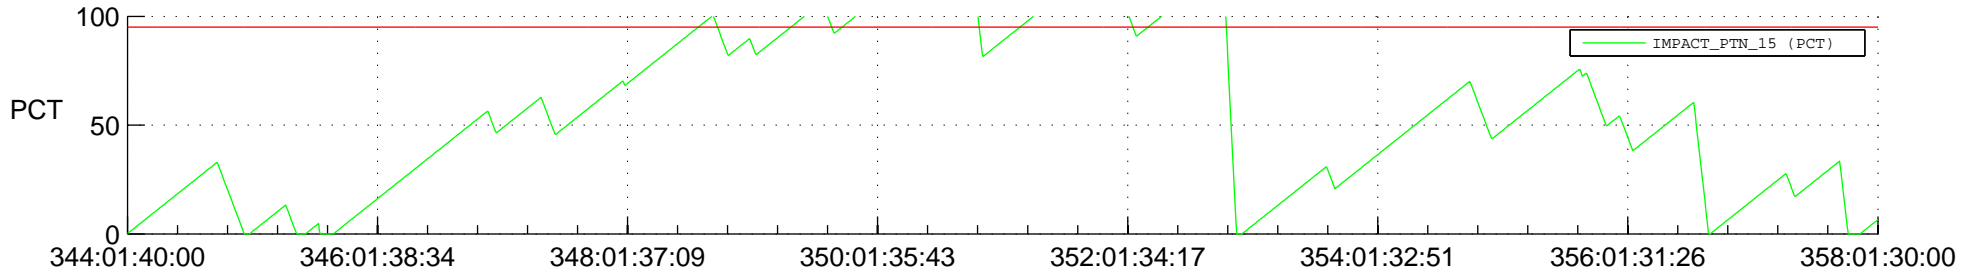

STEREO BEHIND SSR PCT Full Prediction

SWAVES_Percent_Full_Prediction

IMPACT_Percent_Full_Prediction

PLASTIC_Percent_Full_Prediction

Spacecraft_DownLink_Rate