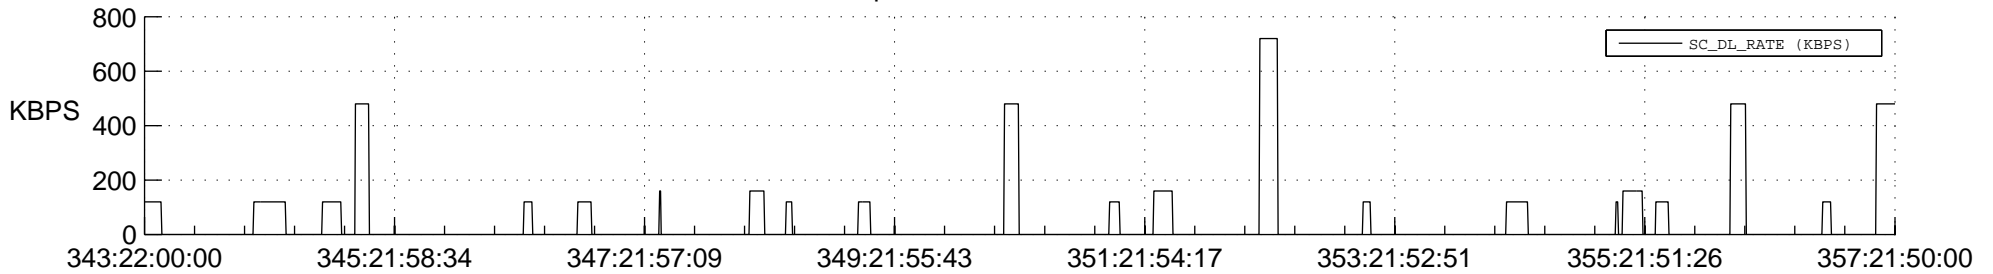

## Spacecraft\_DownLink\_Rate

Ground Time (2012:343:22:00:00.000 -2012:357:21:50:00.000)