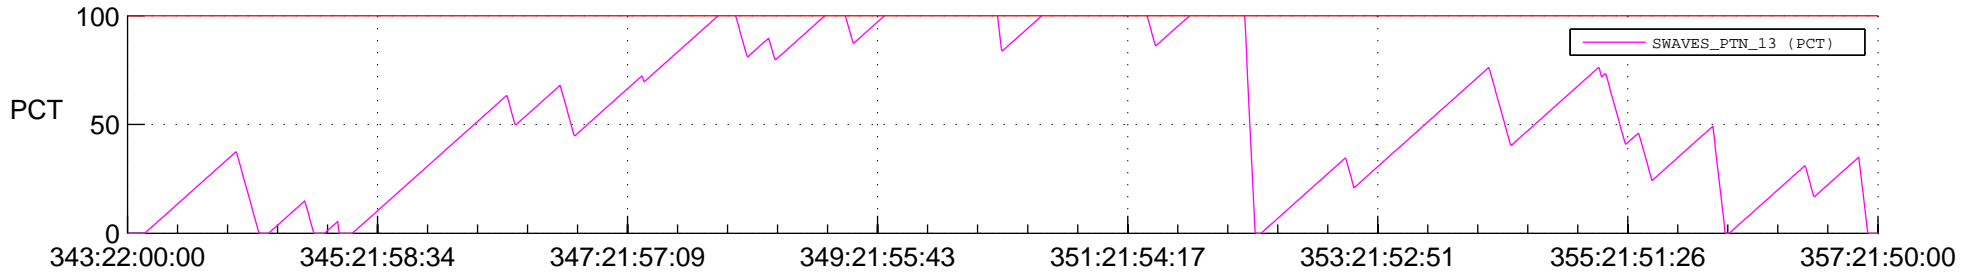

# STEREO BEHIND SSR PCT Full Prediction

## SWAVES\_Percent\_Full\_Prediction

## Spacecraft\_DownLink\_Rate

Ground Time (2012:343:22:00:00.000 -2012:357:21:50:00.000)