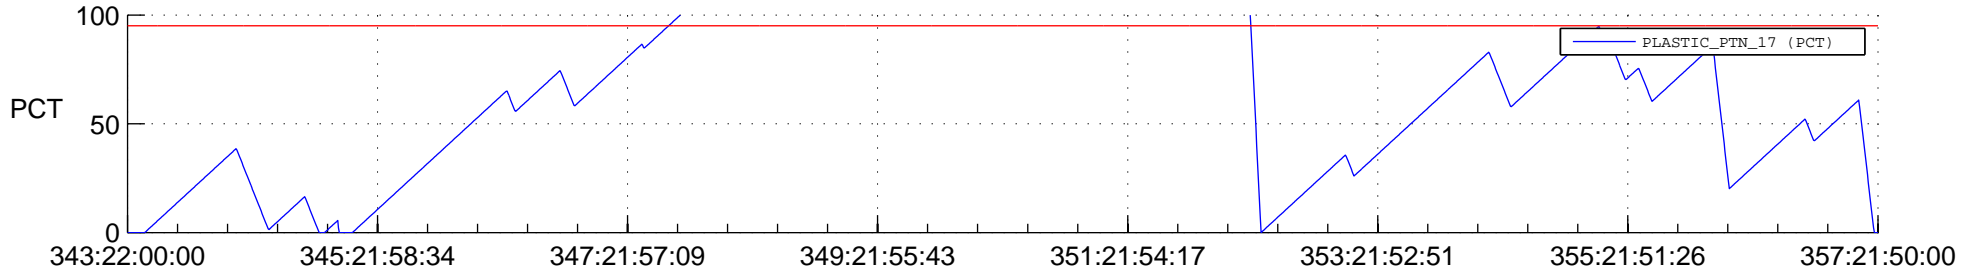

# STEREO BEHIND SSR PCT Full Prediction

## SWAVES\_Percent\_Full\_Prediction

## Spacecraft\_DownLink\_Rate

Ground Time (2012:343:22:00:00.000 -2012:357:21:50:00.000)