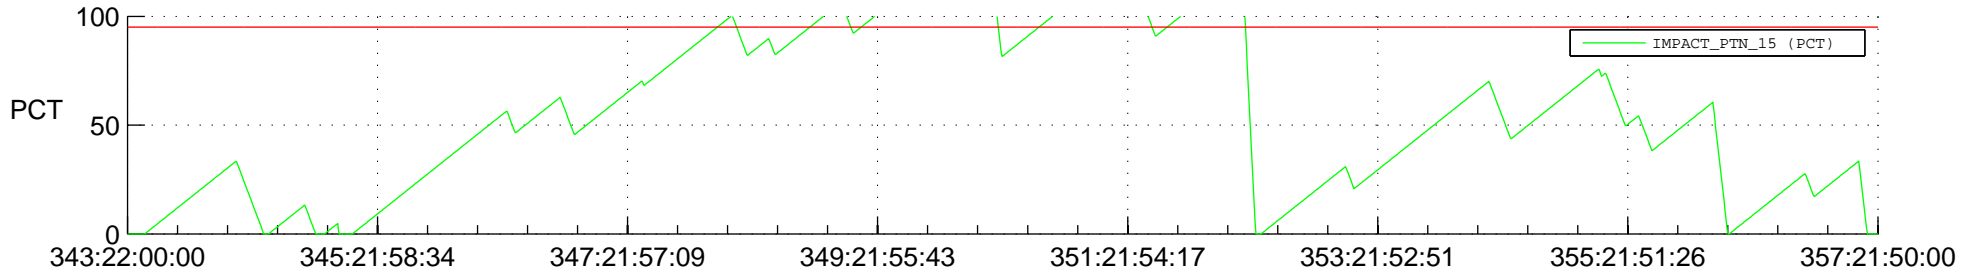

IMPACT_Percent_Full_Prediction