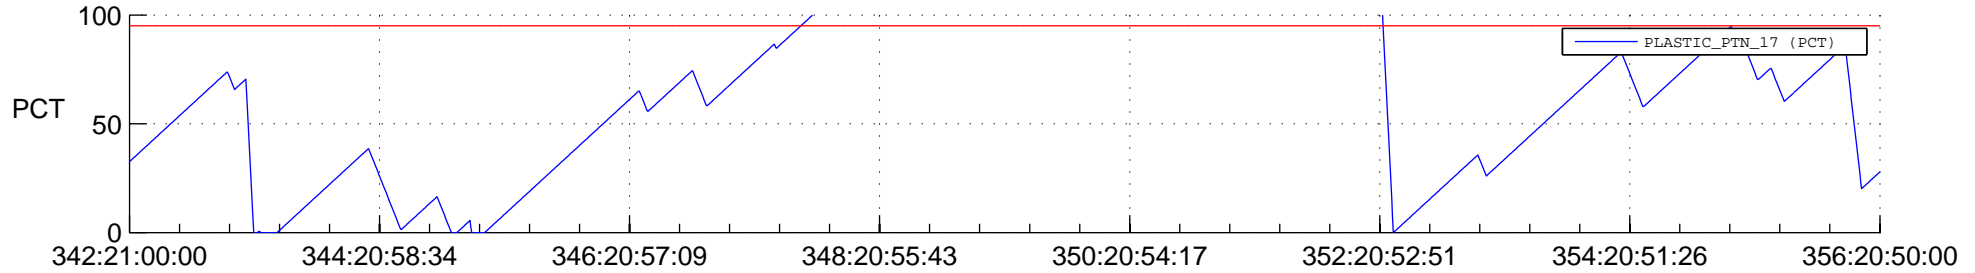

STEREO BEHIND SSR PCT Full Prediction

SWAVES_Percent_Full_Prediction

IMPACT_Percent_Full_Prediction

PLASTIC_Percent_Full_Prediction

Spacecraft_DownLink_Rate

Ground Time (2012:342:21:00:00.000 -2012:356:20:50:00.000)