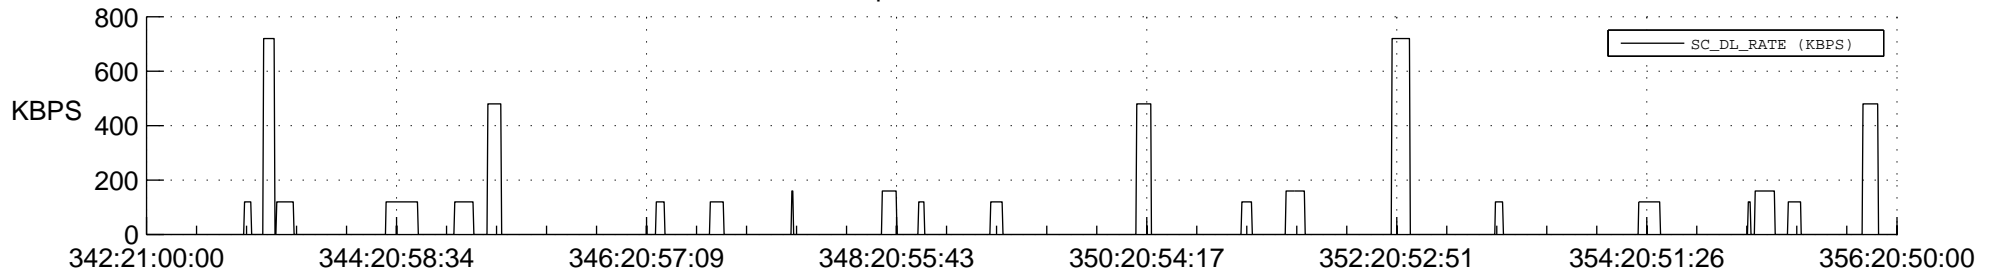

STEREO BEHIND SSR PCT Full Prediction

SWAVES_Percent_Full_Prediction

IMPACT_Percent_Full_Prediction

PLASTIC_Percent_Full_Prediction

Spacecraft_DownLink_Rate

Ground Time (2012:342:21:00:00.000 -2012:356:20:50:00.000)