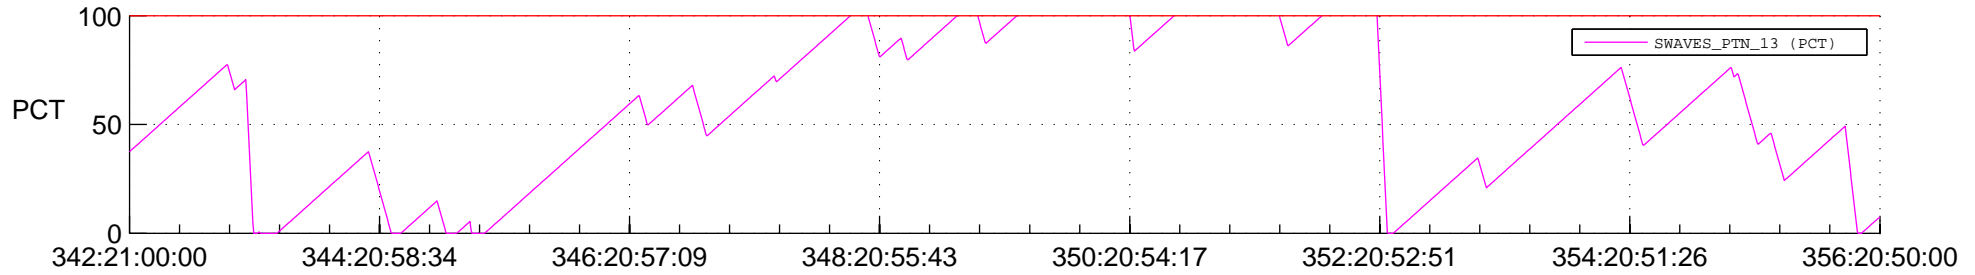

STEREO BEHIND SSR PCT Full Prediction

SWAVES_Percent_Full_Prediction

IMPACT_Percent_Full_Prediction

PLASTIC_Percent_Full_Prediction

Spacecraft_DownLink_Rate

Ground Time (2012:342:21:00:00.000 -2012:356:20:50:00.000)