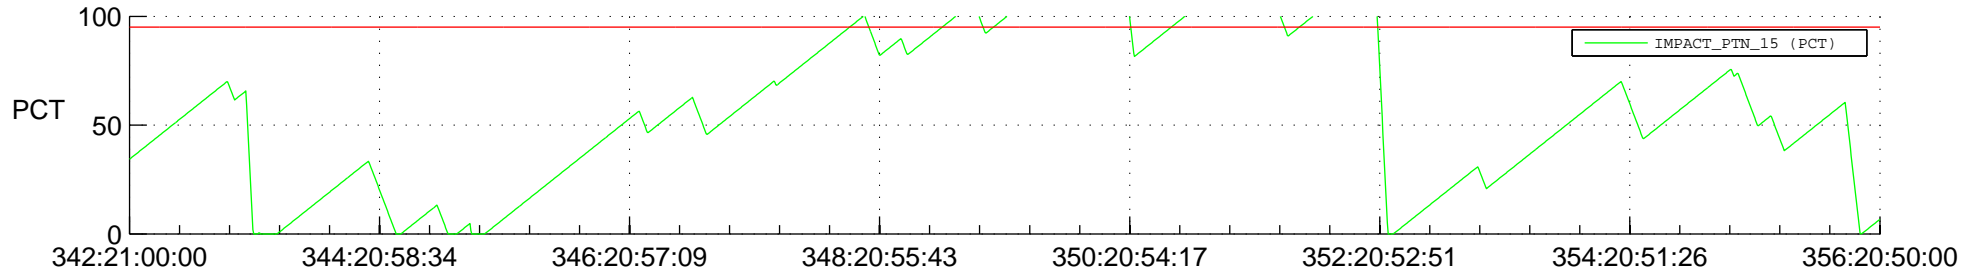

STEREO BEHIND SSR PCT Full Prediction

SWAVES_Percent_Full_Prediction

IMPACT_Percent_Full_Prediction

PLASTIC_Percent_Full_Prediction

Spacecraft_DownLink_Rate

Ground Time (2012:342:21:00:00.000 -2012:356:20:50:00.000)