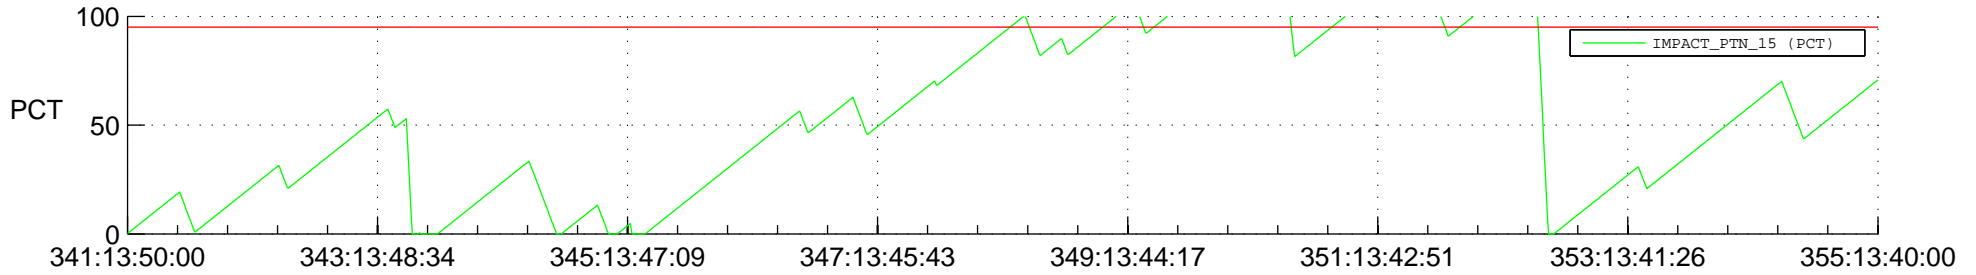

IMPACT_Percent_Full_Prediction