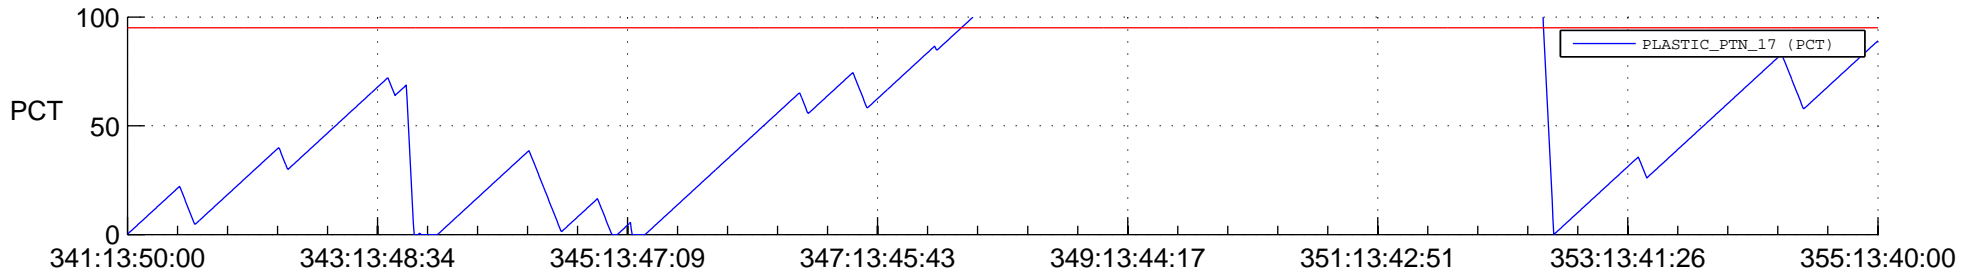

# STEREO BEHIND SSR PCT Full Prediction

## SWAVES\_Percent\_Full\_Prediction

## Spacecraft\_DownLink\_Rate

Ground Time (2012:341:13:50:00.000 -2012:355:13:40:00.000)