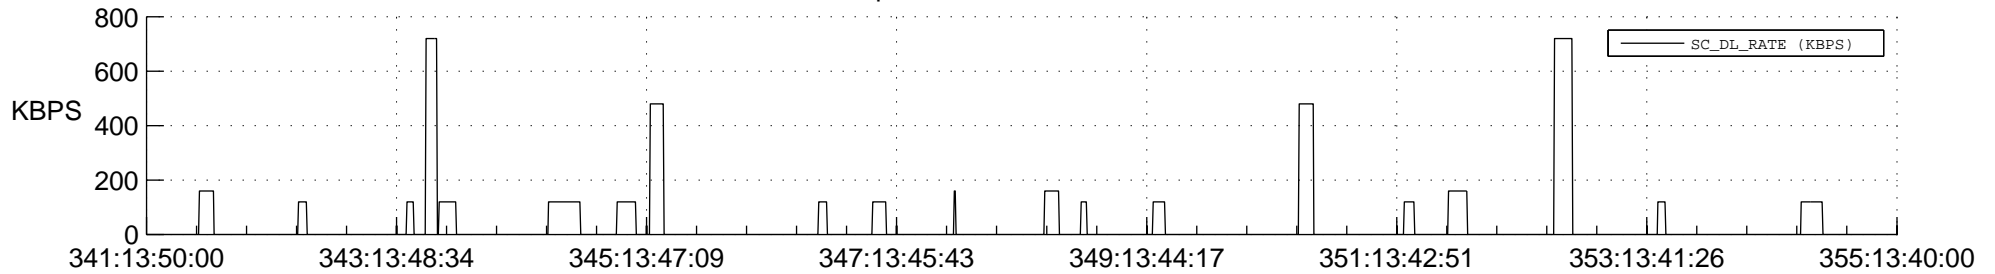

## Spacecraft\_DownLink\_Rate

Ground Time (2012:341:13:50:00.000 -2012:355:13:40:00.000)