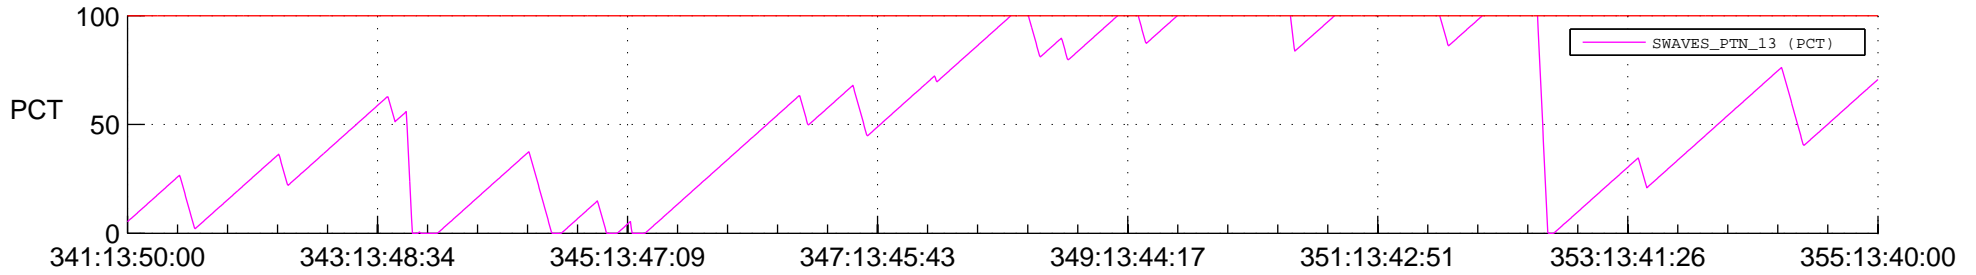

# STEREO BEHIND SSR PCT Full Prediction

## SWAVES\_Percent\_Full\_Prediction

## Spacecraft\_DownLink\_Rate

Ground Time (2012:341:13:50:00.000 -2012:355:13:40:00.000)