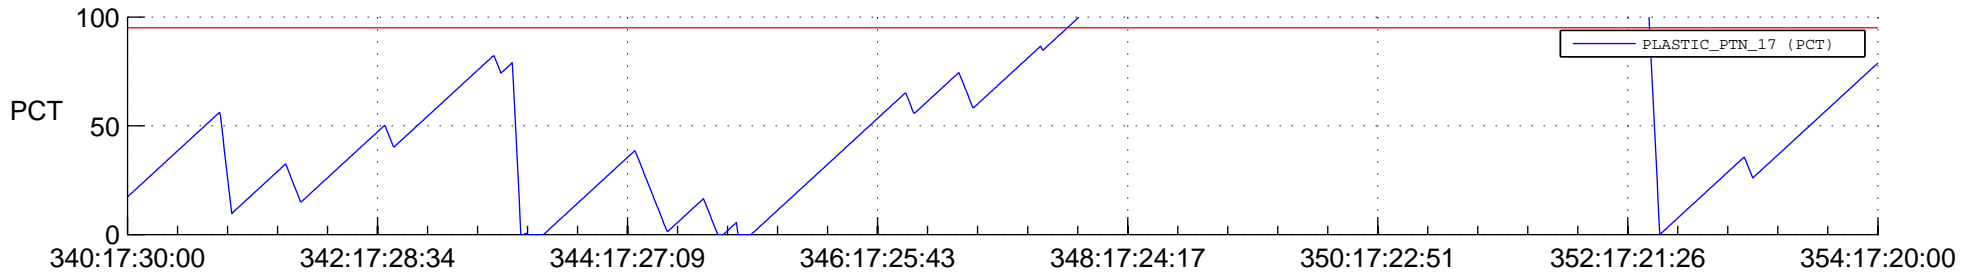

STEREO BEHIND SSR PCT Full Prediction

SWAVES_Percent_Full_Prediction

IMPACT_Percent_Full_Prediction

PLASTIC_Percent_Full_Prediction

Spacecraft_DownLink_Rate

Ground Time (2012:340:17:30:00.000 -2012:354:17:20:00.000)