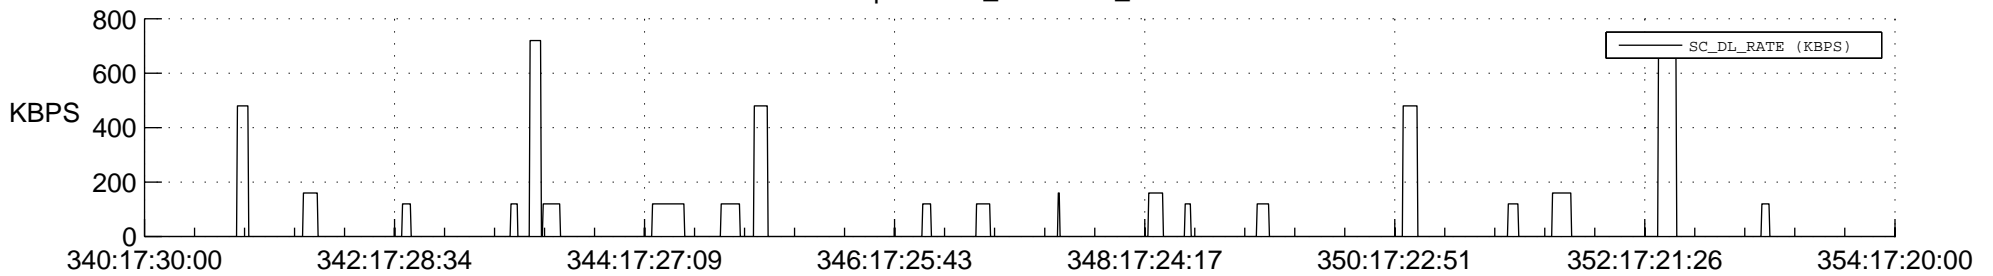

STEREO BEHIND SSR PCT Full Prediction

SWAVES_Percent_Full_Prediction

IMPACT_Percent_Full_Prediction

PLASTIC_Percent_Full_Prediction

Spacecraft_DownLink_Rate

Ground Time (2012:340:17:30:00.000 -2012:354:17:20:00.000)