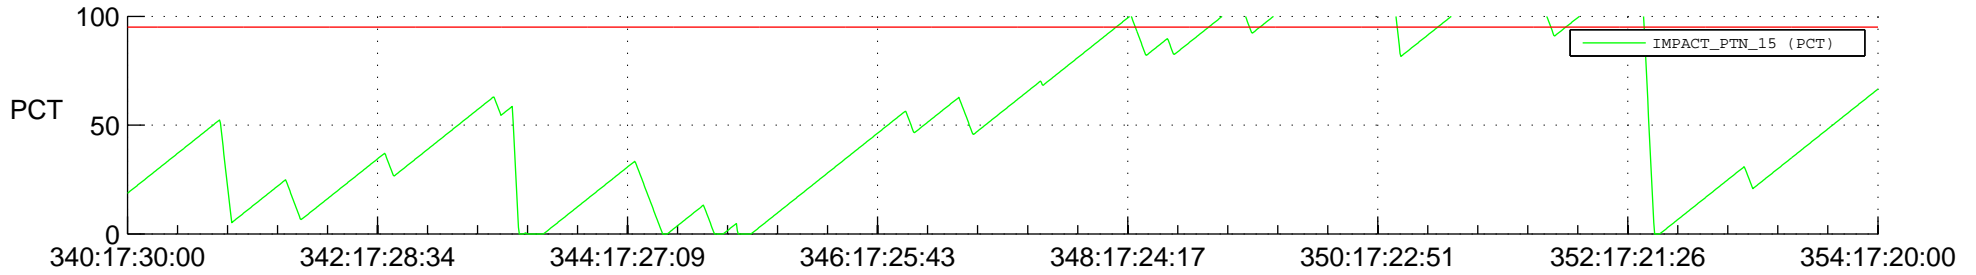

STEREO BEHIND SSR PCT Full Prediction

SWAVES_Percent_Full_Prediction

IMPACT_Percent_Full_Prediction

PLASTIC_Percent_Full_Prediction

Spacecraft_DownLink_Rate

Ground Time (2012:340:17:30:00.000 -2012:354:17:20:00.000)