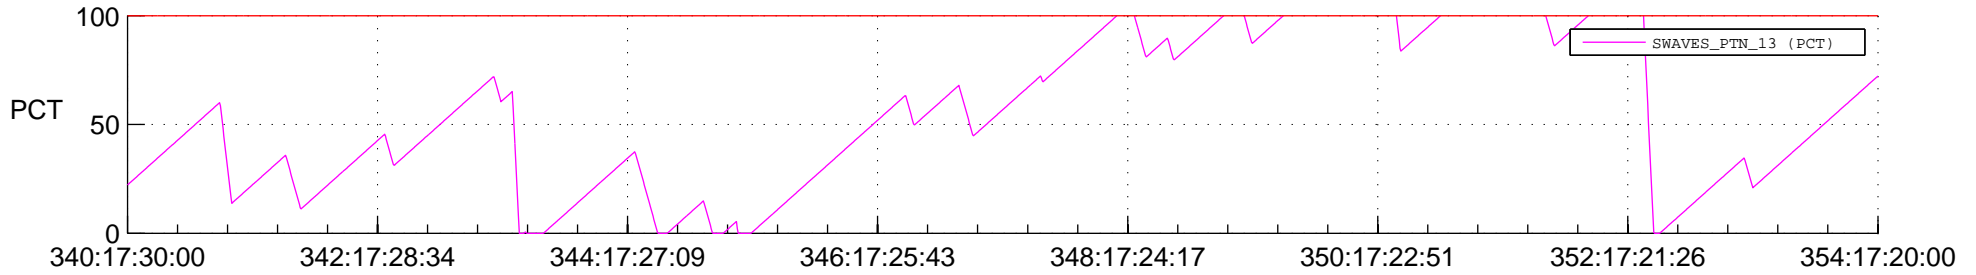

STEREO BEHIND SSR PCT Full Prediction

SWAVES_Percent_Full_Prediction

IMPACT_Percent_Full_Prediction

PLASTIC_Percent_Full_Prediction

Spacecraft_DownLink_Rate

Ground Time (2012:340:17:30:00.000 -2012:354:17:20:00.000)