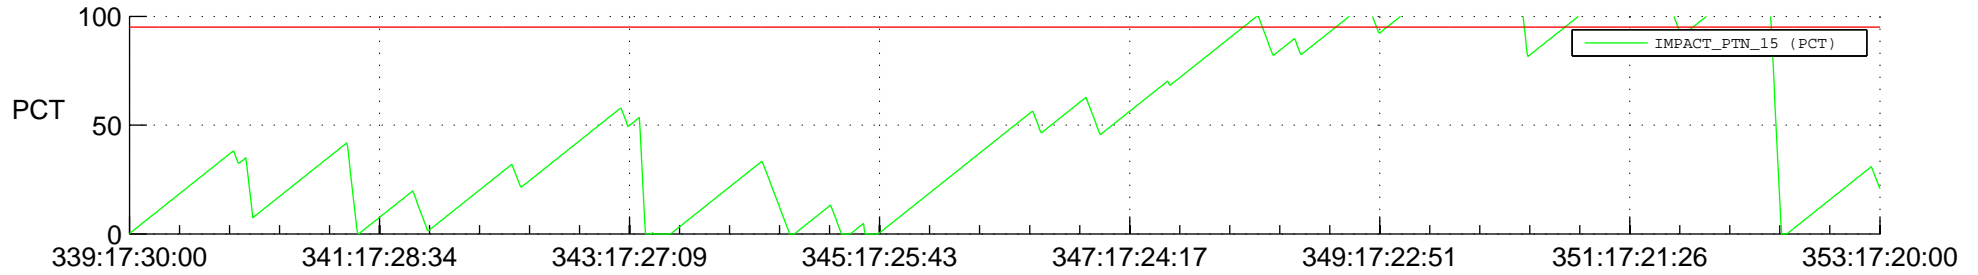

STEREO BEHIND SSR PCT Full Prediction

SWAVES_Percent_Full_Prediction

IMPACT_Percent_Full_Prediction

PLASTIC_Percent_Full_Prediction

Spacecraft_DownLink_Rate

Ground Time (2012:339:17:30:00.000 -2012:353:17:20:00.000)