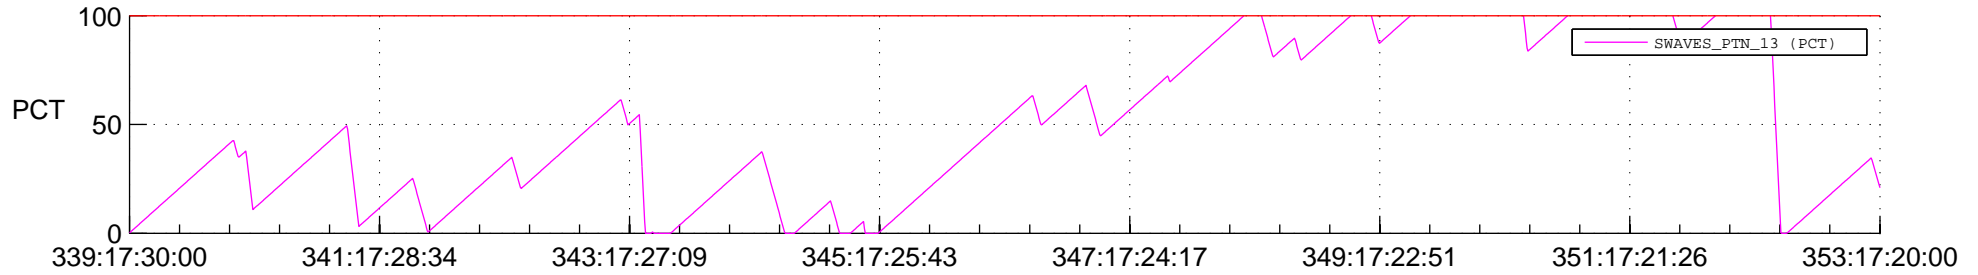

STEREO BEHIND SSR PCT Full Prediction

SWAVES_Percent_Full_Prediction

IMPACT_Percent_Full_Prediction

PLASTIC_Percent_Full_Prediction

Spacecraft_DownLink_Rate

Ground Time (2012:339:17:30:00.000 -2012:353:17:20:00.000)