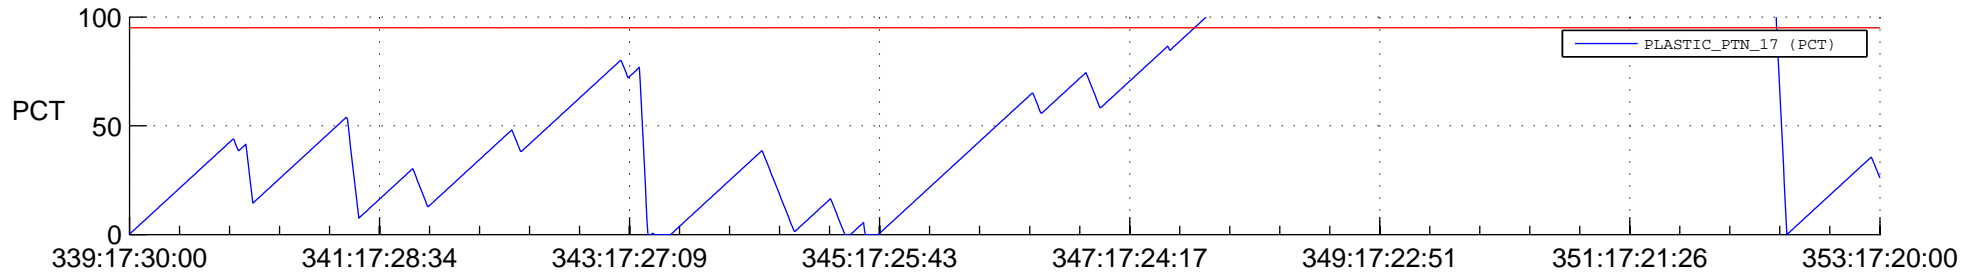

STEREO BEHIND SSR PCT Full Prediction

SWAVES_Percent_Full_Prediction

IMPACT_Percent_Full_Prediction

PLASTIC_Percent_Full_Prediction

Spacecraft_DownLink_Rate

Ground Time (2012:339:17:30:00.000 -2012:353:17:20:00.000)