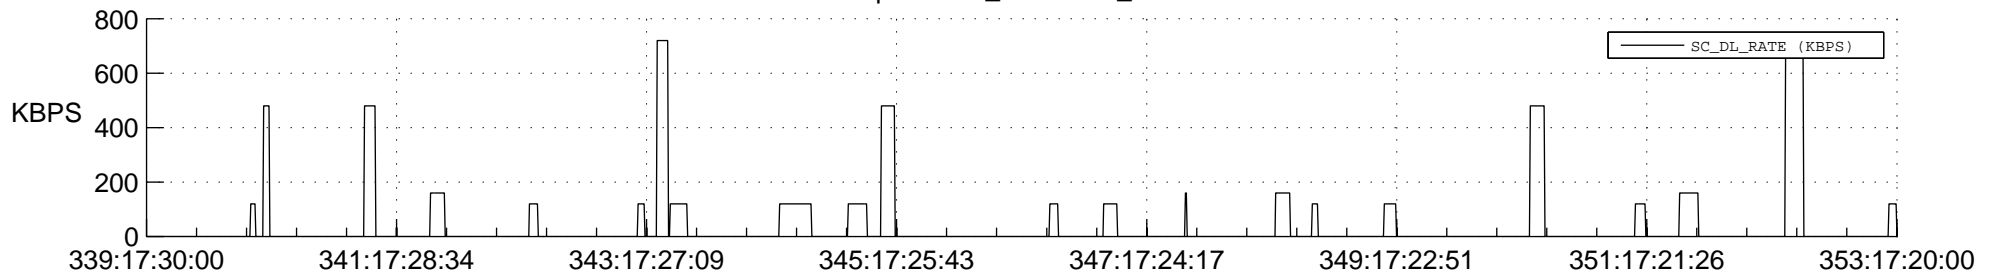

STEREO BEHIND SSR PCT Full Prediction

SWAVES_Percent_Full_Prediction

IMPACT_Percent_Full_Prediction

PLASTIC_Percent_Full_Prediction

Spacecraft_DownLink_Rate

Ground Time (2012:339:17:30:00.000 -2012:353:17:20:00.000)