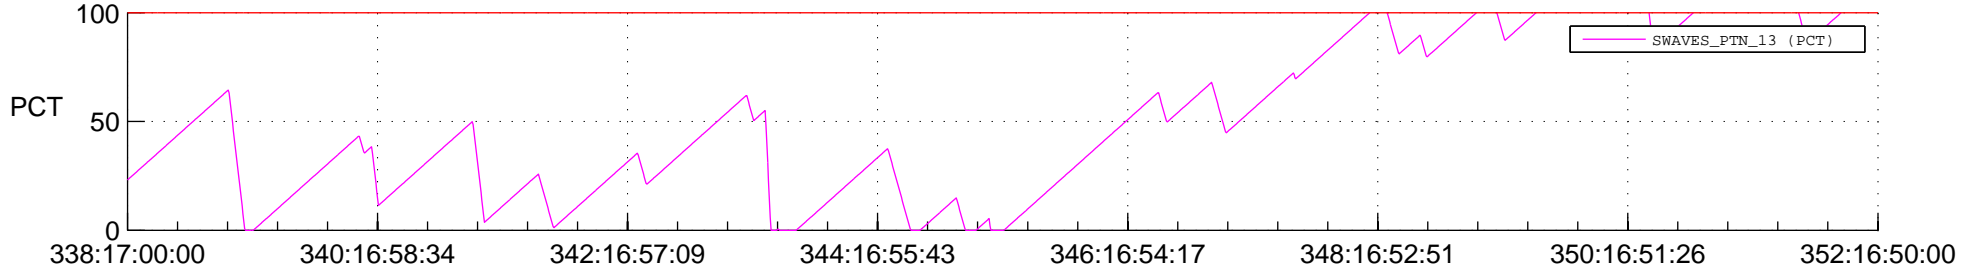

STEREO BEHIND SSR PCT Full Prediction

SWAVES_Percent_Full_Prediction