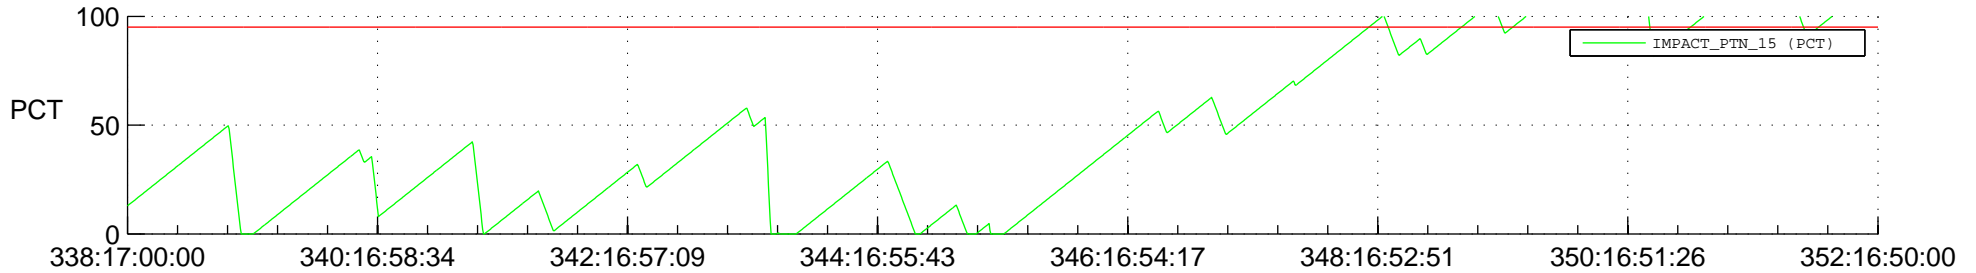

IMPACT_Percent_Full_Prediction