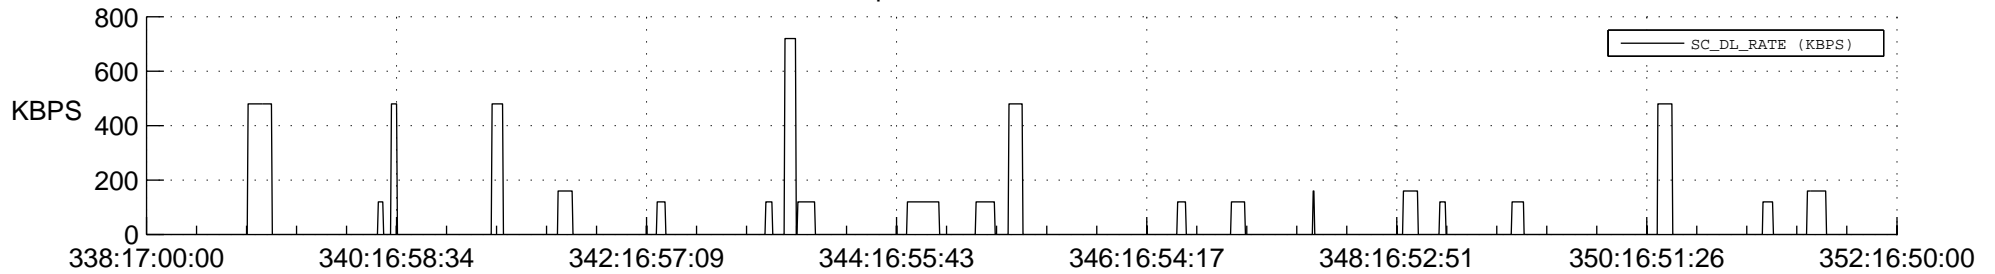

## Spacecraft\_DownLink\_Rate

Ground Time (2012:338:17:00:00.000 -2012:352:16:50:00.000)