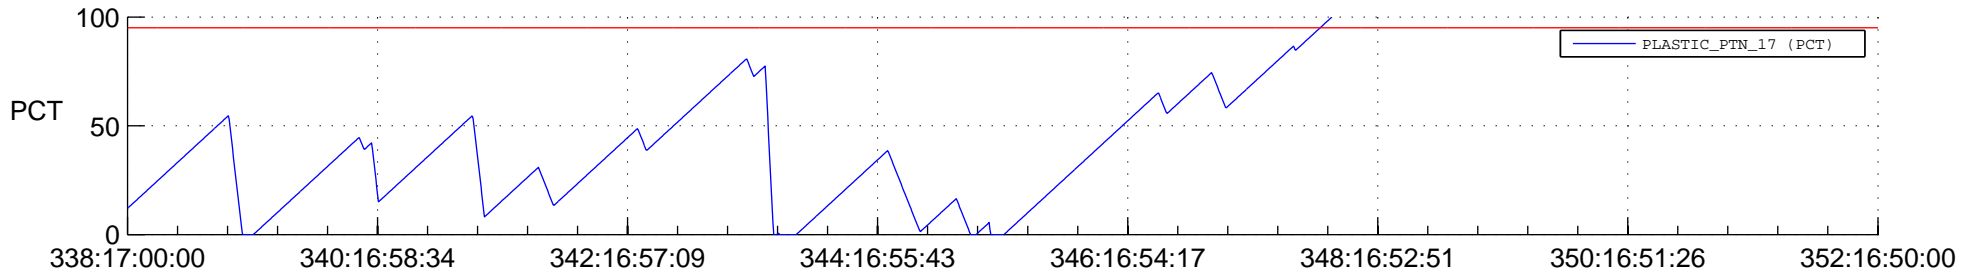

## SWAVES\_Percent\_Full\_Prediction

## Spacecraft\_DownLink\_Rate

Ground Time (2012:338:17:00:00.000 -2012:352:16:50:00.000)