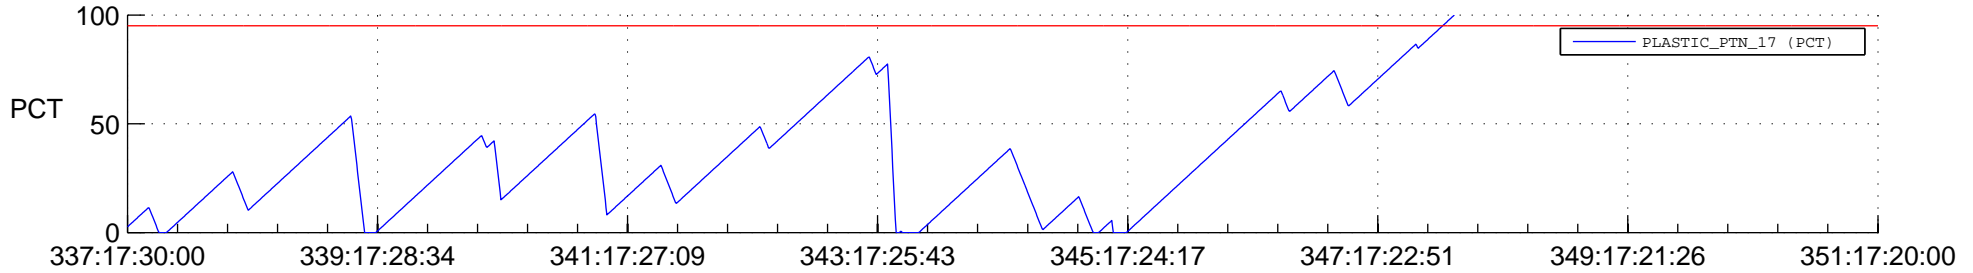

STEREO BEHIND SSR PCT Full Prediction

SWAVES_Percent_Full_Prediction

IMPACT_Percent_Full_Prediction

PLASTIC_Percent_Full_Prediction

Spacecraft_DownLink_Rate

Ground Time (2012:337:17:30:00.000 -2012:351:17:20:00.000)