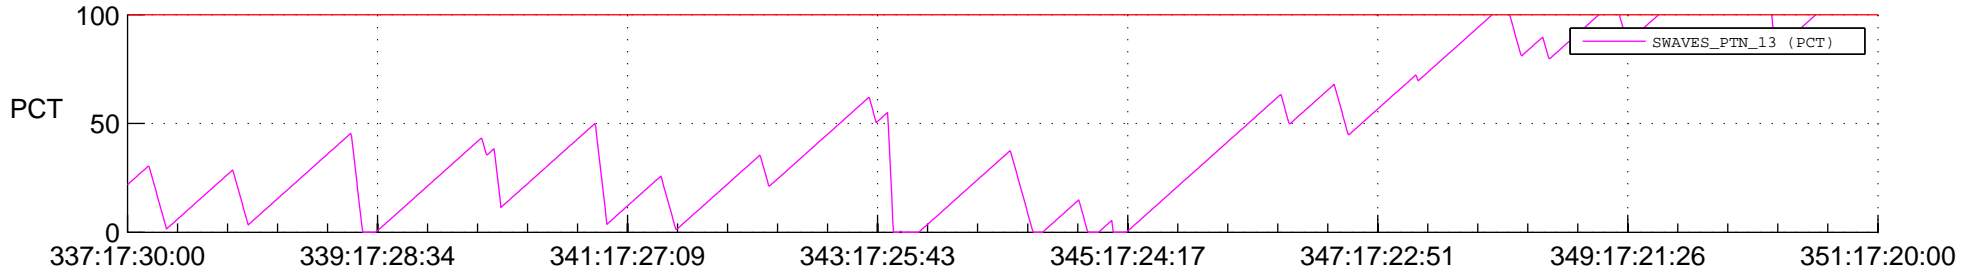

STEREO BEHIND SSR PCT Full Prediction

SWAVES_Percent_Full_Prediction

IMPACT_Percent_Full_Prediction

PLASTIC_Percent_Full_Prediction

Spacecraft_DownLink_Rate

Ground Time (2012:337:17:30:00.000 -2012:351:17:20:00.000)