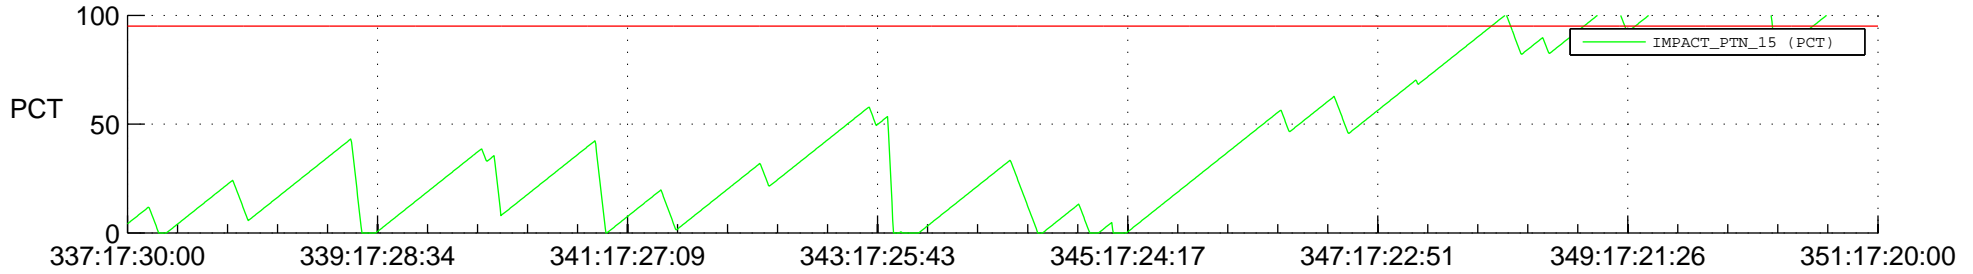

STEREO BEHIND SSR PCT Full Prediction

SWAVES_Percent_Full_Prediction

IMPACT_Percent_Full_Prediction

PLASTIC_Percent_Full_Prediction

Spacecraft_DownLink_Rate

Ground Time (2012:337:17:30:00.000 -2012:351:17:20:00.000)