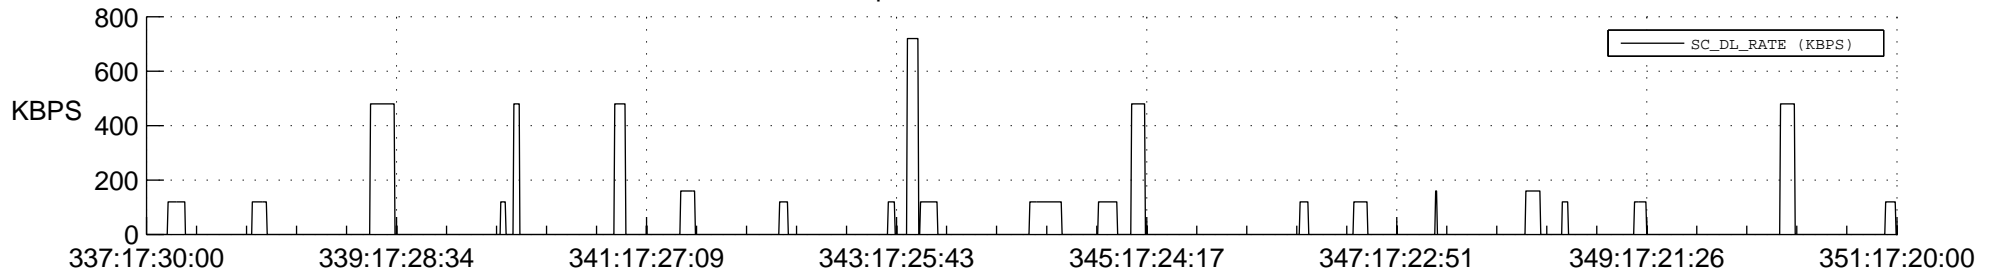

STEREO BEHIND SSR PCT Full Prediction

SWAVES_Percent_Full_Prediction

IMPACT_Percent_Full_Prediction

PLASTIC_Percent_Full_Prediction

Spacecraft_DownLink_Rate

Ground Time (2012:337:17:30:00.000 -2012:351:17:20:00.000)