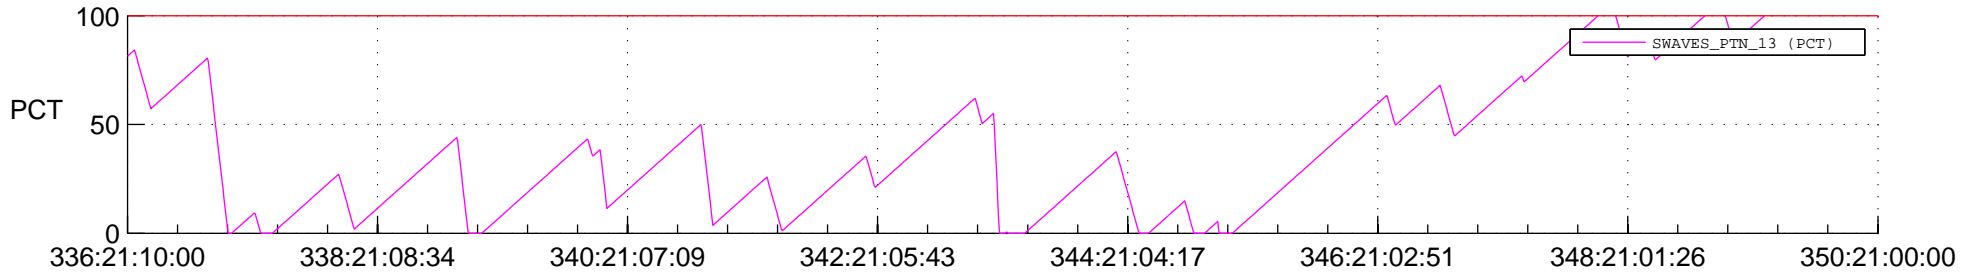

# STEREO BEHIND SSR PCT Full Prediction

## SWAVES\_Percent\_Full\_Prediction

## Spacecraft\_DownLink\_Rate

Ground Time (2012:336:21:10:00.000 -2012:350:21:00:00.000)