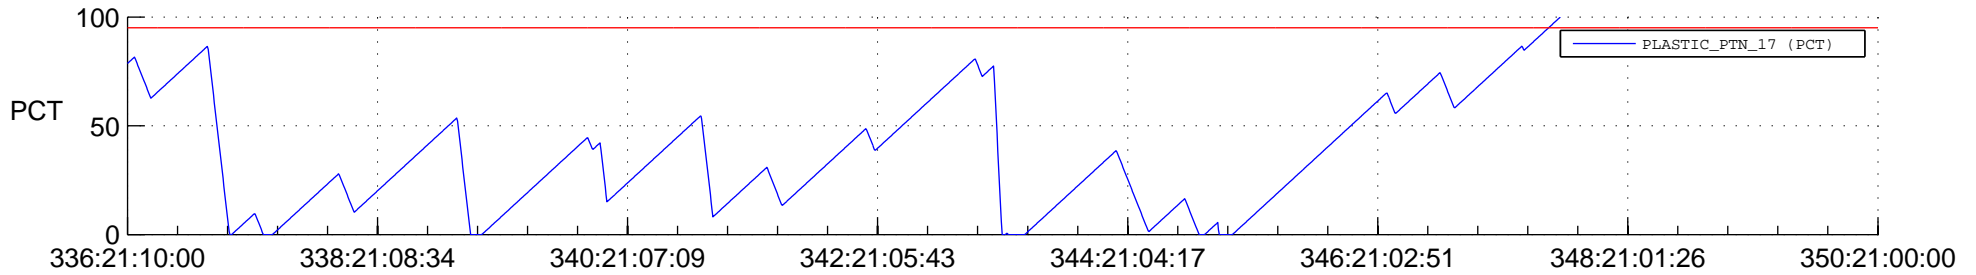

## SWAVES\_Percent\_Full\_Prediction

## Spacecraft\_DownLink\_Rate

Ground Time (2012:336:21:10:00.000 -2012:350:21:00:00.000)