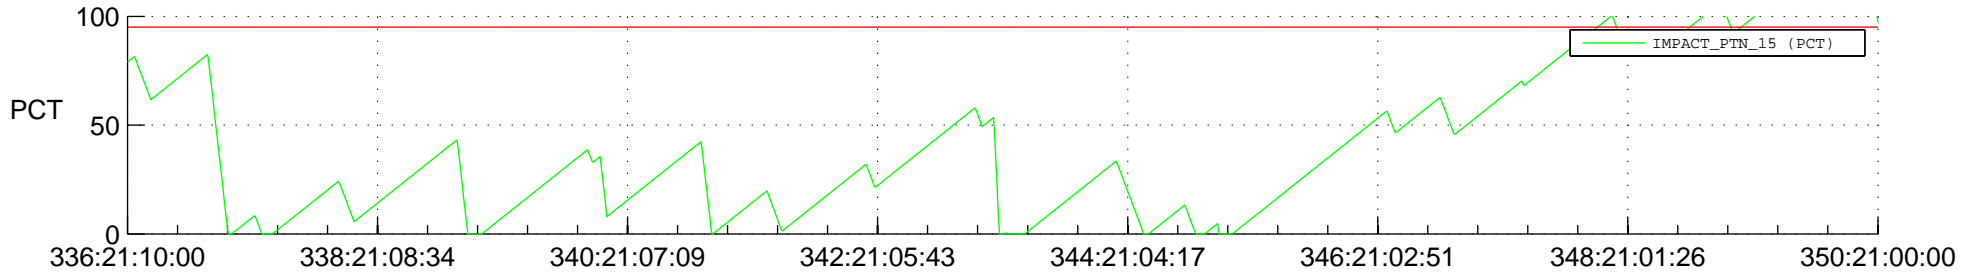

IMPACT_Percent_Full_Prediction