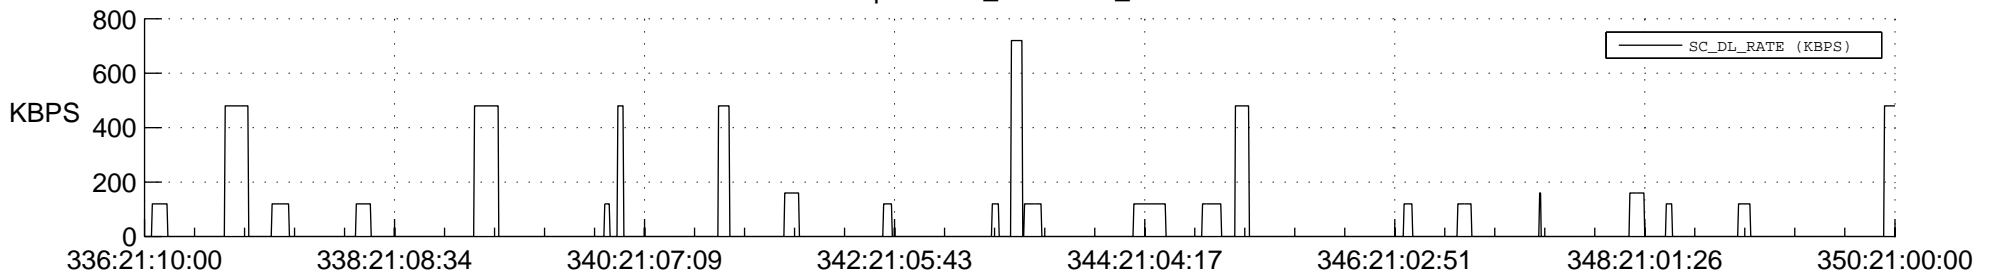

## Spacecraft\_DownLink\_Rate

Ground Time (2012:336:21:10:00.000 -2012:350:21:00:00.000)