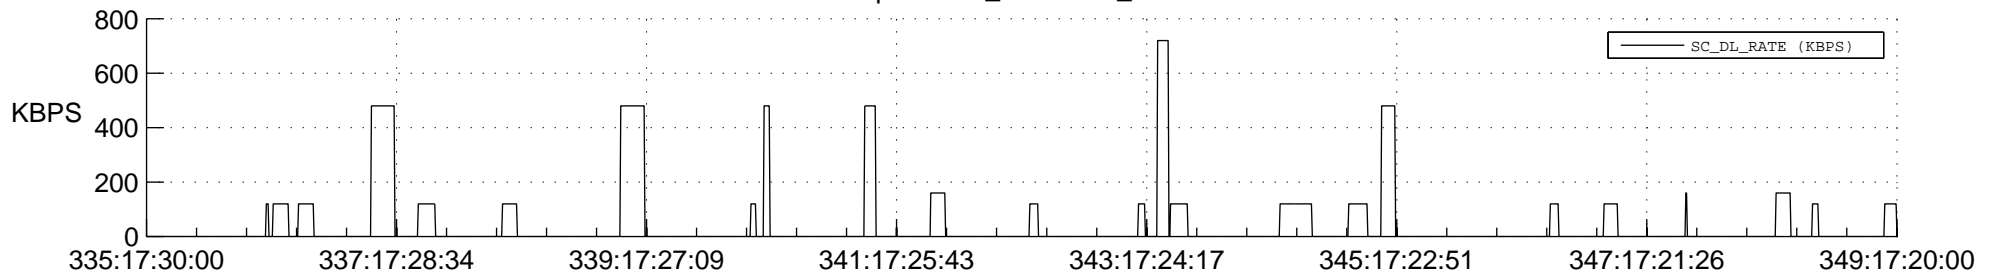

STEREO BEHIND SSR PCT Full Prediction

SWAVES_Percent_Full_Prediction

IMPACT_Percent_Full_Prediction

PLASTIC_Percent_Full_Prediction

Spacecraft_DownLink_Rate

Ground Time (2012:335:17:30:00.000 -2012:349:17:20:00.000)