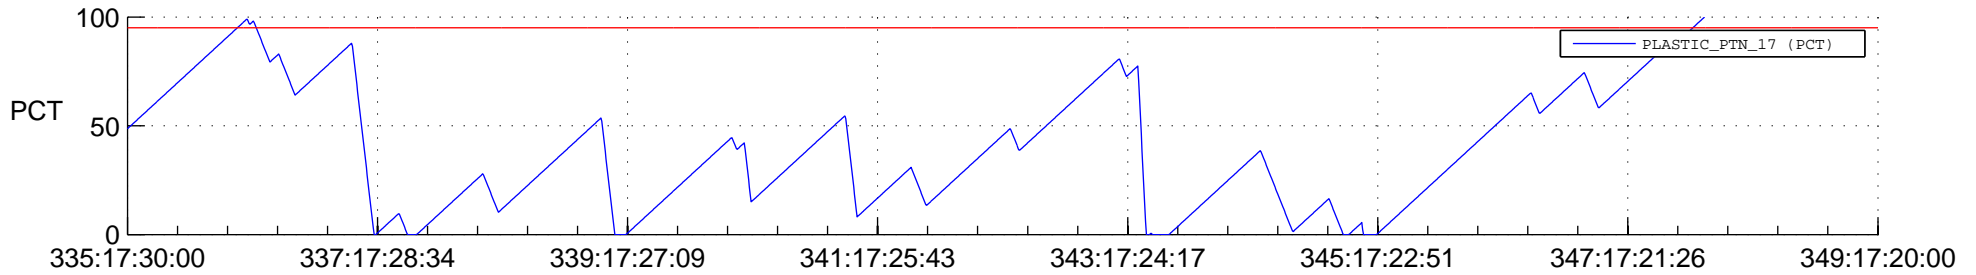

STEREO BEHIND SSR PCT Full Prediction

SWAVES_Percent_Full_Prediction

IMPACT_Percent_Full_Prediction

PLASTIC_Percent_Full_Prediction

Spacecraft_DownLink_Rate

Ground Time (2012:335:17:30:00.000 -2012:349:17:20:00.000)