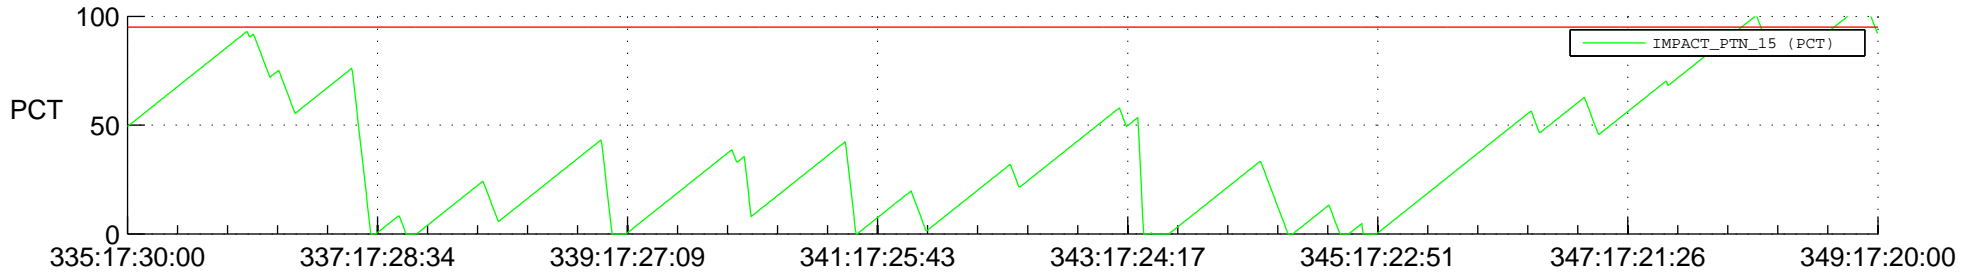

STEREO BEHIND SSR PCT Full Prediction

SWAVES_Percent_Full_Prediction

IMPACT_Percent_Full_Prediction

PLASTIC_Percent_Full_Prediction

Spacecraft_DownLink_Rate

Ground Time (2012:335:17:30:00.000 -2012:349:17:20:00.000)