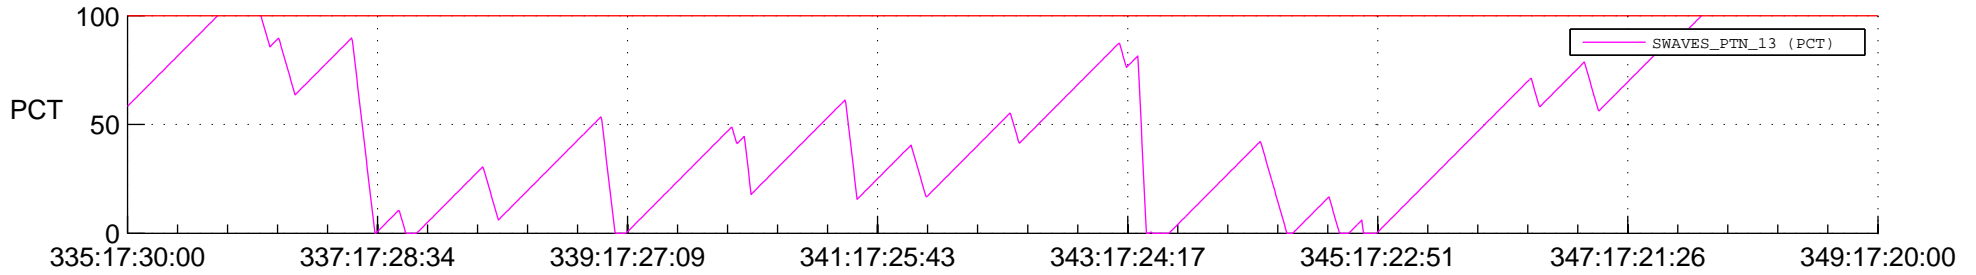

STEREO BEHIND SSR PCT Full Prediction

SWAVES_Percent_Full_Prediction

IMPACT_Percent_Full_Prediction

PLASTIC_Percent_Full_Prediction

Spacecraft_DownLink_Rate

Ground Time (2012:335:17:30:00.000 -2012:349:17:20:00.000)