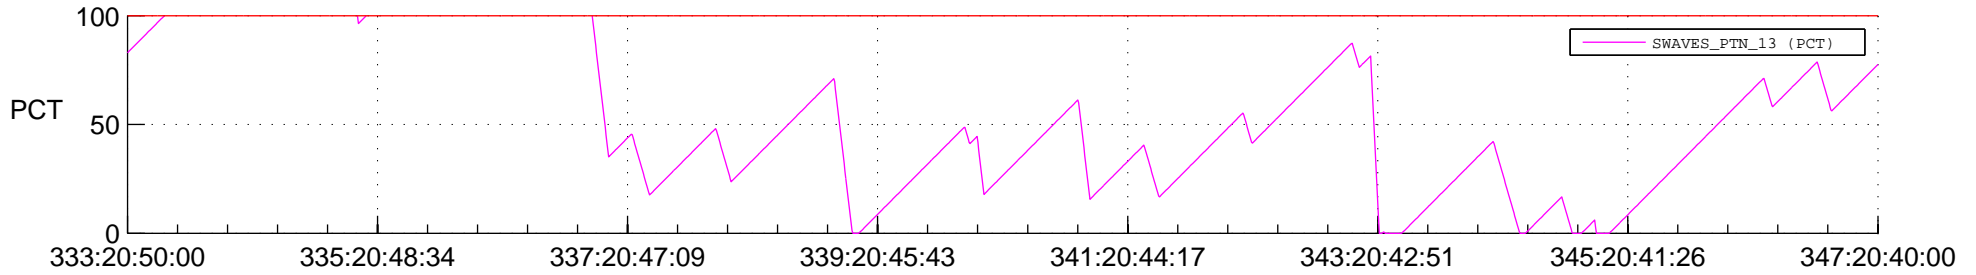

# STEREO BEHIND SSR PCT Full Prediction

## SWAVES\_Percent\_Full\_Prediction

## Spacecraft\_DownLink\_Rate

Ground Time (2012:333:20:50:00.000 -2012:347:20:40:00.000)