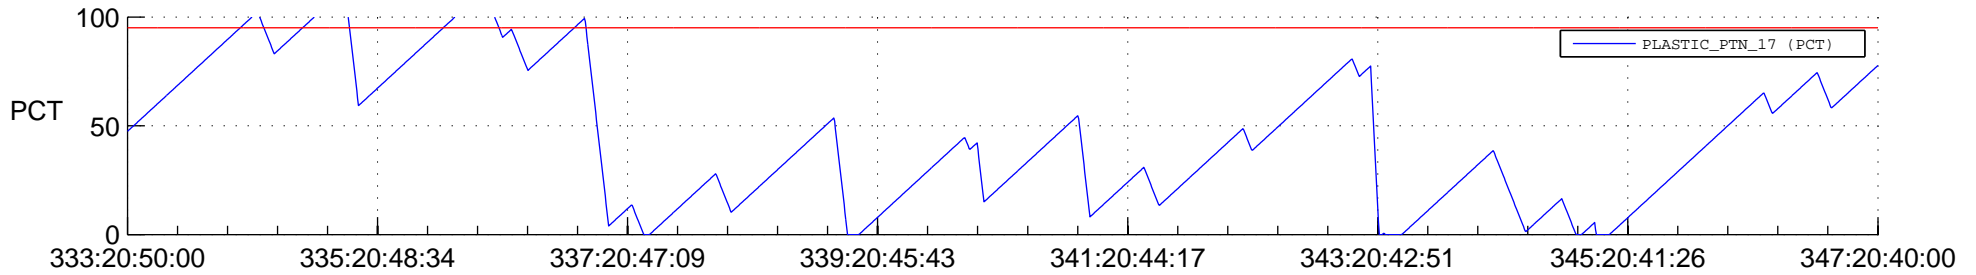

# STEREO BEHIND SSR PCT Full Prediction

## SWAVES\_Percent\_Full\_Prediction

## Spacecraft\_DownLink\_Rate

Ground Time (2012:333:20:50:00.000 -2012:347:20:40:00.000)