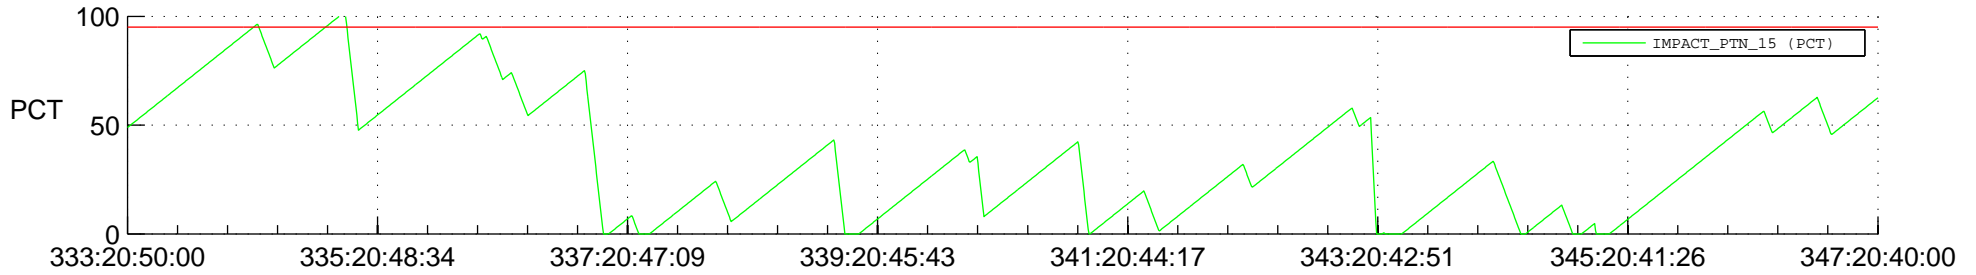

IMPACT_Percent_Full_Prediction