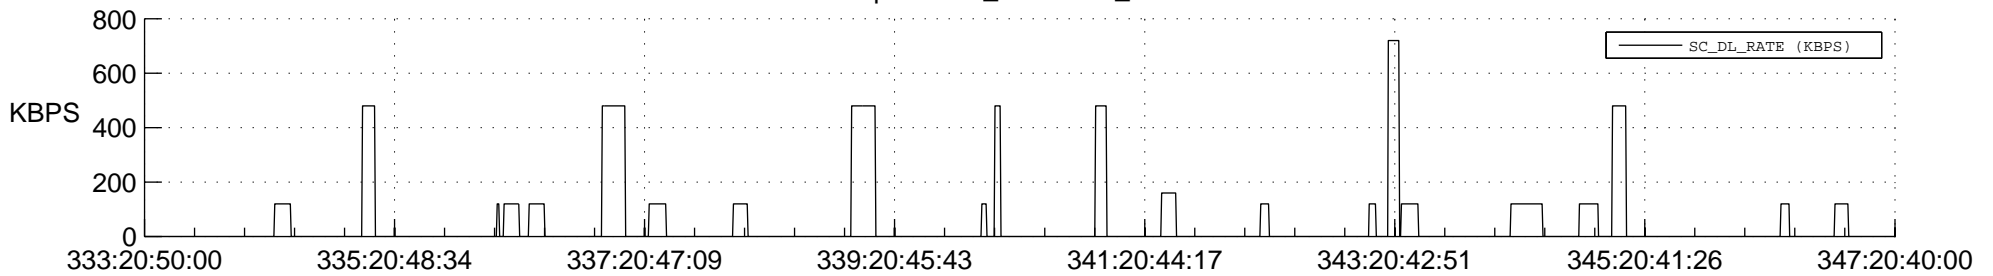

## Spacecraft\_DownLink\_Rate

Ground Time (2012:333:20:50:00.000 -2012:347:20:40:00.000)