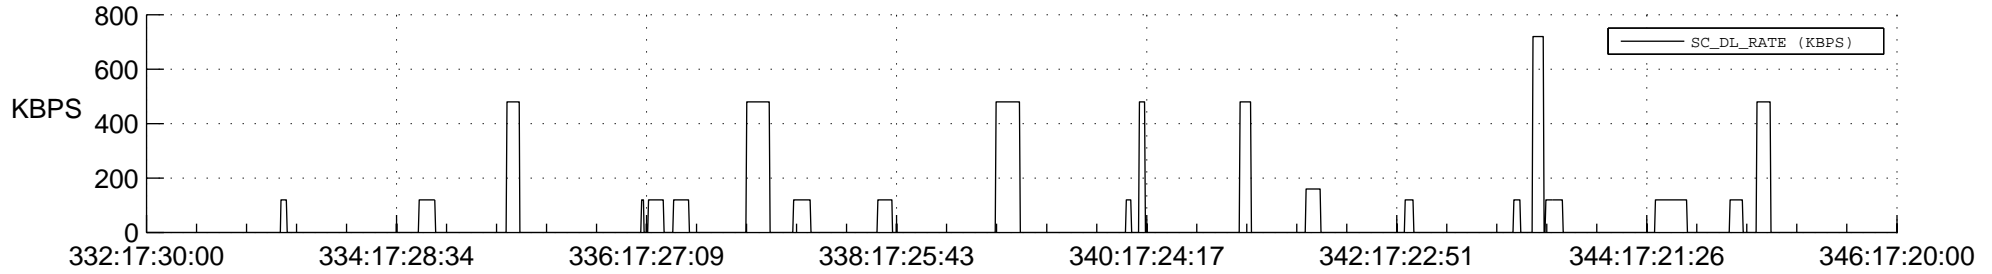

STEREO BEHIND SSR PCT Full Prediction

SWAVES_Percent_Full_Prediction

IMPACT_Percent_Full_Prediction

PLASTIC_Percent_Full_Prediction

Spacecraft_DownLink_Rate

Ground Time (2012:332:17:30:00.000 -2012:346:17:20:00.000)