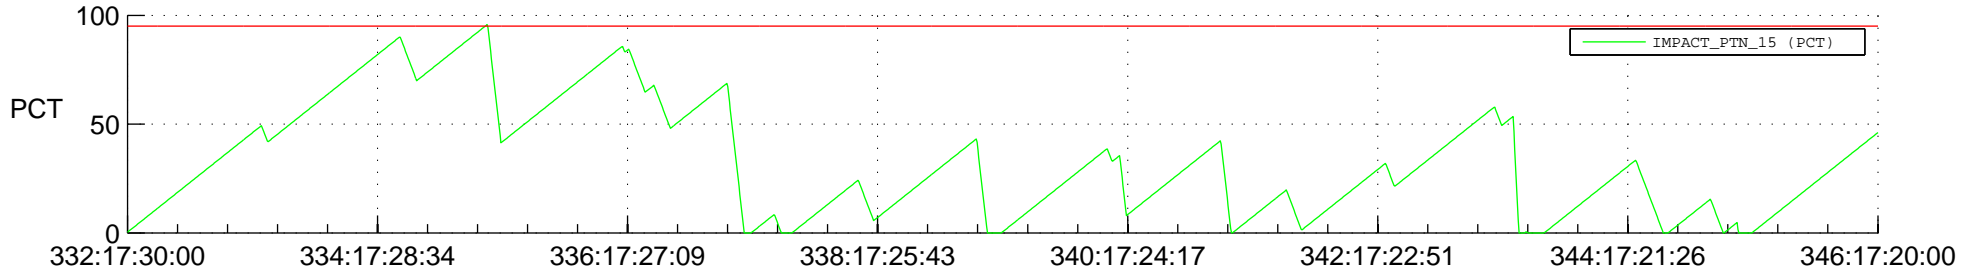

STEREO BEHIND SSR PCT Full Prediction

SWAVES_Percent_Full_Prediction

IMPACT_Percent_Full_Prediction

PLASTIC_Percent_Full_Prediction

Spacecraft_DownLink_Rate

Ground Time (2012:332:17:30:00.000 -2012:346:17:20:00.000)