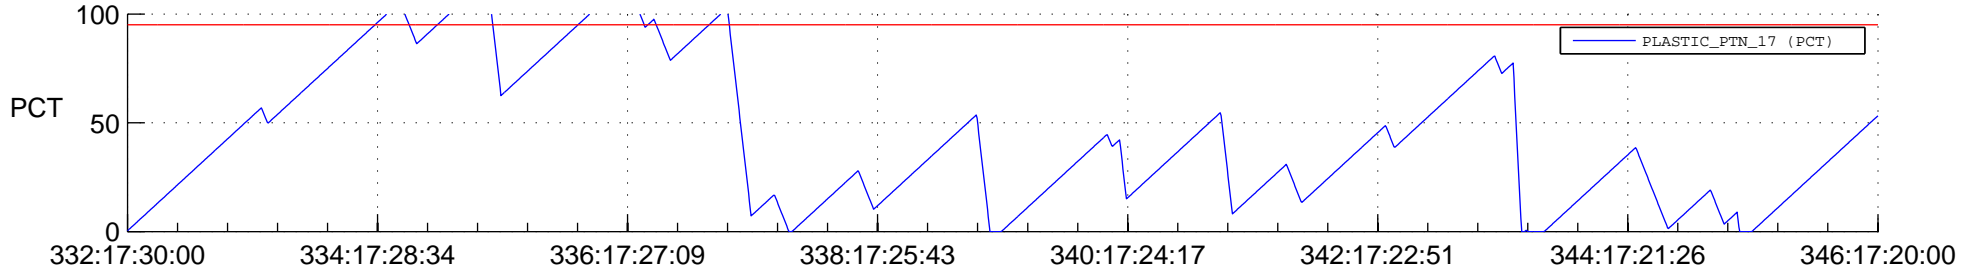

STEREO BEHIND SSR PCT Full Prediction

SWAVES_Percent_Full_Prediction

IMPACT_Percent_Full_Prediction

PLASTIC_Percent_Full_Prediction

Spacecraft_DownLink_Rate

Ground Time (2012:332:17:30:00.000 -2012:346:17:20:00.000)