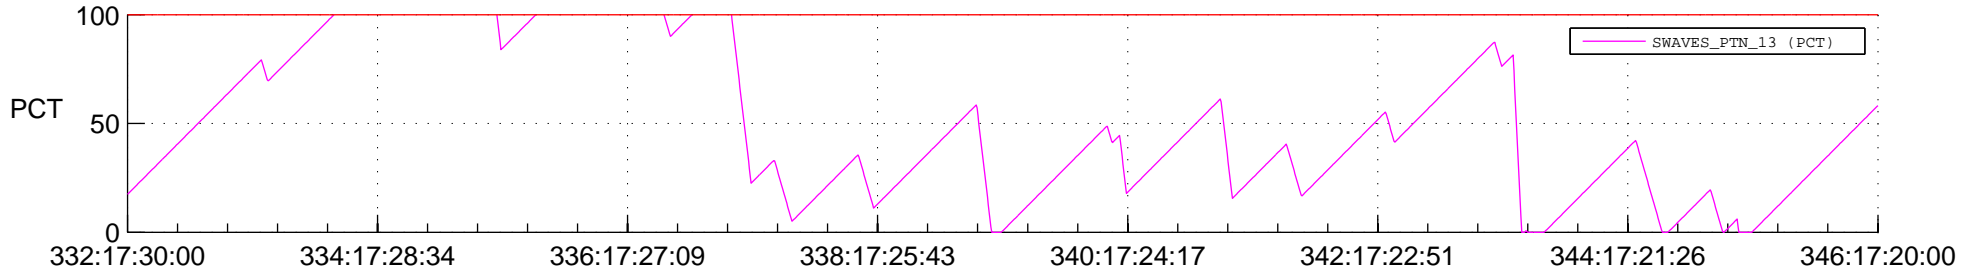

STEREO BEHIND SSR PCT Full Prediction

SWAVES_Percent_Full_Prediction

IMPACT_Percent_Full_Prediction

PLASTIC_Percent_Full_Prediction

Spacecraft_DownLink_Rate

Ground Time (2012:332:17:30:00.000 -2012:346:17:20:00.000)