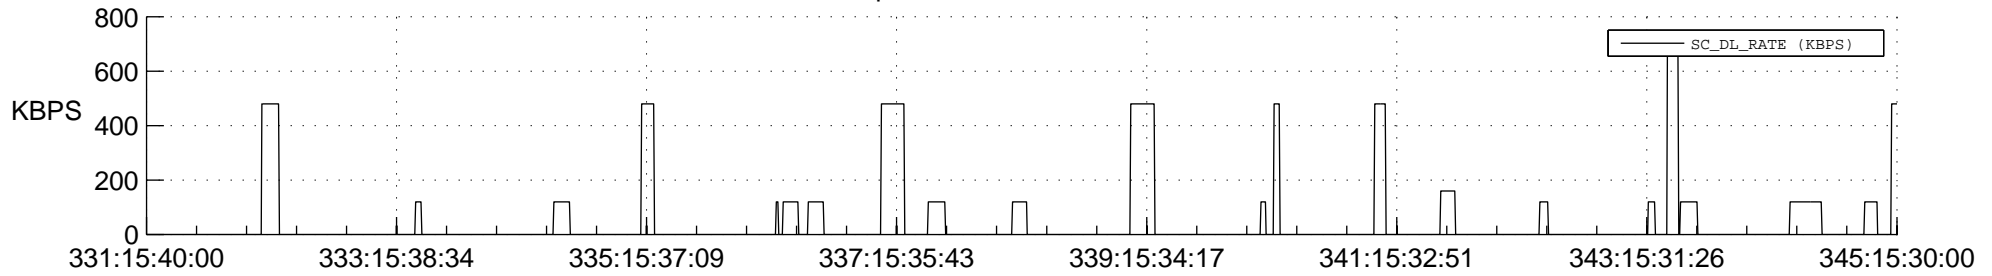

STEREO BEHIND SSR PCT Full Prediction

SWAVES_Percent_Full_Prediction

IMPACT_Percent_Full_Prediction

PLASTIC_Percent_Full_Prediction

Spacecraft_DownLink_Rate

Ground Time (2012:331:15:40:00.000 -2012:345:15:30:00.000)