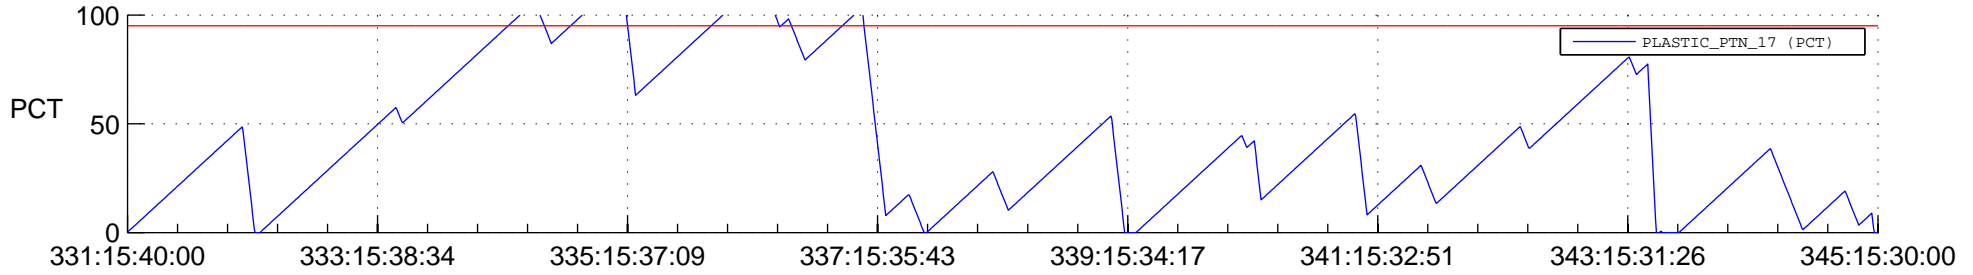

STEREO BEHIND SSR PCT Full Prediction

SWAVES_Percent_Full_Prediction

IMPACT_Percent_Full_Prediction

PLASTIC_Percent_Full_Prediction

Spacecraft_DownLink_Rate

Ground Time (2012:331:15:40:00.000 -2012:345:15:30:00.000)