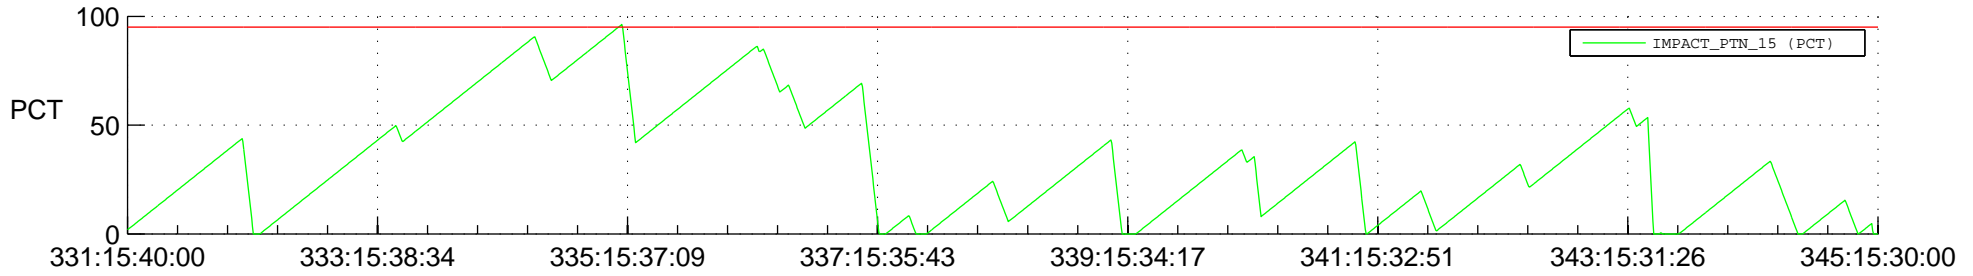

STEREO BEHIND SSR PCT Full Prediction

SWAVES_Percent_Full_Prediction

IMPACT_Percent_Full_Prediction

PLASTIC_Percent_Full_Prediction

Spacecraft_DownLink_Rate

Ground Time (2012:331:15:40:00.000 -2012:345:15:30:00.000)