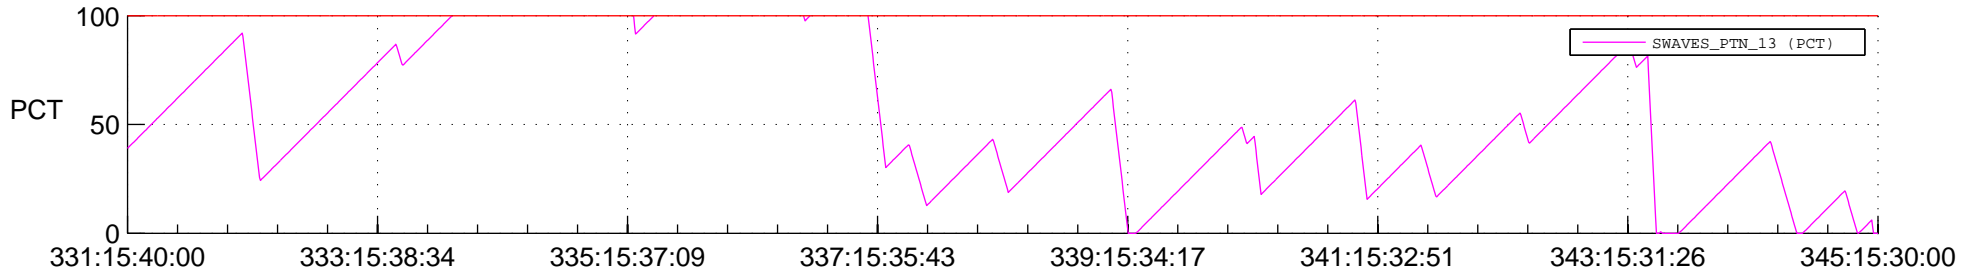

STEREO BEHIND SSR PCT Full Prediction

SWAVES_Percent_Full_Prediction

IMPACT_Percent_Full_Prediction

PLASTIC_Percent_Full_Prediction

Spacecraft_DownLink_Rate

Ground Time (2012:331:15:40:00.000 -2012:345:15:30:00.000)