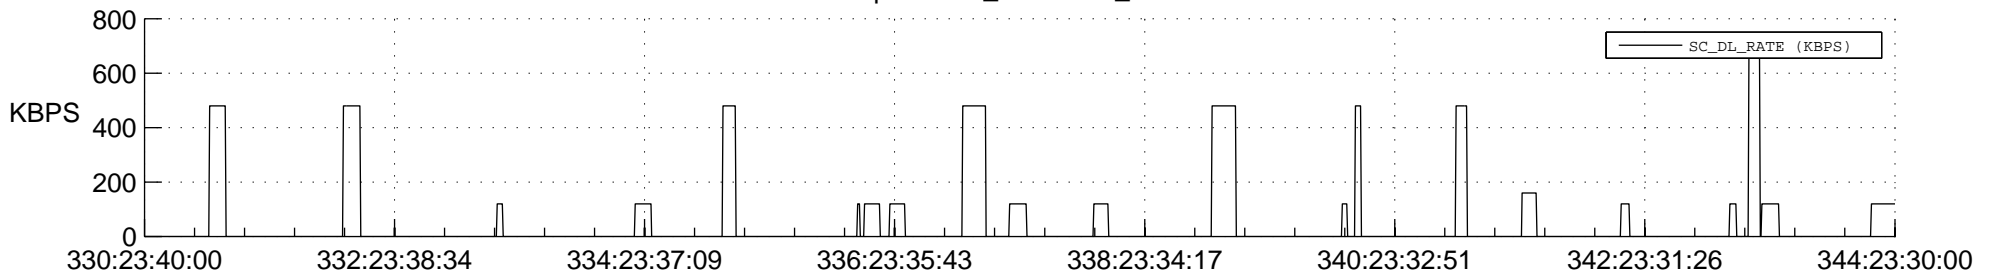

STEREO BEHIND SSR PCT Full Prediction

SWAVES_Percent_Full_Prediction

IMPACT_Percent_Full_Prediction

PLASTIC_Percent_Full_Prediction

Spacecraft_DownLink_Rate

Ground Time (2012:330:23:40:00.000 -2012:344:23:30:00.000)