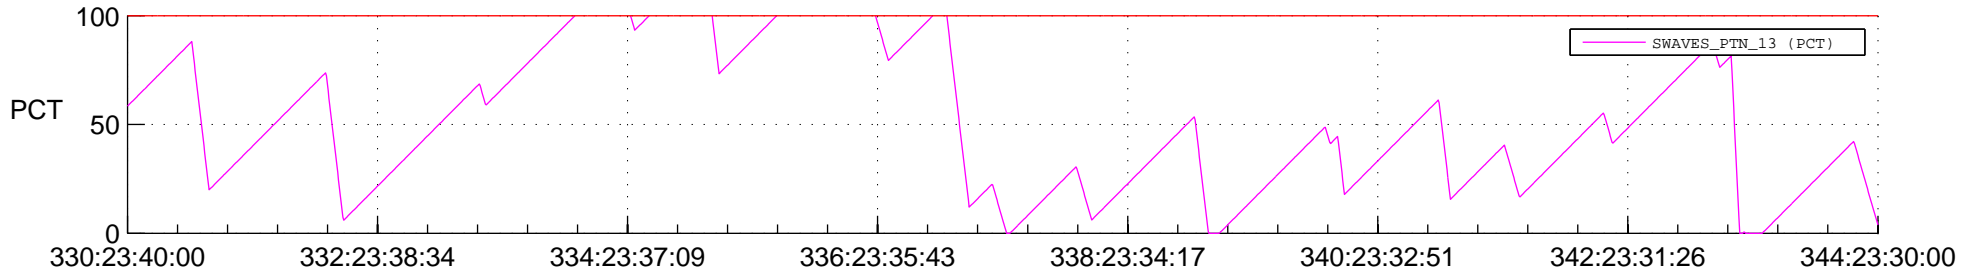

STEREO BEHIND SSR PCT Full Prediction

SWAVES_Percent_Full_Prediction

IMPACT_Percent_Full_Prediction

PLASTIC_Percent_Full_Prediction

Spacecraft_DownLink_Rate

Ground Time (2012:330:23:40:00.000 -2012:344:23:30:00.000)