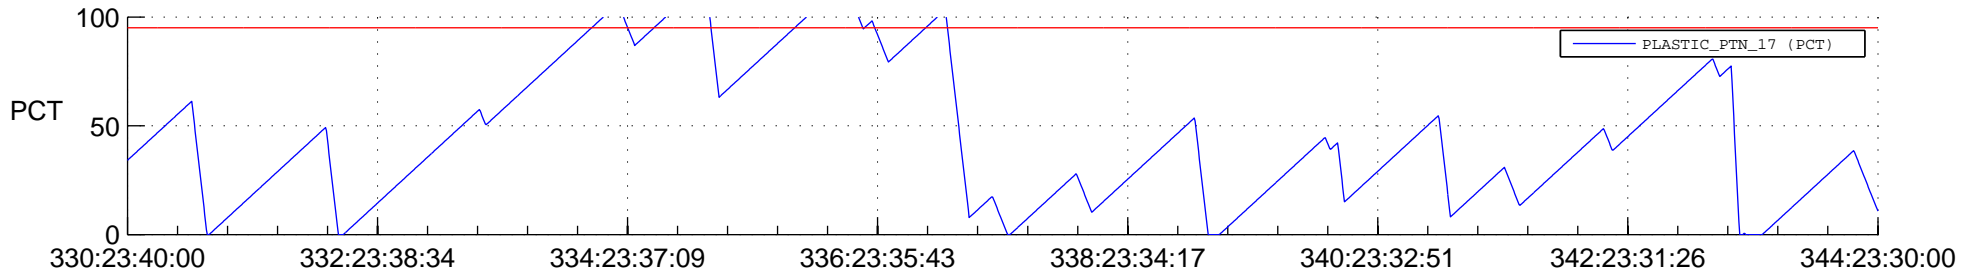

STEREO BEHIND SSR PCT Full Prediction

SWAVES_Percent_Full_Prediction

IMPACT_Percent_Full_Prediction

PLASTIC_Percent_Full_Prediction

Spacecraft_DownLink_Rate

Ground Time (2012:330:23:40:00.000 -2012:344:23:30:00.000)