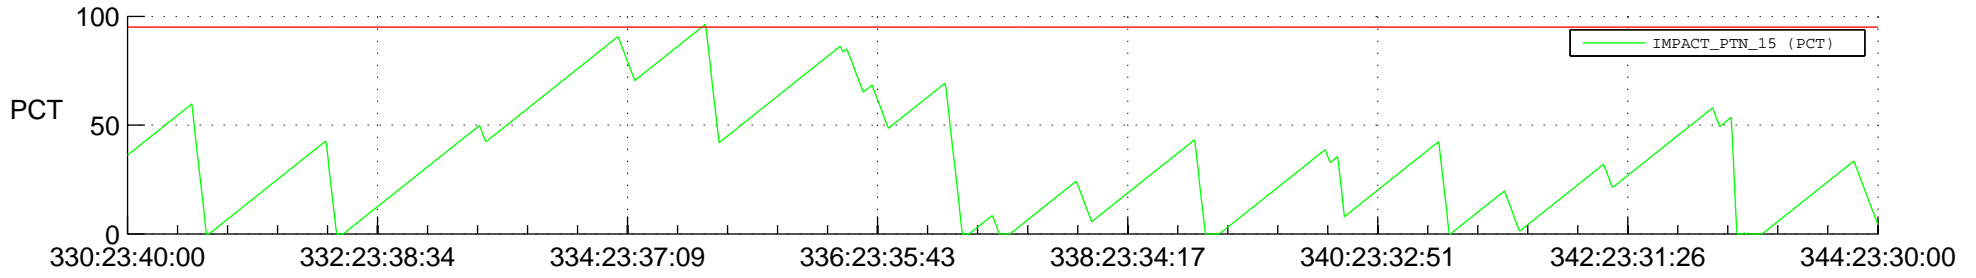

STEREO BEHIND SSR PCT Full Prediction

SWAVES_Percent_Full_Prediction

IMPACT_Percent_Full_Prediction

PLASTIC_Percent_Full_Prediction

Spacecraft_DownLink_Rate

Ground Time (2012:330:23:40:00.000 -2012:344:23:30:00.000)