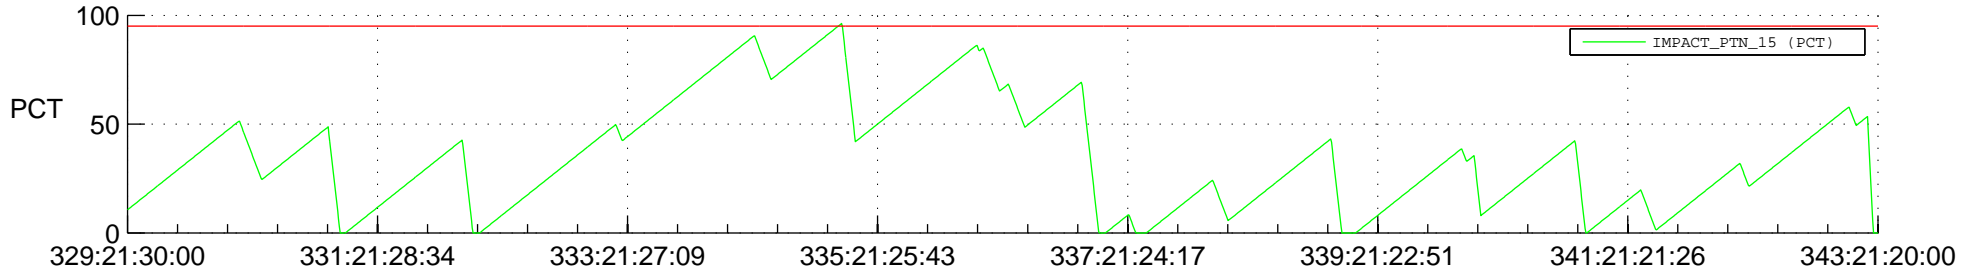

IMPACT_Percent_Full_Prediction