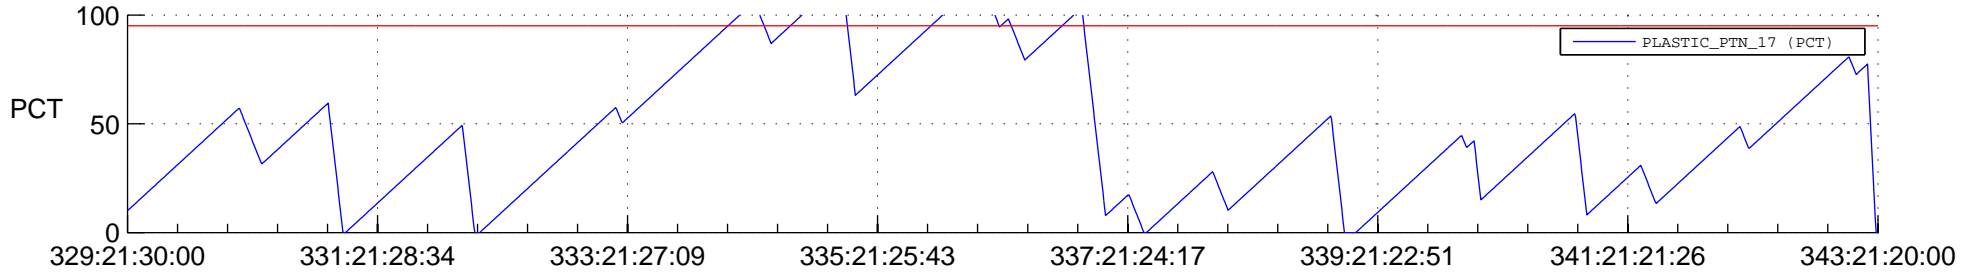

# STEREO BEHIND SSR PCT Full Prediction

## SWAVES\_Percent\_Full\_Prediction

## Spacecraft\_DownLink\_Rate

Ground Time (2012:329:21:30:00.000 -2012:343:21:20:00.000)