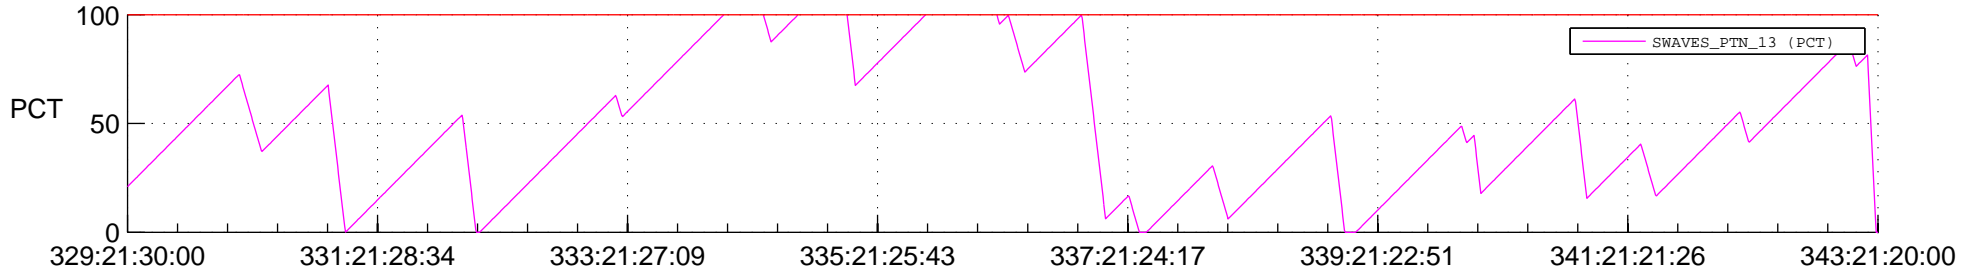

# STEREO BEHIND SSR PCT Full Prediction

## SWAVES\_Percent\_Full\_Prediction

## Spacecraft\_DownLink\_Rate

Ground Time (2012:329:21:30:00.000 -2012:343:21:20:00.000)