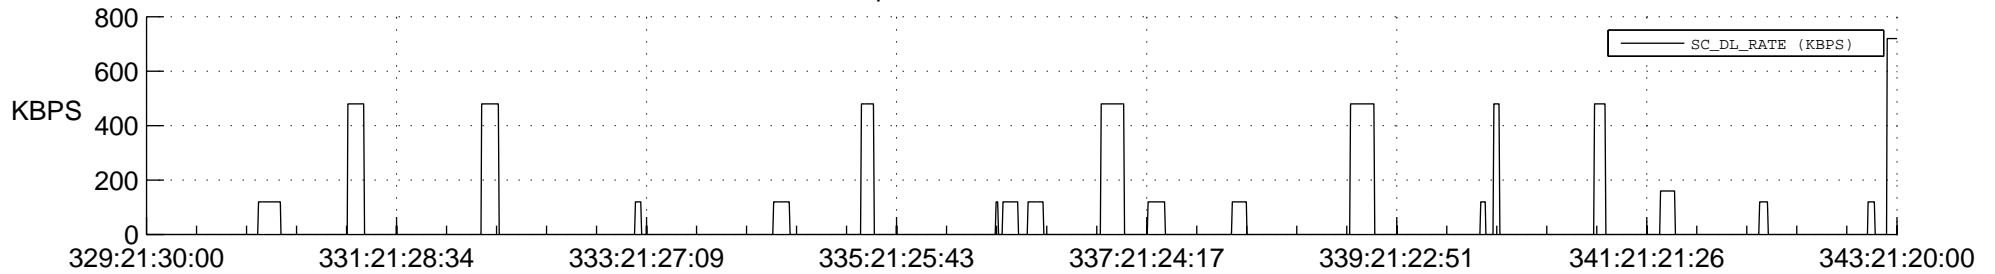

## Spacecraft\_DownLink\_Rate

Ground Time (2012:329:21:30:00.000 -2012:343:21:20:00.000)