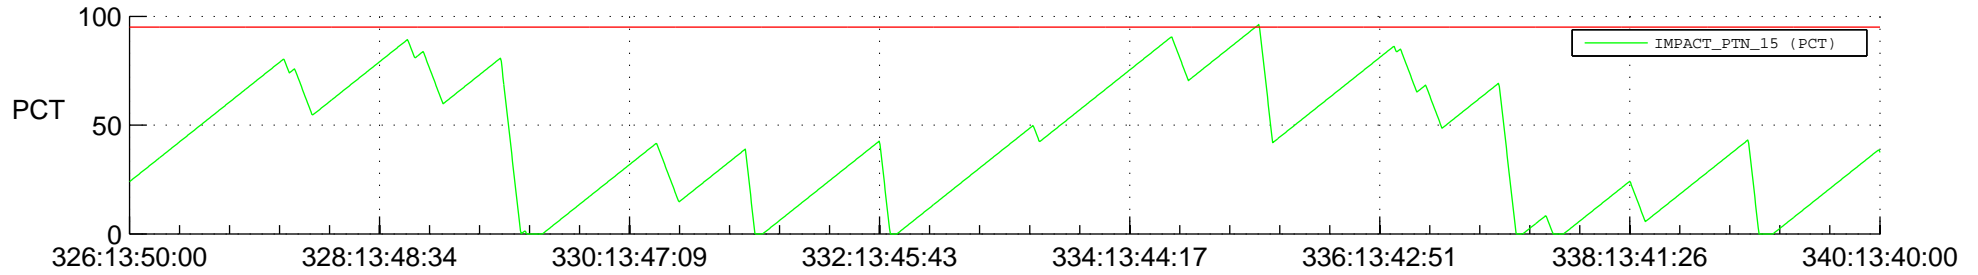

STEREO BEHIND SSR PCT Full Prediction

SWAVES_Percent_Full_Prediction

IMPACT_Percent_Full_Prediction

PLASTIC_Percent_Full_Prediction

Spacecraft_DownLink_Rate

Ground Time (2012:326:13:50:00.000 -2012:340:13:40:00.000)