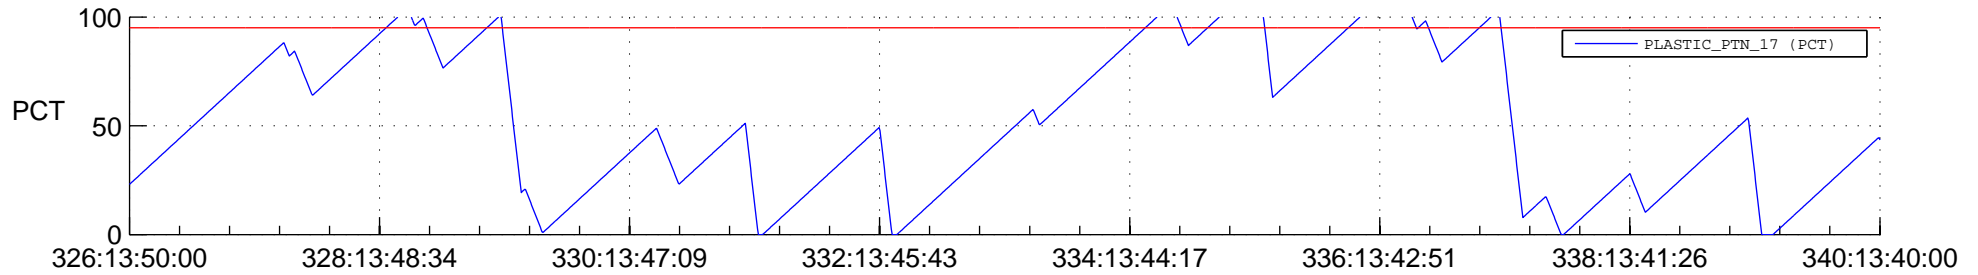

STEREO BEHIND SSR PCT Full Prediction

SWAVES_Percent_Full_Prediction

IMPACT_Percent_Full_Prediction

PLASTIC_Percent_Full_Prediction

Spacecraft_DownLink_Rate

Ground Time (2012:326:13:50:00.000 -2012:340:13:40:00.000)