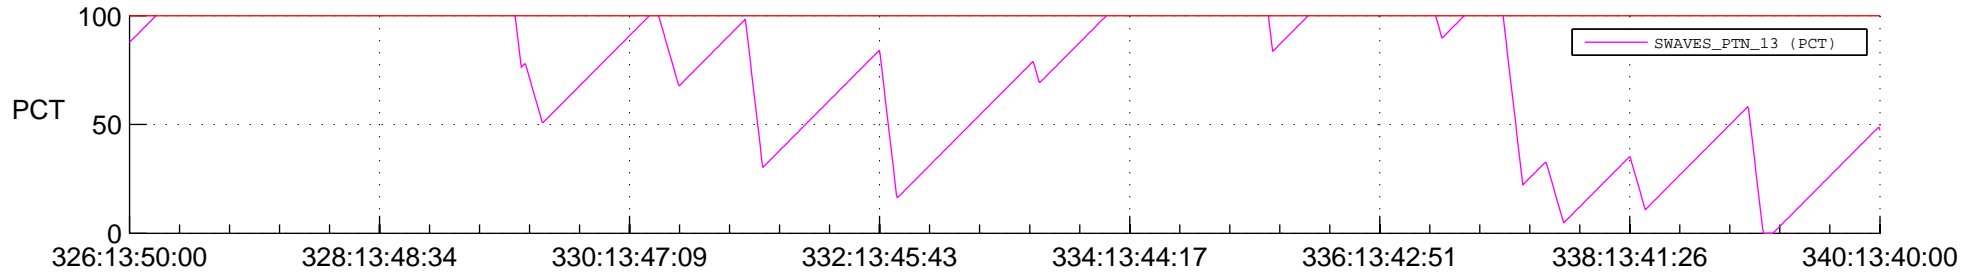

STEREO BEHIND SSR PCT Full Prediction

SWAVES_Percent_Full_Prediction

IMPACT_Percent_Full_Prediction

PLASTIC_Percent_Full_Prediction

Spacecraft_DownLink_Rate

Ground Time (2012:326:13:50:00.000 -2012:340:13:40:00.000)