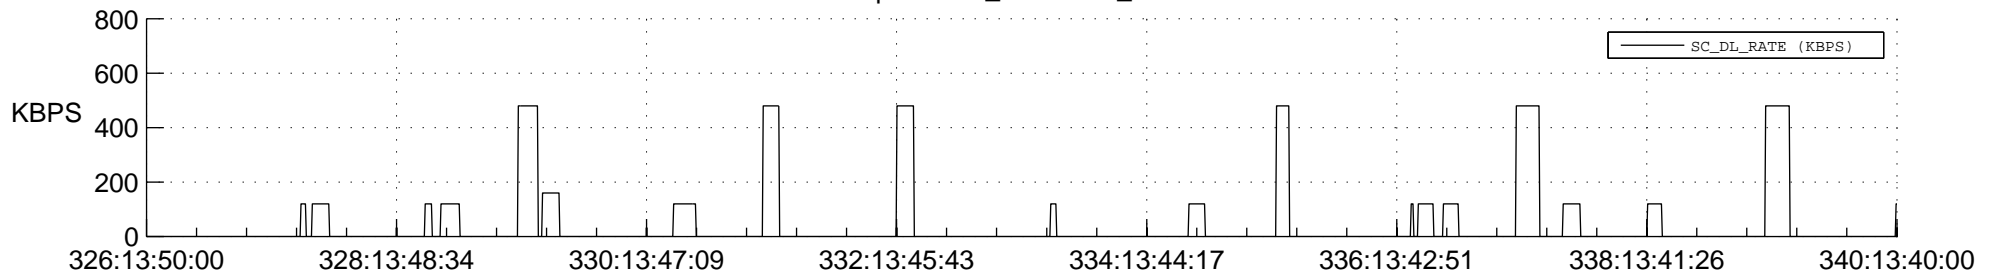

STEREO BEHIND SSR PCT Full Prediction

SWAVES_Percent_Full_Prediction

IMPACT_Percent_Full_Prediction

PLASTIC_Percent_Full_Prediction

Spacecraft_DownLink_Rate

Ground Time (2012:326:13:50:00.000 -2012:340:13:40:00.000)