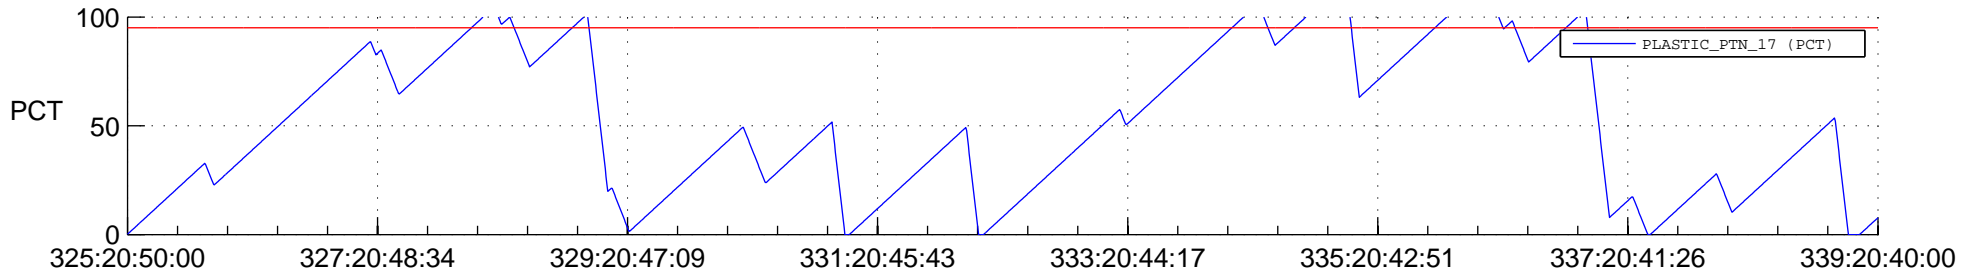

STEREO BEHIND SSR PCT Full Prediction

SWAVES_Percent_Full_Prediction

IMPACT_Percent_Full_Prediction

PLASTIC_Percent_Full_Prediction

Spacecraft_DownLink_Rate

Ground Time (2012:325:20:50:00.000 -2012:339:20:40:00.000)