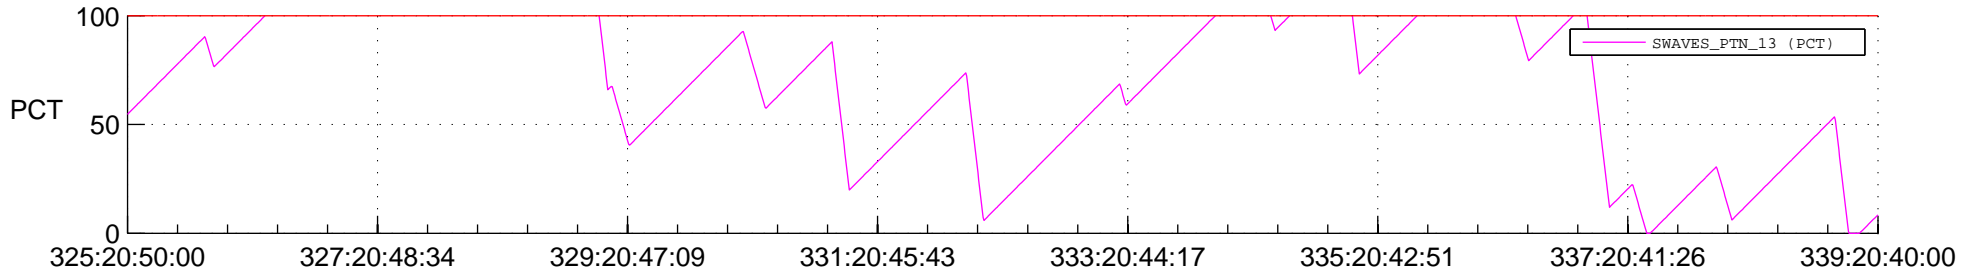

STEREO BEHIND SSR PCT Full Prediction

SWAVES_Percent_Full_Prediction

IMPACT_Percent_Full_Prediction

PLASTIC_Percent_Full_Prediction

Spacecraft_DownLink_Rate

Ground Time (2012:325:20:50:00.000 -2012:339:20:40:00.000)