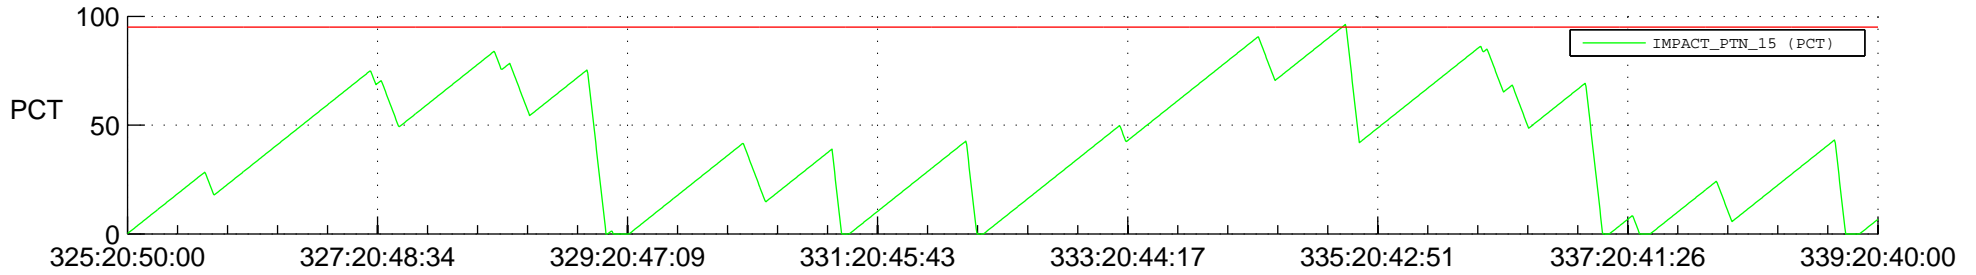

STEREO BEHIND SSR PCT Full Prediction

SWAVES_Percent_Full_Prediction

IMPACT_Percent_Full_Prediction

PLASTIC_Percent_Full_Prediction

Spacecraft_DownLink_Rate

Ground Time (2012:325:20:50:00.000 -2012:339:20:40:00.000)