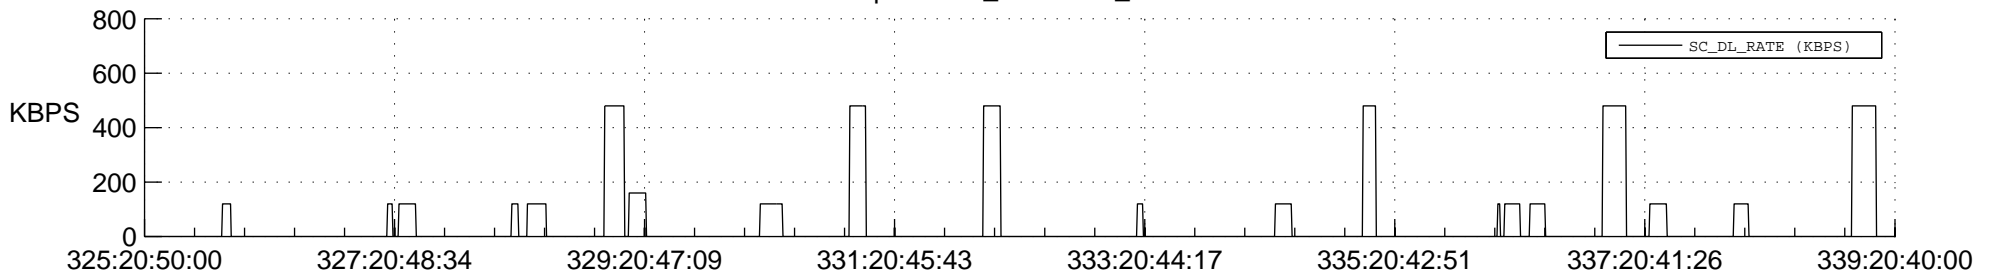

STEREO BEHIND SSR PCT Full Prediction

SWAVES_Percent_Full_Prediction

IMPACT_Percent_Full_Prediction

PLASTIC_Percent_Full_Prediction

Spacecraft_DownLink_Rate

Ground Time (2012:325:20:50:00.000 -2012:339:20:40:00.000)