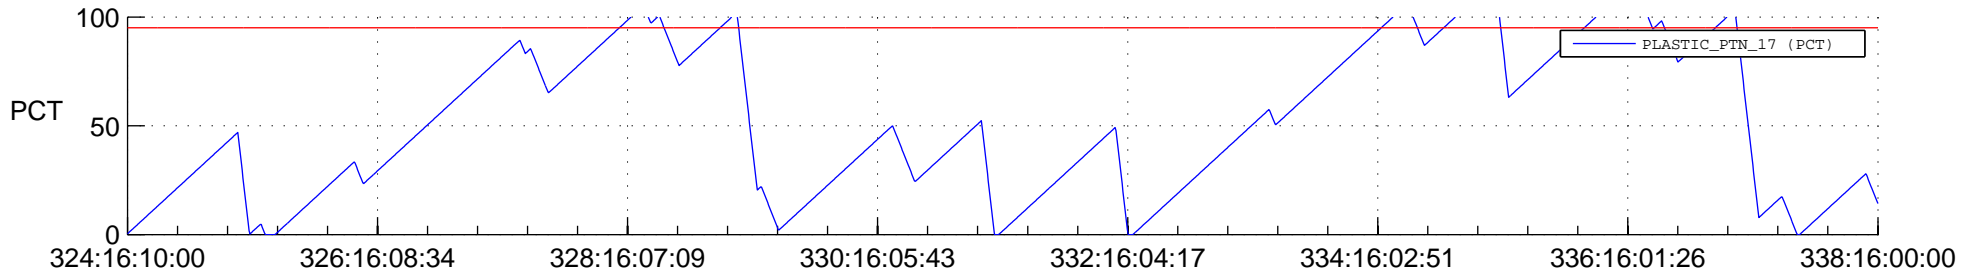

STEREO BEHIND SSR PCT Full Prediction

SWAVES_Percent_Full_Prediction

IMPACT_Percent_Full_Prediction

PLASTIC_Percent_Full_Prediction

Spacecraft_DownLink_Rate

Ground Time (2012:324:16:10:00.000 -2012:338:16:00:00.000)