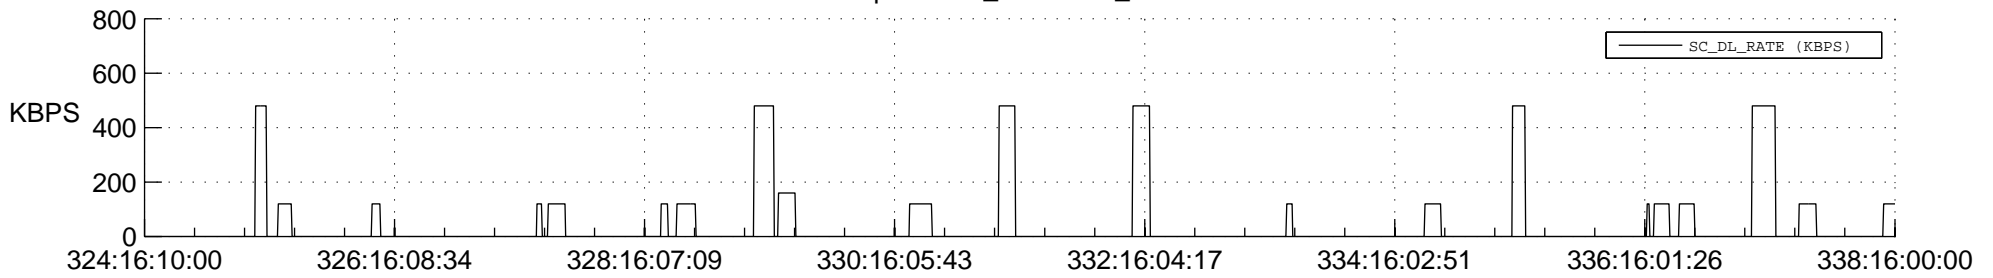

STEREO BEHIND SSR PCT Full Prediction

SWAVES_Percent_Full_Prediction

IMPACT_Percent_Full_Prediction

PLASTIC_Percent_Full_Prediction

Spacecraft_DownLink_Rate

Ground Time (2012:324:16:10:00.000 -2012:338:16:00:00.000)