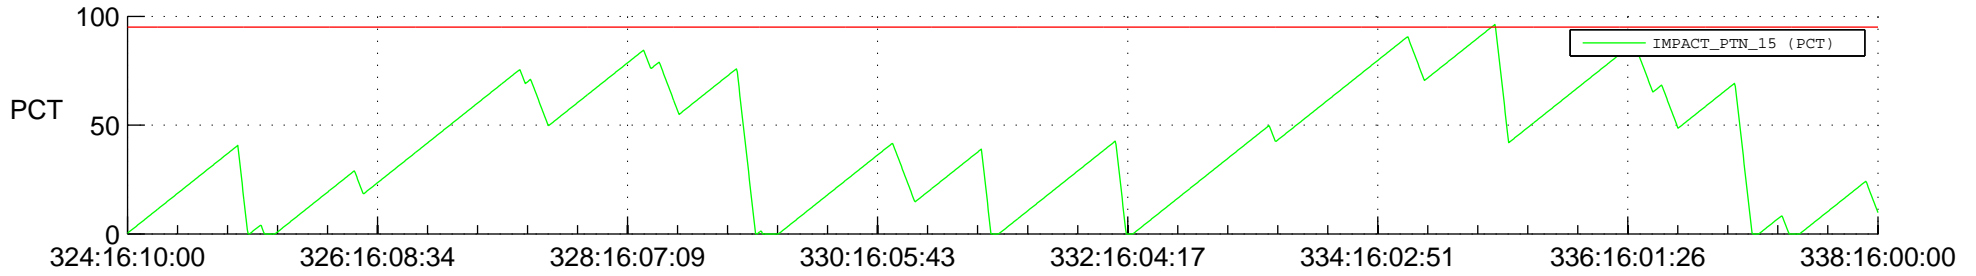

STEREO BEHIND SSR PCT Full Prediction

SWAVES_Percent_Full_Prediction

IMPACT_Percent_Full_Prediction

PLASTIC_Percent_Full_Prediction

Spacecraft_DownLink_Rate

Ground Time (2012:324:16:10:00.000 -2012:338:16:00:00.000)