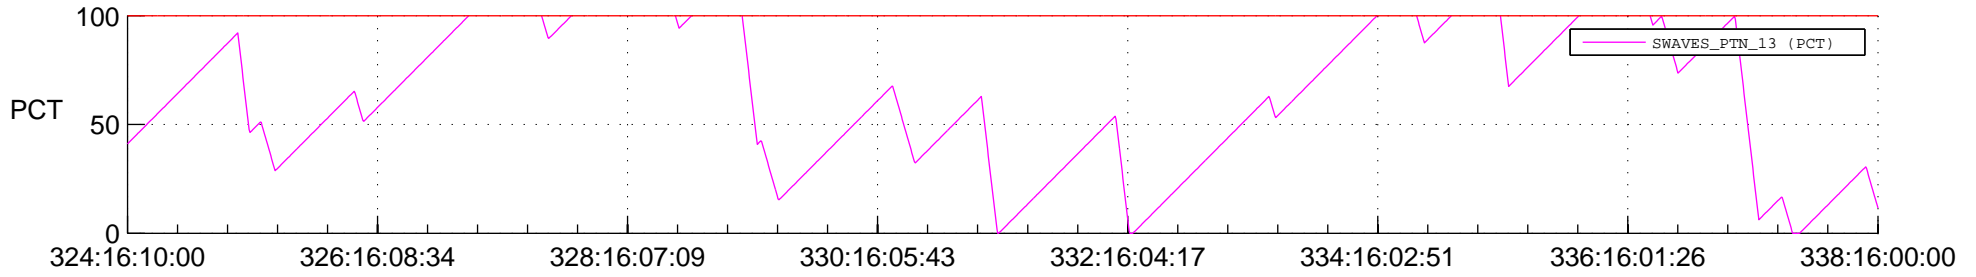

STEREO BEHIND SSR PCT Full Prediction

SWAVES_Percent_Full_Prediction

IMPACT_Percent_Full_Prediction

PLASTIC_Percent_Full_Prediction

Spacecraft_DownLink_Rate

Ground Time (2012:324:16:10:00.000 -2012:338:16:00:00.000)